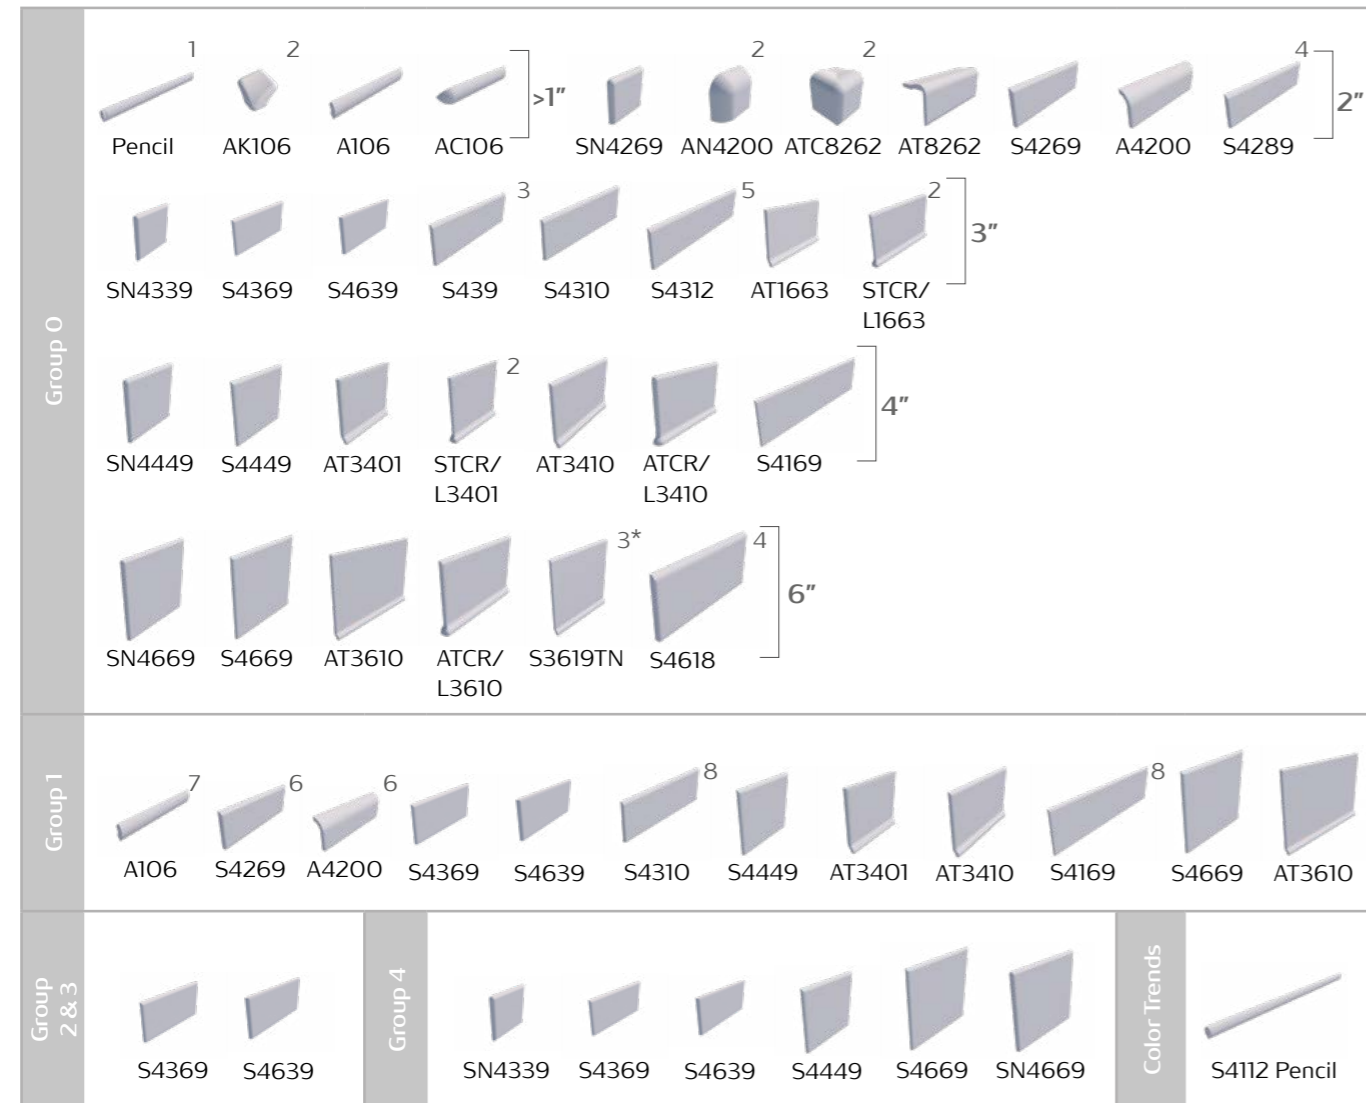

Color Collection Trims

Ceramic Wall

Wall Tiles

1. U081 & U761 Only; 2. U081 & U281 Only; 3. U081 Only; 4. U261 & U274 Not available; 5. U074 & U274 Not available; 6. U789 & U289 Not available; 7. U072 Not available; 8. U789 & U289 Only.

*Meets Los Angeles County Construction Code

Trims Descriptions

SKU #	Description	SKU #	Description	SKU #	Description
PENCIL	1/2x6 Pencil	S4289	2x8 Surface Bullnose	AT3401	4¼x4¼ Cove Base
S4112	1/2x12 Pencil	SN4339	3x3 Surface Bullnose Angle	STCR/L3401	4¼x4¼ Cove Angle
AK106	¾x¾ Universal In Angle	S4369	3x6 6" Surface Bullnose	AT3410	4x6 Cove Base
A106	¾x6 Bead	S4639	3x6 3" Surface Bullnose	ATCR/L3410	4x6 Cove Angle
AC106	¾x6 Bead Out Angle	S439	3x9½ Surface Bullnose	S4169	4x16 Surface Bullnose
SN4269	2x2 Surface Cap Angle	S4310	3x10 Surface Bullnose	S4669	6x6 Surface Bullnose
AN4200	2x2 Radius Cap Angle	S4312	3x12 Surface Bullnose	SN4669	6x6 Surface Bullnose Angle
AT8262	2 1/8x2 5/8x6 Sink Rail	AT1663	3x6 Cove Base	AT3610	6x6 Cove Base
ATC8262	2 1/8x2 5/8 Sink Rail Angle	STCR/L1663	3x6 Cove Angle	ATCR/L3610	6x6 Cove Angle
S4269	2x6 Surface Cap	S4449	4¼x4¼ Surface Bullnose	S3619TN	6x6 Sanitary Cove Base
A4200	2x6 Radius Cap	SN4449	4¼x4¼ Surface Bullnose Angle	S4618	6x18 Surface Bullnose