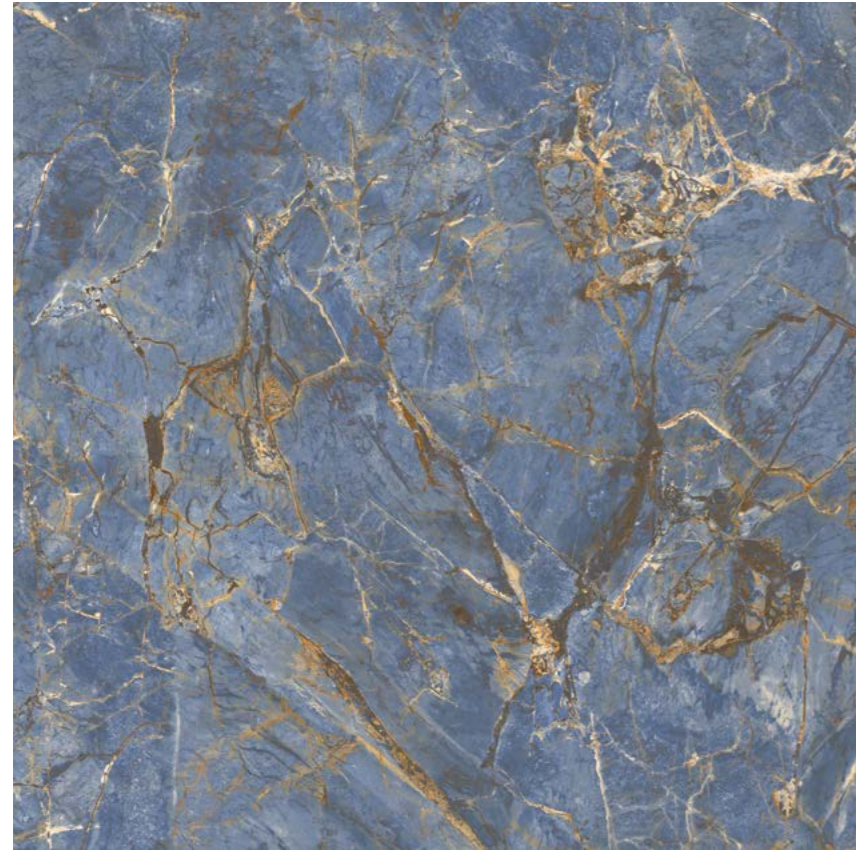

24"x48" R PO
FOI03E8011

Marble Parana 48"x48" R PO

Slabs

Matte & Polished Porcelain

48"x48" R 120x120 cm
24"x48" R 60x120 cm

Marble Nouveau

48"x48" R UP
F3702E8151

48"x48" R PO
F3701E8151