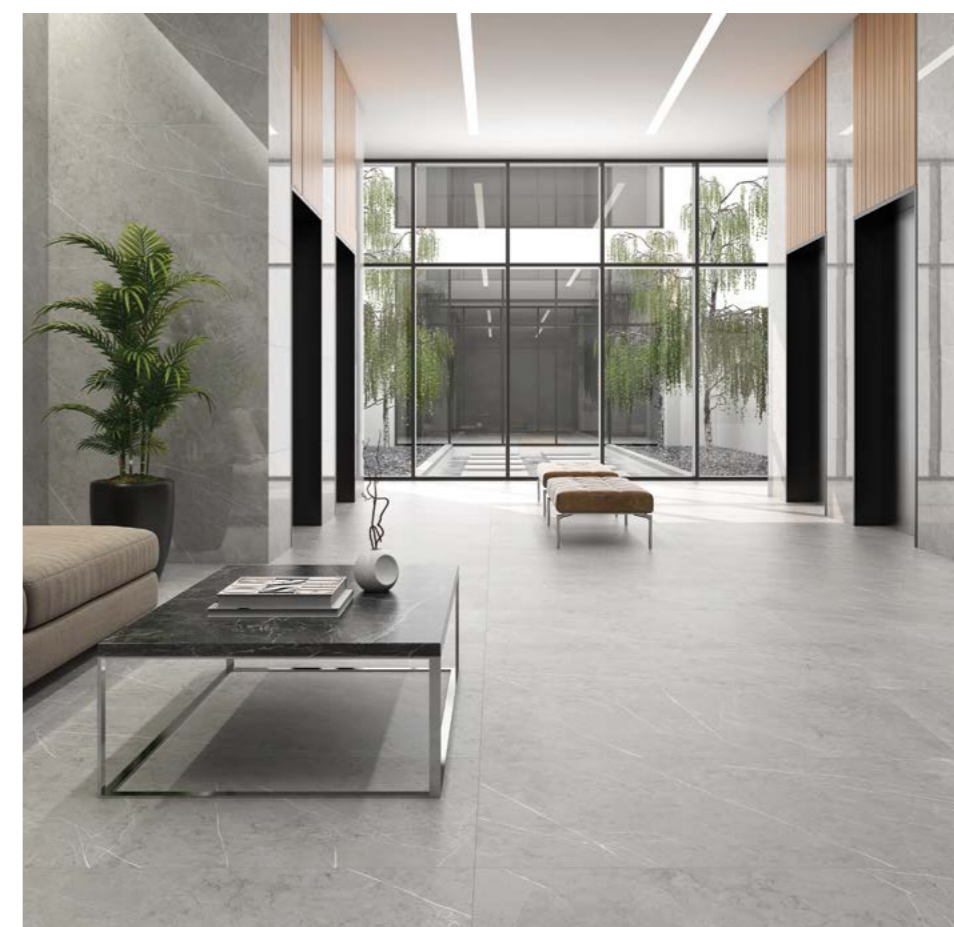

Piasentina Silver 24"x48" R PO & UP

Matte & Polished Porcelain

24"x48" R - 12"x24" R