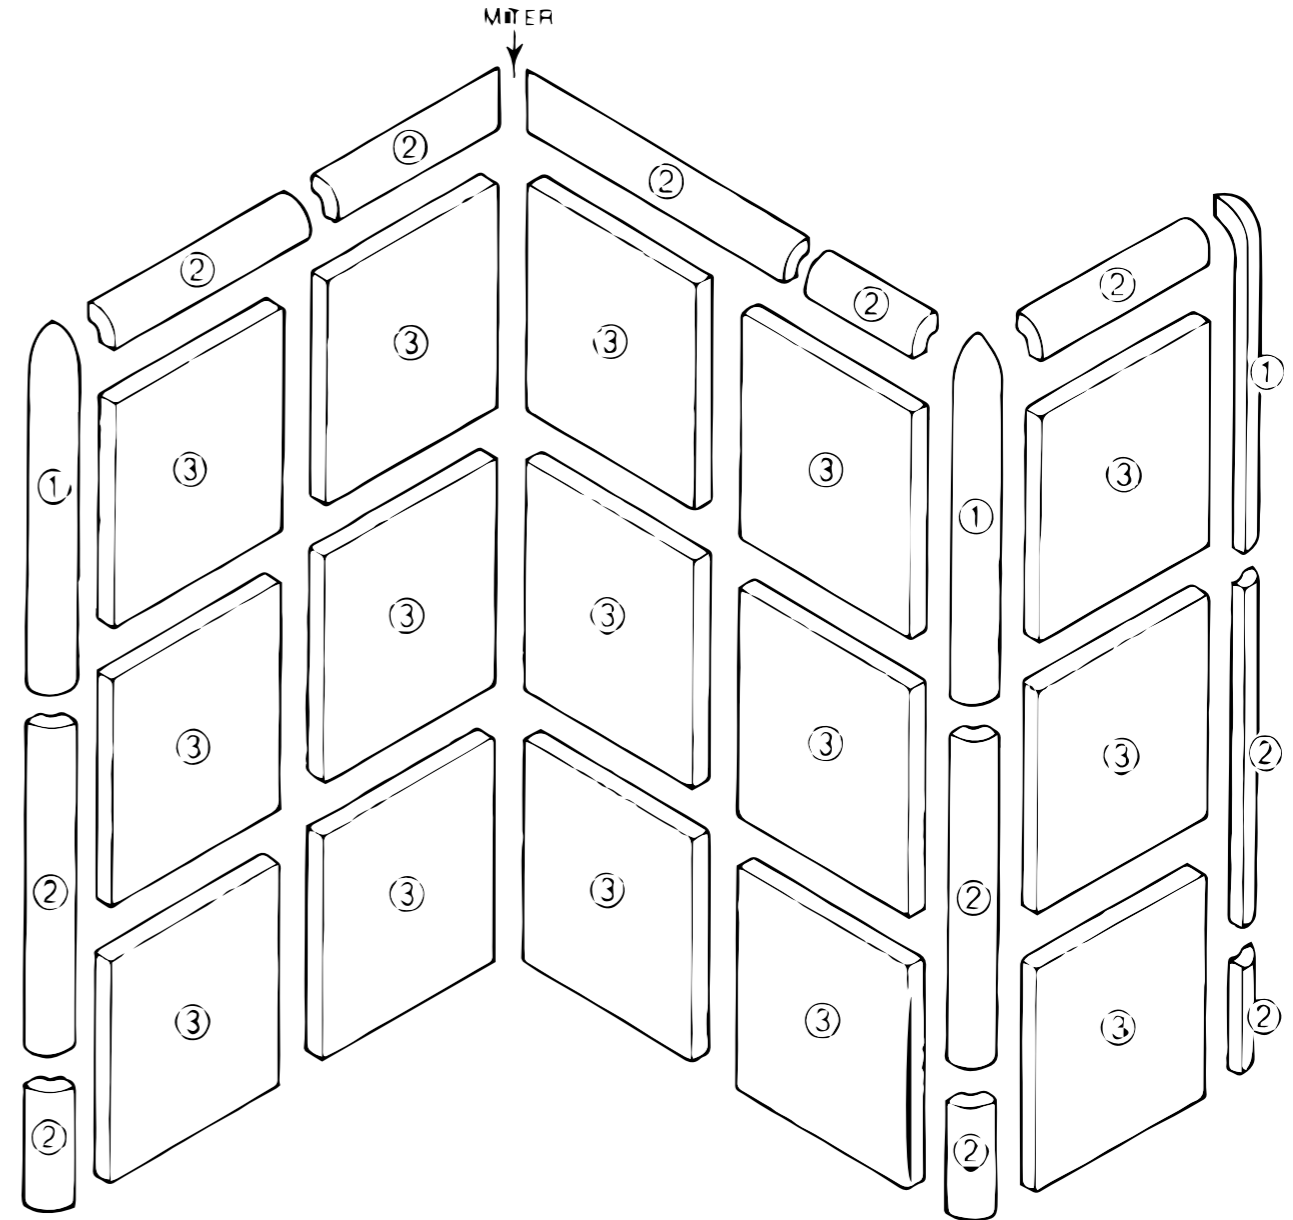

4 1/4"x4 1/4" Conventional Square in Corners

1. AC106 - 3/4 x 6 Bead Out Angle
2. A106 - 3/4 x 6 Bead
3. 4 1/4 x 4 1/4 Field Tile