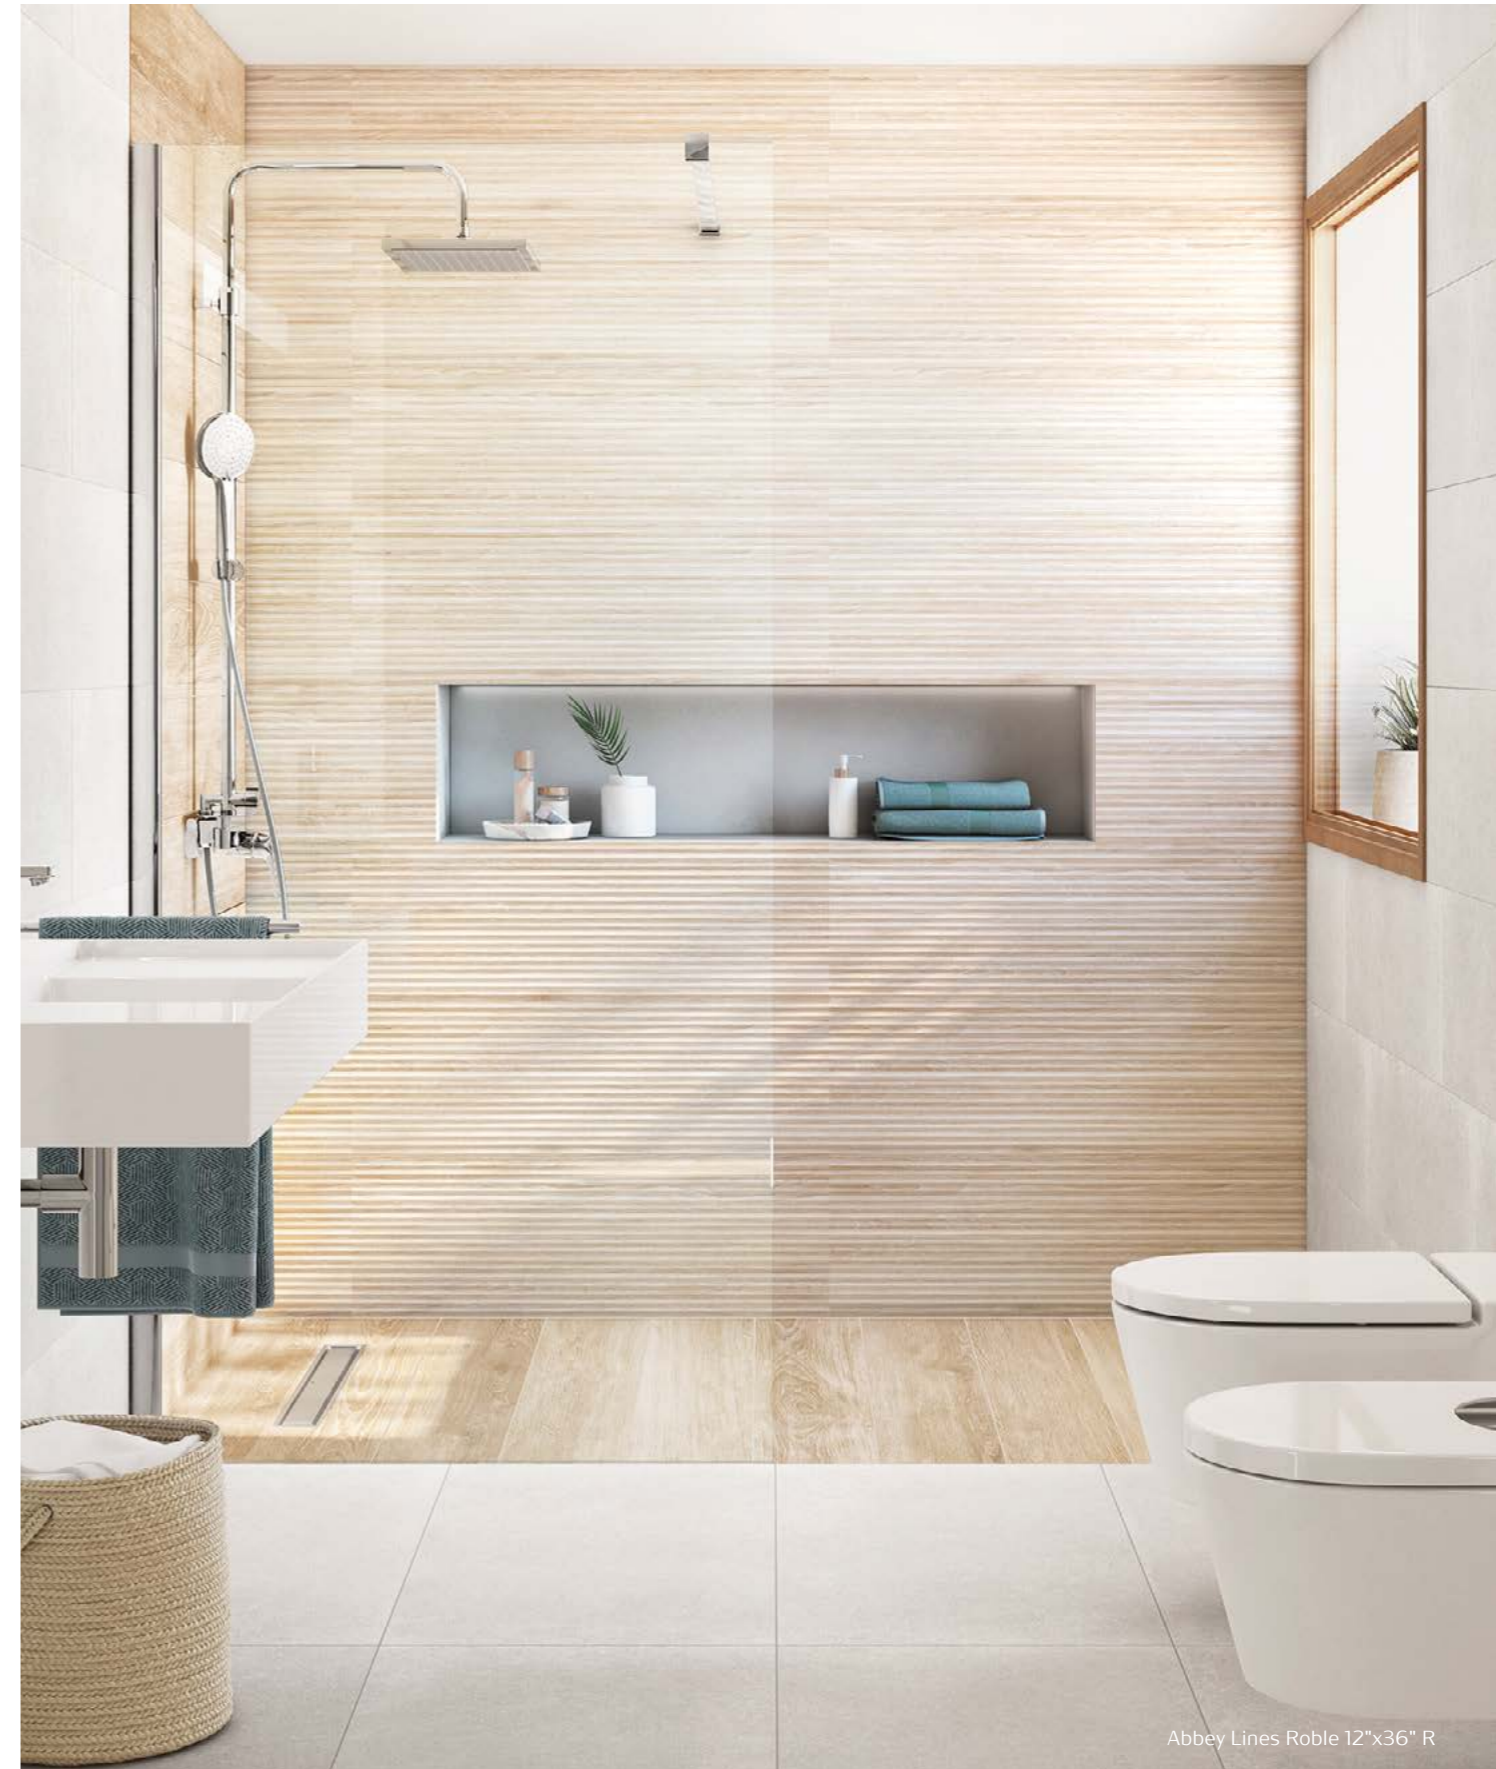

Suite Roble

12"x36" R
FOA3TAW741

Abbey Lines Roble 12"x36" R

Borneo Chevron

Borneo Chevron, a porcelain tile that replicates the characteristic geometric arrows of wooden floors. With as many installation possibilities as you can imagine, Borneo Chevron enables the combination of right and left arrows to create original sequences for residential or commercial projects.