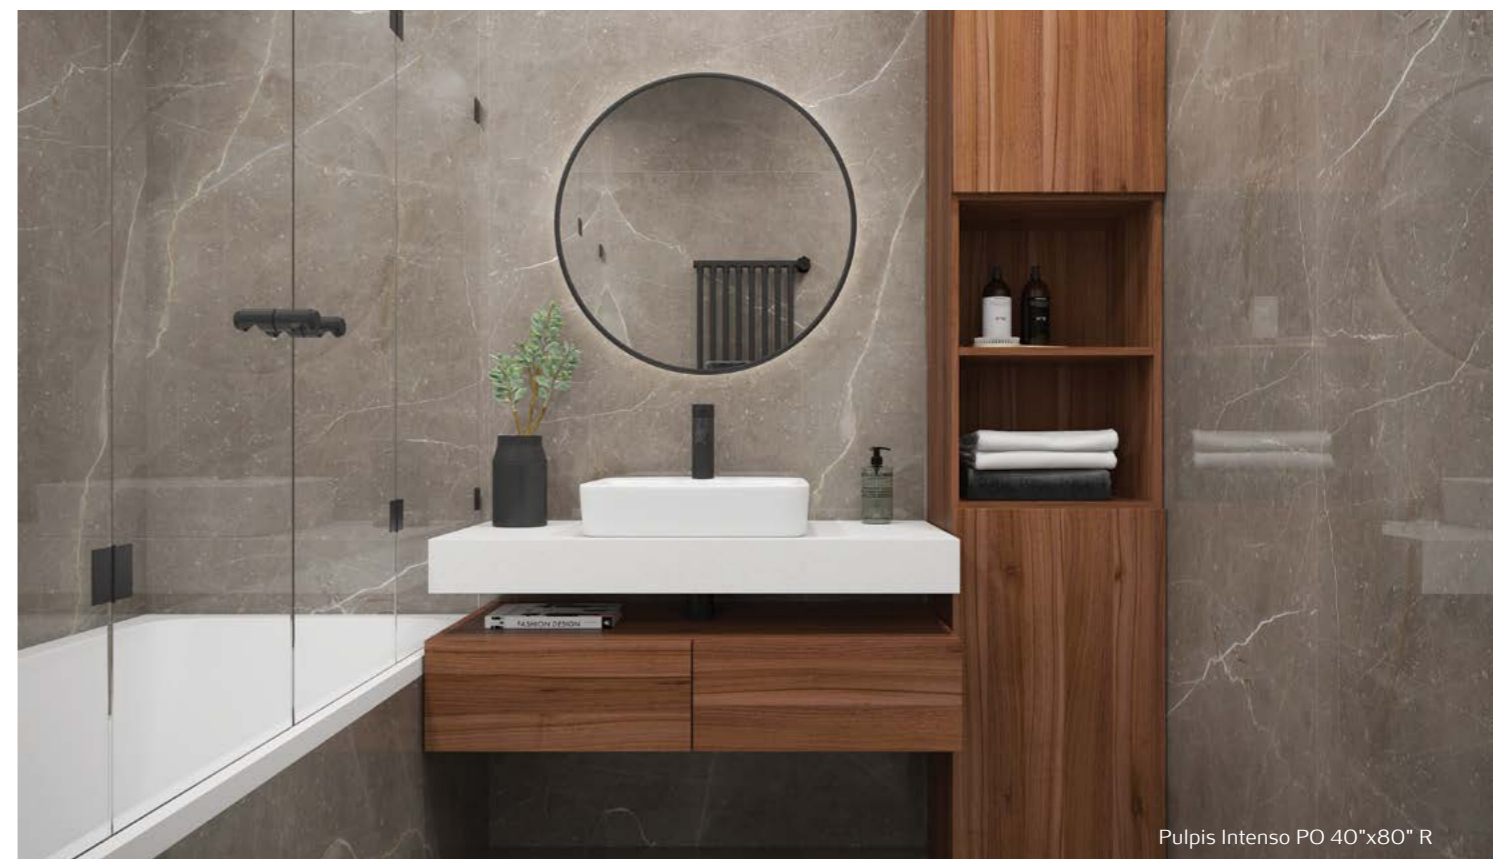

Pulpis Intenso PO 40"x80" R