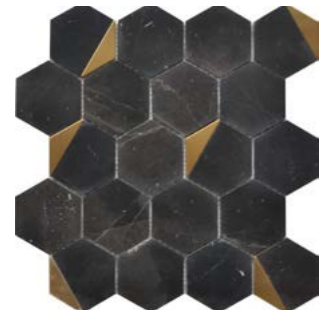

Carrara Penny Round
12"x12" Mosaic
FWMGST1002

Carrara Hexagon
12"x12" Mosaic
FWMGST1001

Thassos Square
9"x9" Mosaic
USTMCHWM06

Nero Marquina Square
9"x9" Mosaic
USTMCHWM07

Thassos & Nero Marquina Dot
11"x12" Mosaic
USTHXWM08