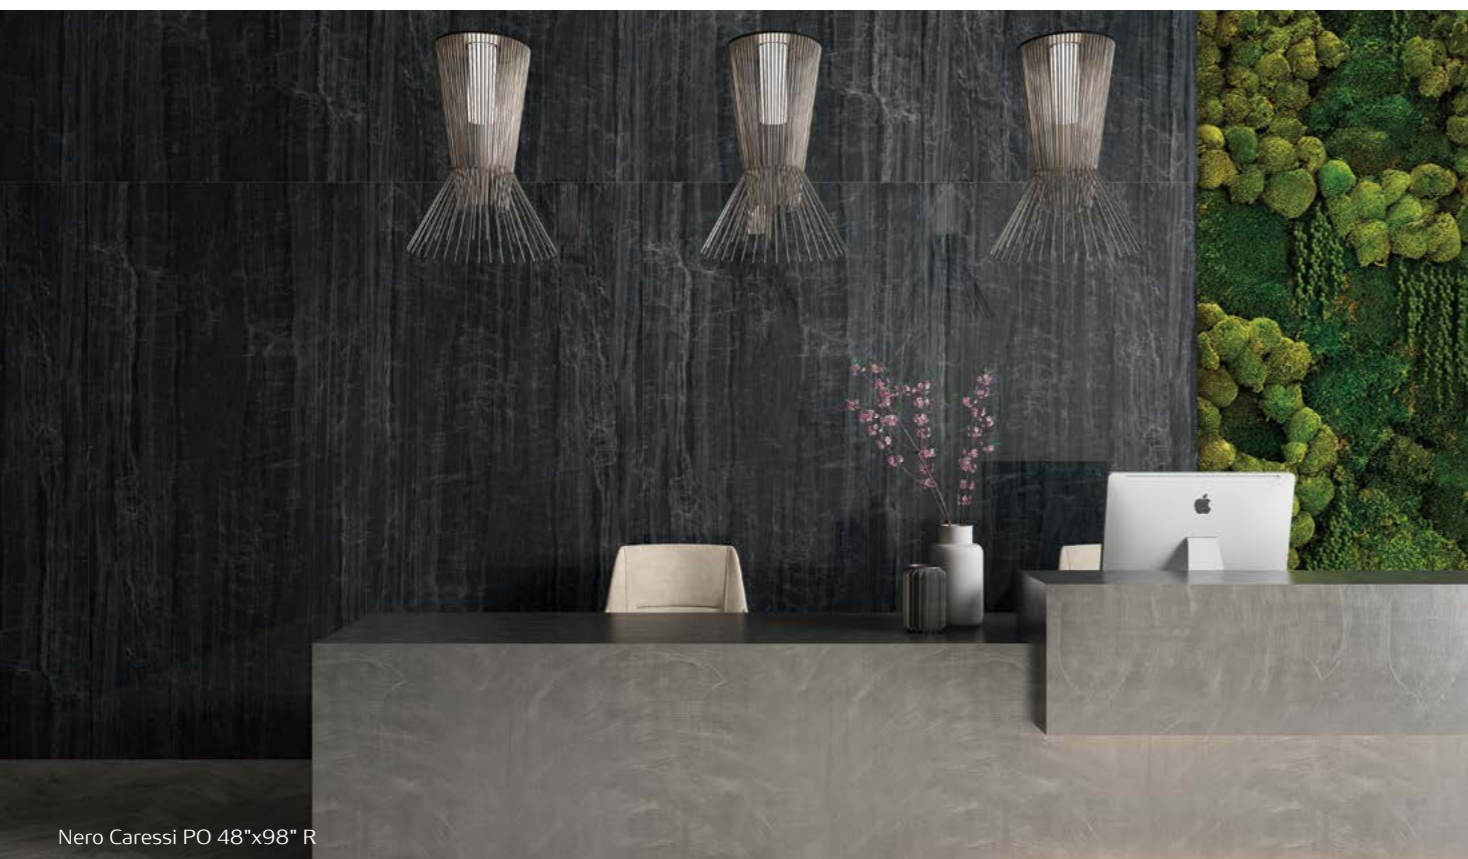

Nero Caressi PO 48"x98" R