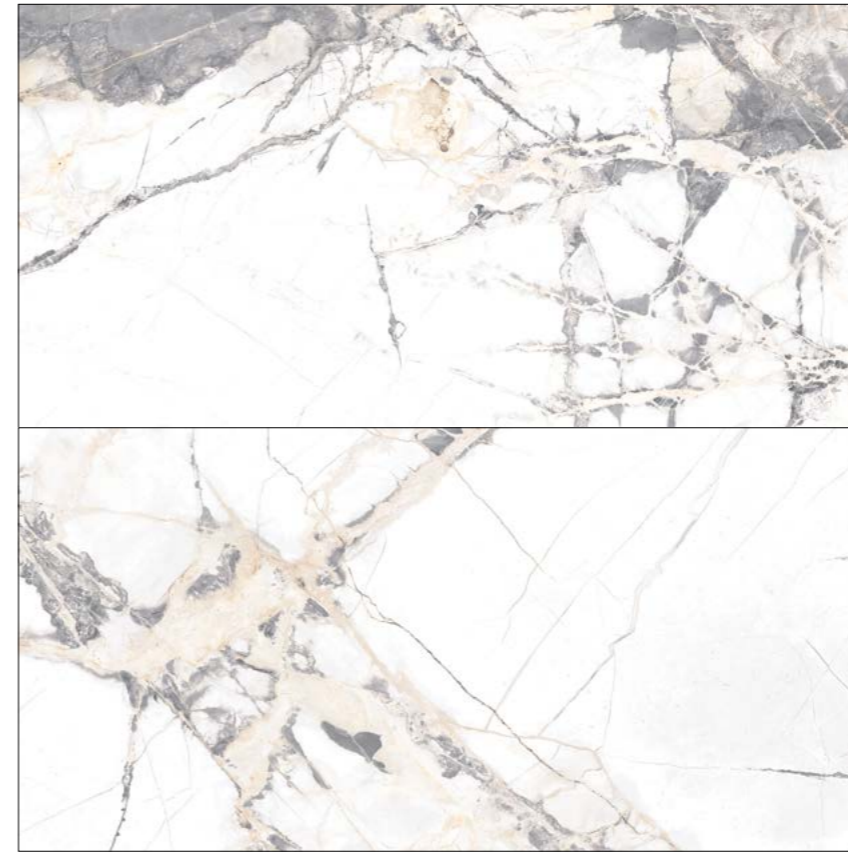

Ibiza White

24"x48" R
UIBIZAFILBV

12"x24"
UIBIZAF16BV