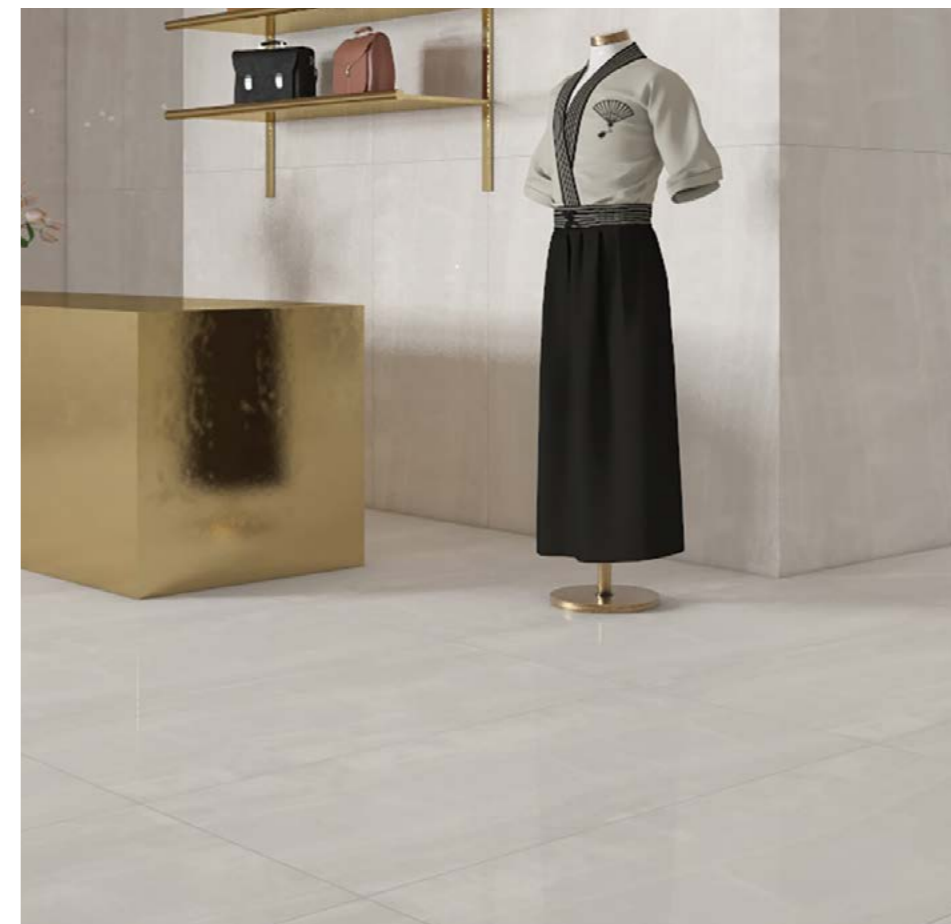

Onyx White 24"x48" R PO

Matte & Polished Porcelain

24"x48" R - 12"x24" R