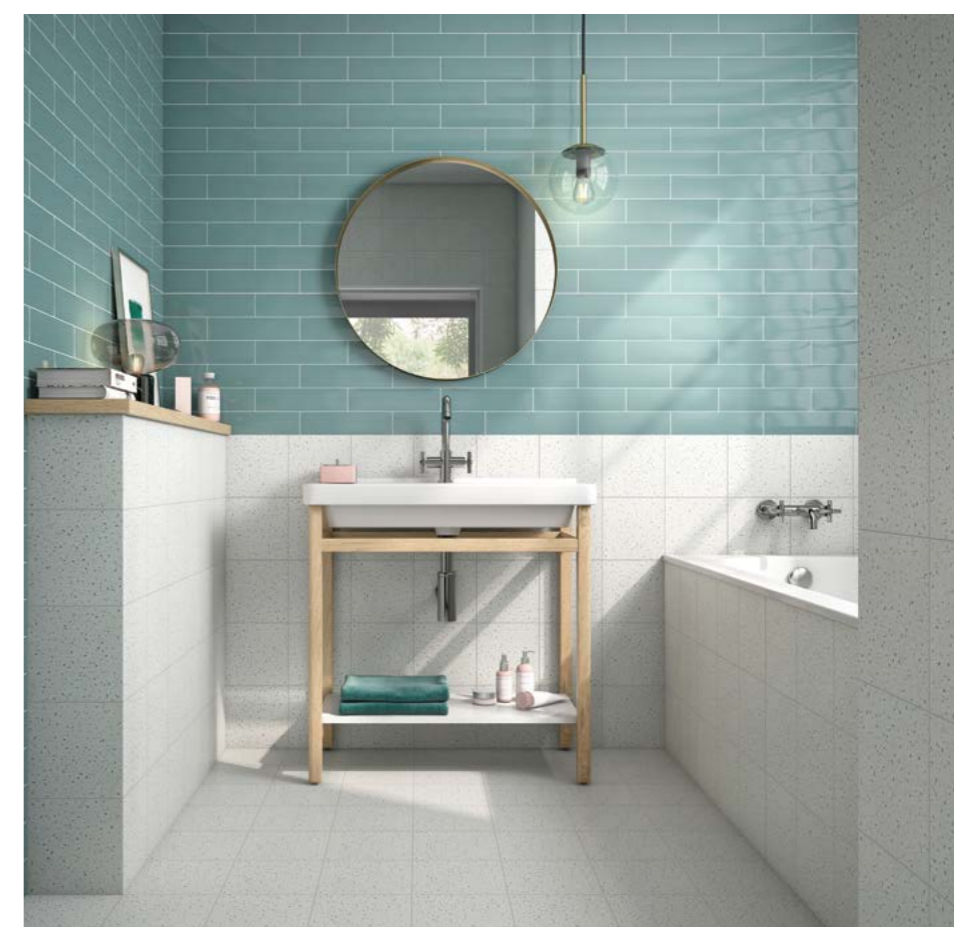

Ombre

A delicate satin finish and rich palette allows the Ombre series to transport you into a world of color and possibilities. The pillowed curvature present in all pieces, adds a subtle three dimensional touch to this series

Ombre Secret Garden 3"x12" & Casablanca Terazzo Fun White 8"x8"

Ceramic Wall

3"x12"

Ombre Satin Lake 3"x12" & Liverpool Gris 24"x48" R