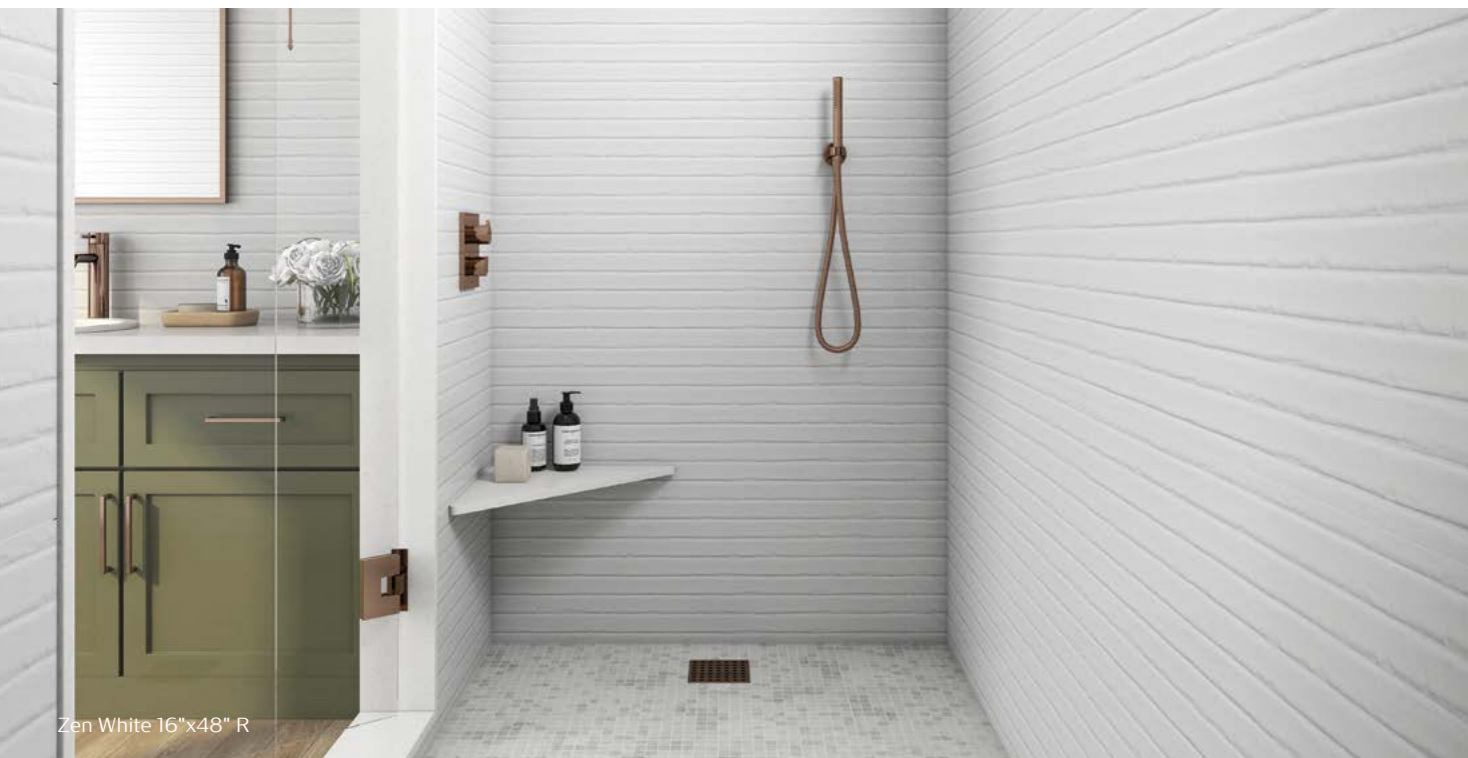

White

16"x48" R
FCV01MC011

White

16"x48" R
FCV01MC161

Zen White 16"x48" R

Zen Black 16"x48" R

Brickell

A unique adaptation of brick. Our Brickell Collection is a ceramic wall tile with excellent definition and texture. The realism achieved with this product makes it extremely versatile and its neutral color palette allows you to create both rustic and modern spaces.