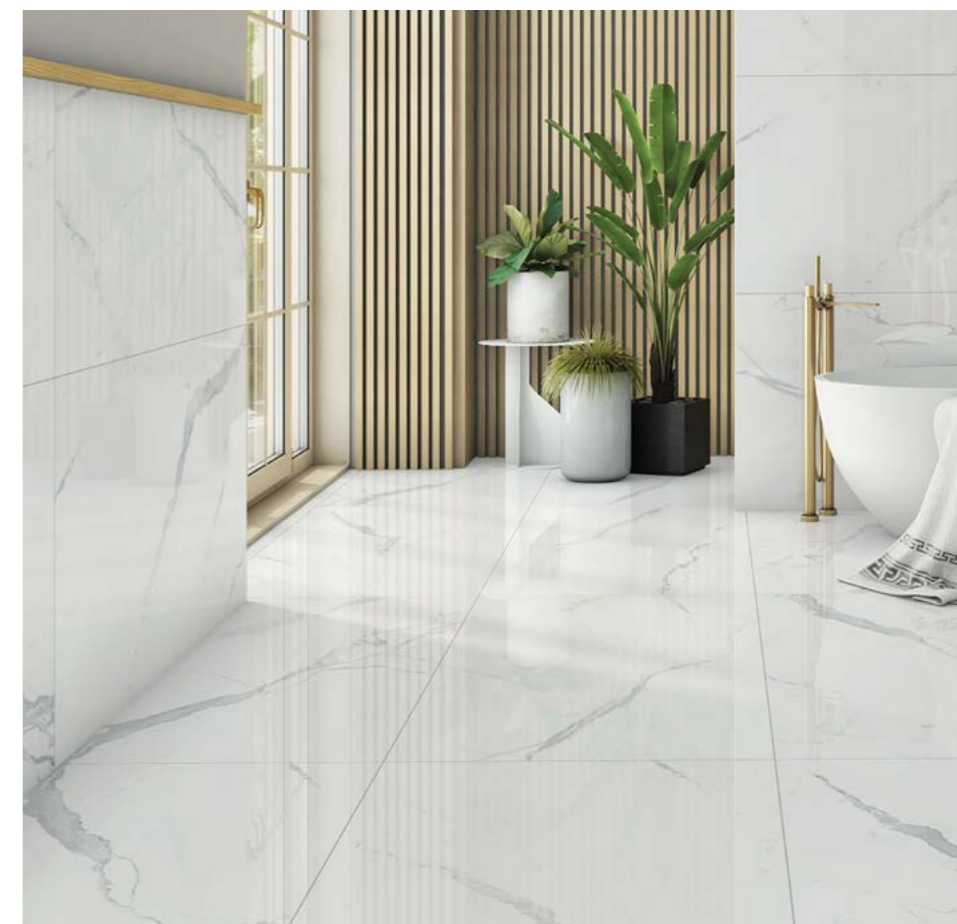

Alaska White 24"x48" R PO

Polished Porcelain

24"x48" R