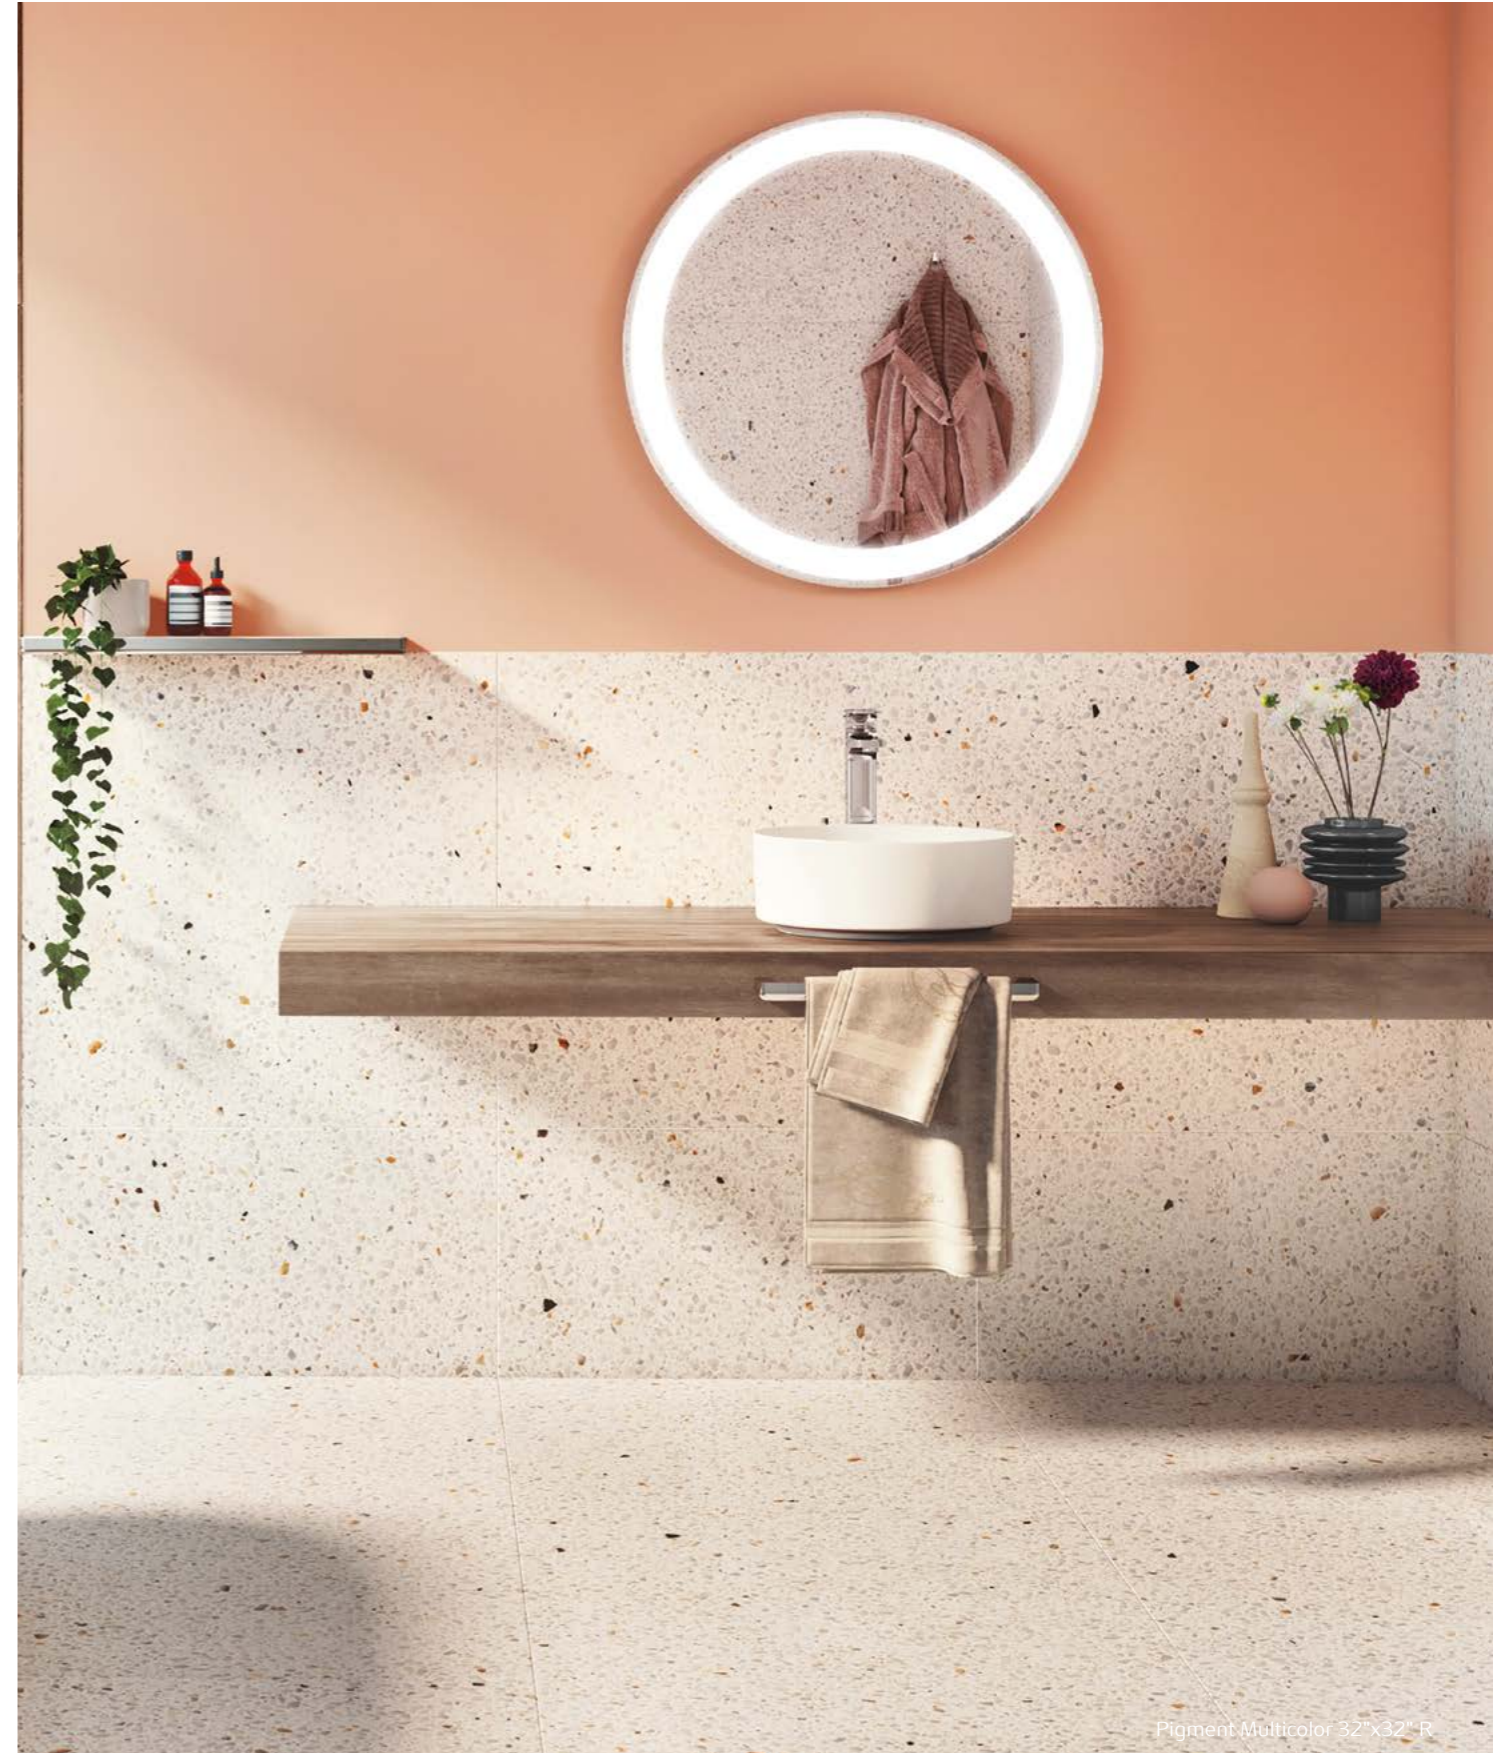

Pigment Multicolor 32"x32" R