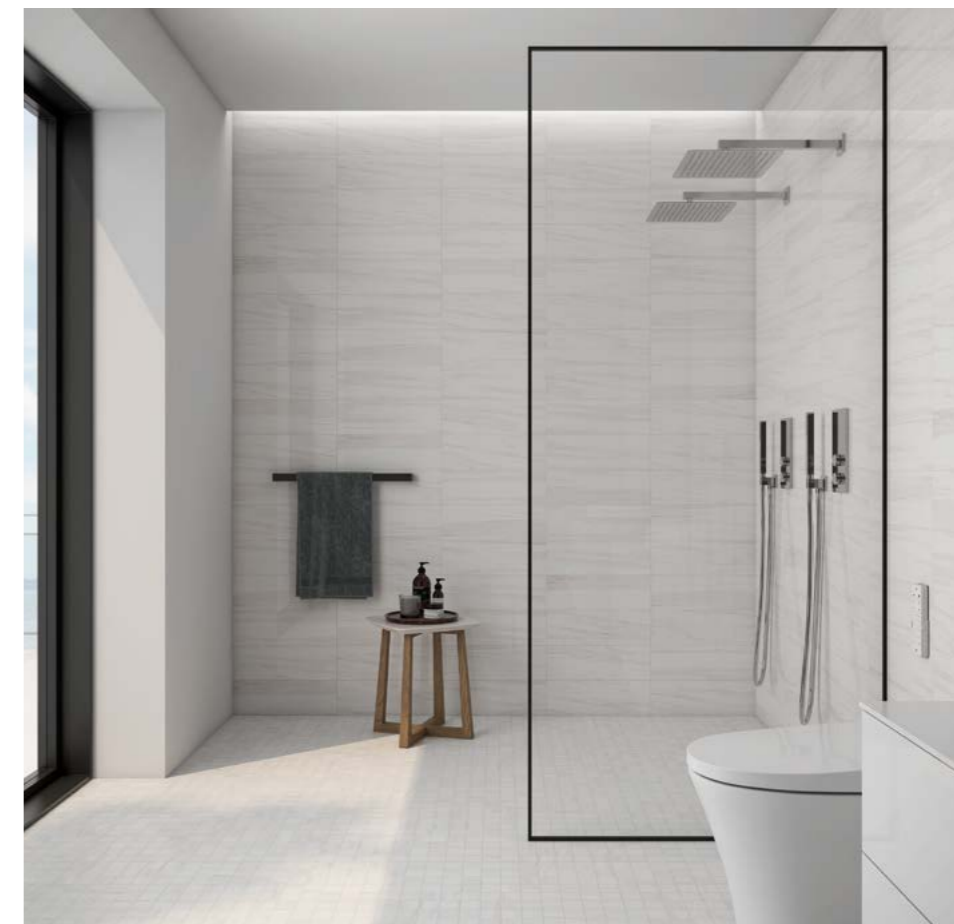

Lassa White 24"x48" R UP & 6"x18" Bright

Lassa White 6"x18" Bright & 13"x13" UP Mosaic

Matte & Polished Porcelain - Ceramic Wall

6"x18"

24"x48" R - 12"x24" R - 12"x24"

Lassa White

Matte & Polished Porcelain - Ceramic Wall