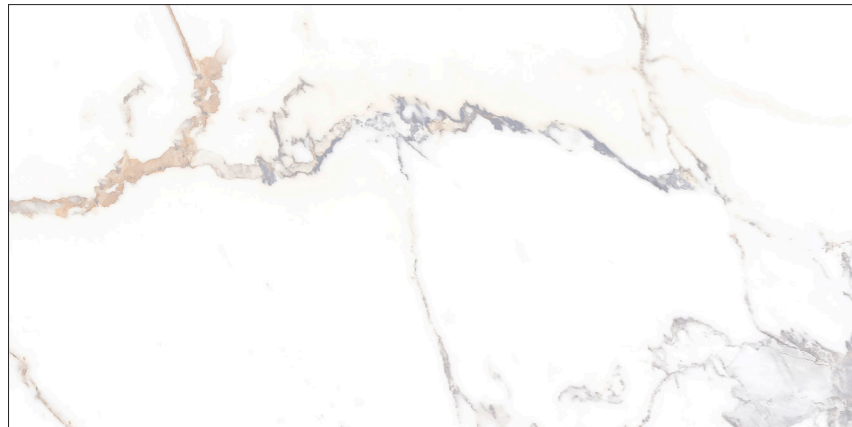

Polaris

Porcelain Tile

12"x24"
300x600 cm

White

12"x24"
UPOLAR116BV

Technical Specifications

CHARACTERISTICS	STANDARD	DECLARED ASTM
Water Absorption	C373	<=0.5%
Break Strength	C648	Min. 275
Chemical Resistance	C650	Class A (Resist)¹
Stain Resistance	C1378	Class A
Frost Resistance	C1026	Resistant
Thermal Shock Resistance	C484	Resistant
Crazing Resistance	C424	Resistant
Group	See FAQ's	4
PEI- Glazed Tiles	C1027	PEI (IV)
Dynamic Coefficient of Friction (DCOF)	A326.3	>=0.42
Shade and Texture Rating	CTDA "V"	V3
Facial Dimensions	C499	Pass
Range of Thickness	C499	Pass
Warpage	C485	Pass
Wedging	C502	Pass