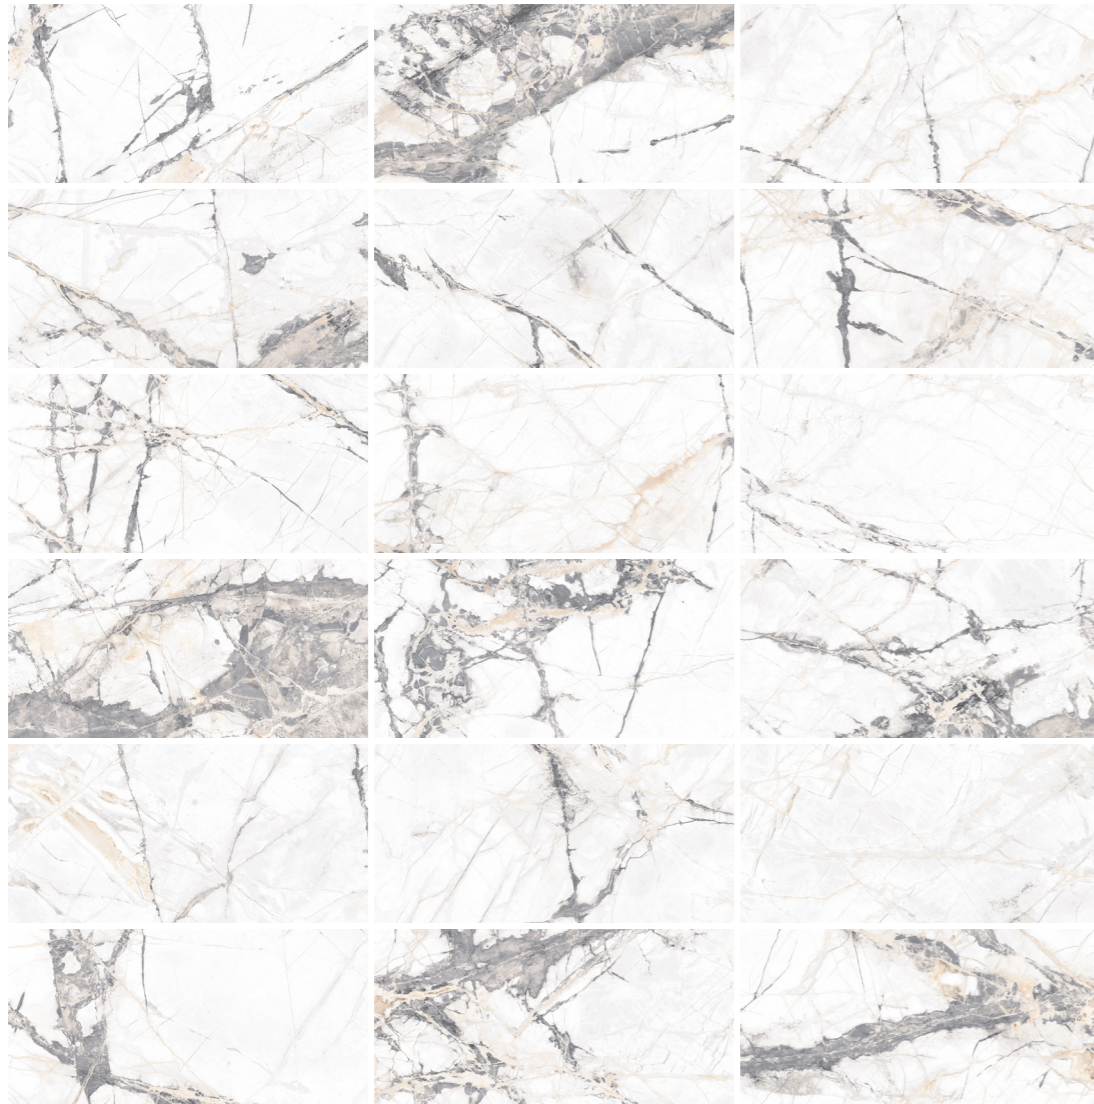

Other Faces

Technical Specifications

CHARACTERISTICS	STANDARD	DECLARED ASTM
Water Absorption	C373	<=0.5%
Break Strength	C648	Min. 275
Chemical Resistance	C650	Class A (Resist)¹
Stain Resistance	C1378	Class A
Frost Resistance	C1026	Resistant
Thermal Shock Resistance	C484	Resistant
Crazing Resistance	C424	Resistant
Group	See FAQ's	4
PEI- Glazed Tiles	C1027	PEI (IV)
Dynamic Coefficient of Friction (DCOF)	A326.3	>=0.42
Shade and Texture Rating	CTDA "V"	V3
Facial Dimensions	C499	Pass
Range of Thickness	C499	Pass
Warpage	C485	Pass
Wedging	C502	Pass

Packaging Info

Size	SF per carton	PC per carton	Bx per pallet
12"x24"	17.44	9	32