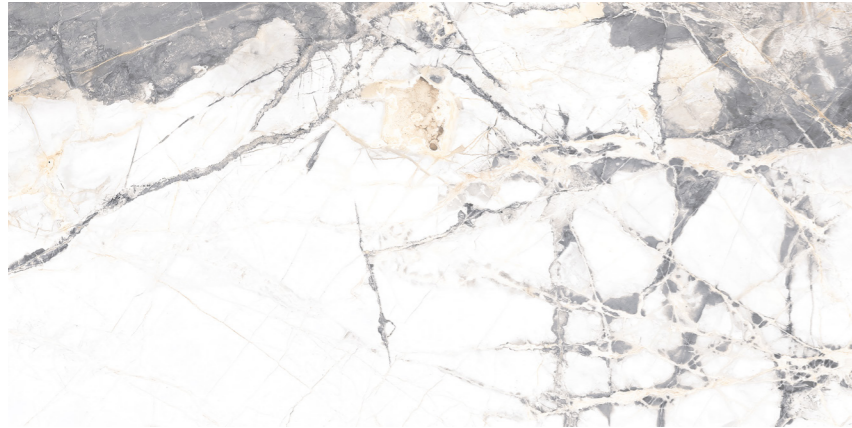

Ibiza

Porcelain Tile

12"x24"
300x600 cm

White

12"x24"
UIBIZAF16BV