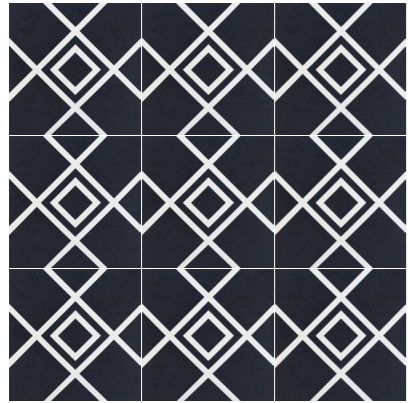

Casablanca

Gres Stoneware

8.2 | | 8"x8"
20x20 cm

Squares

☐ 8"x8"
CAHYD016-88