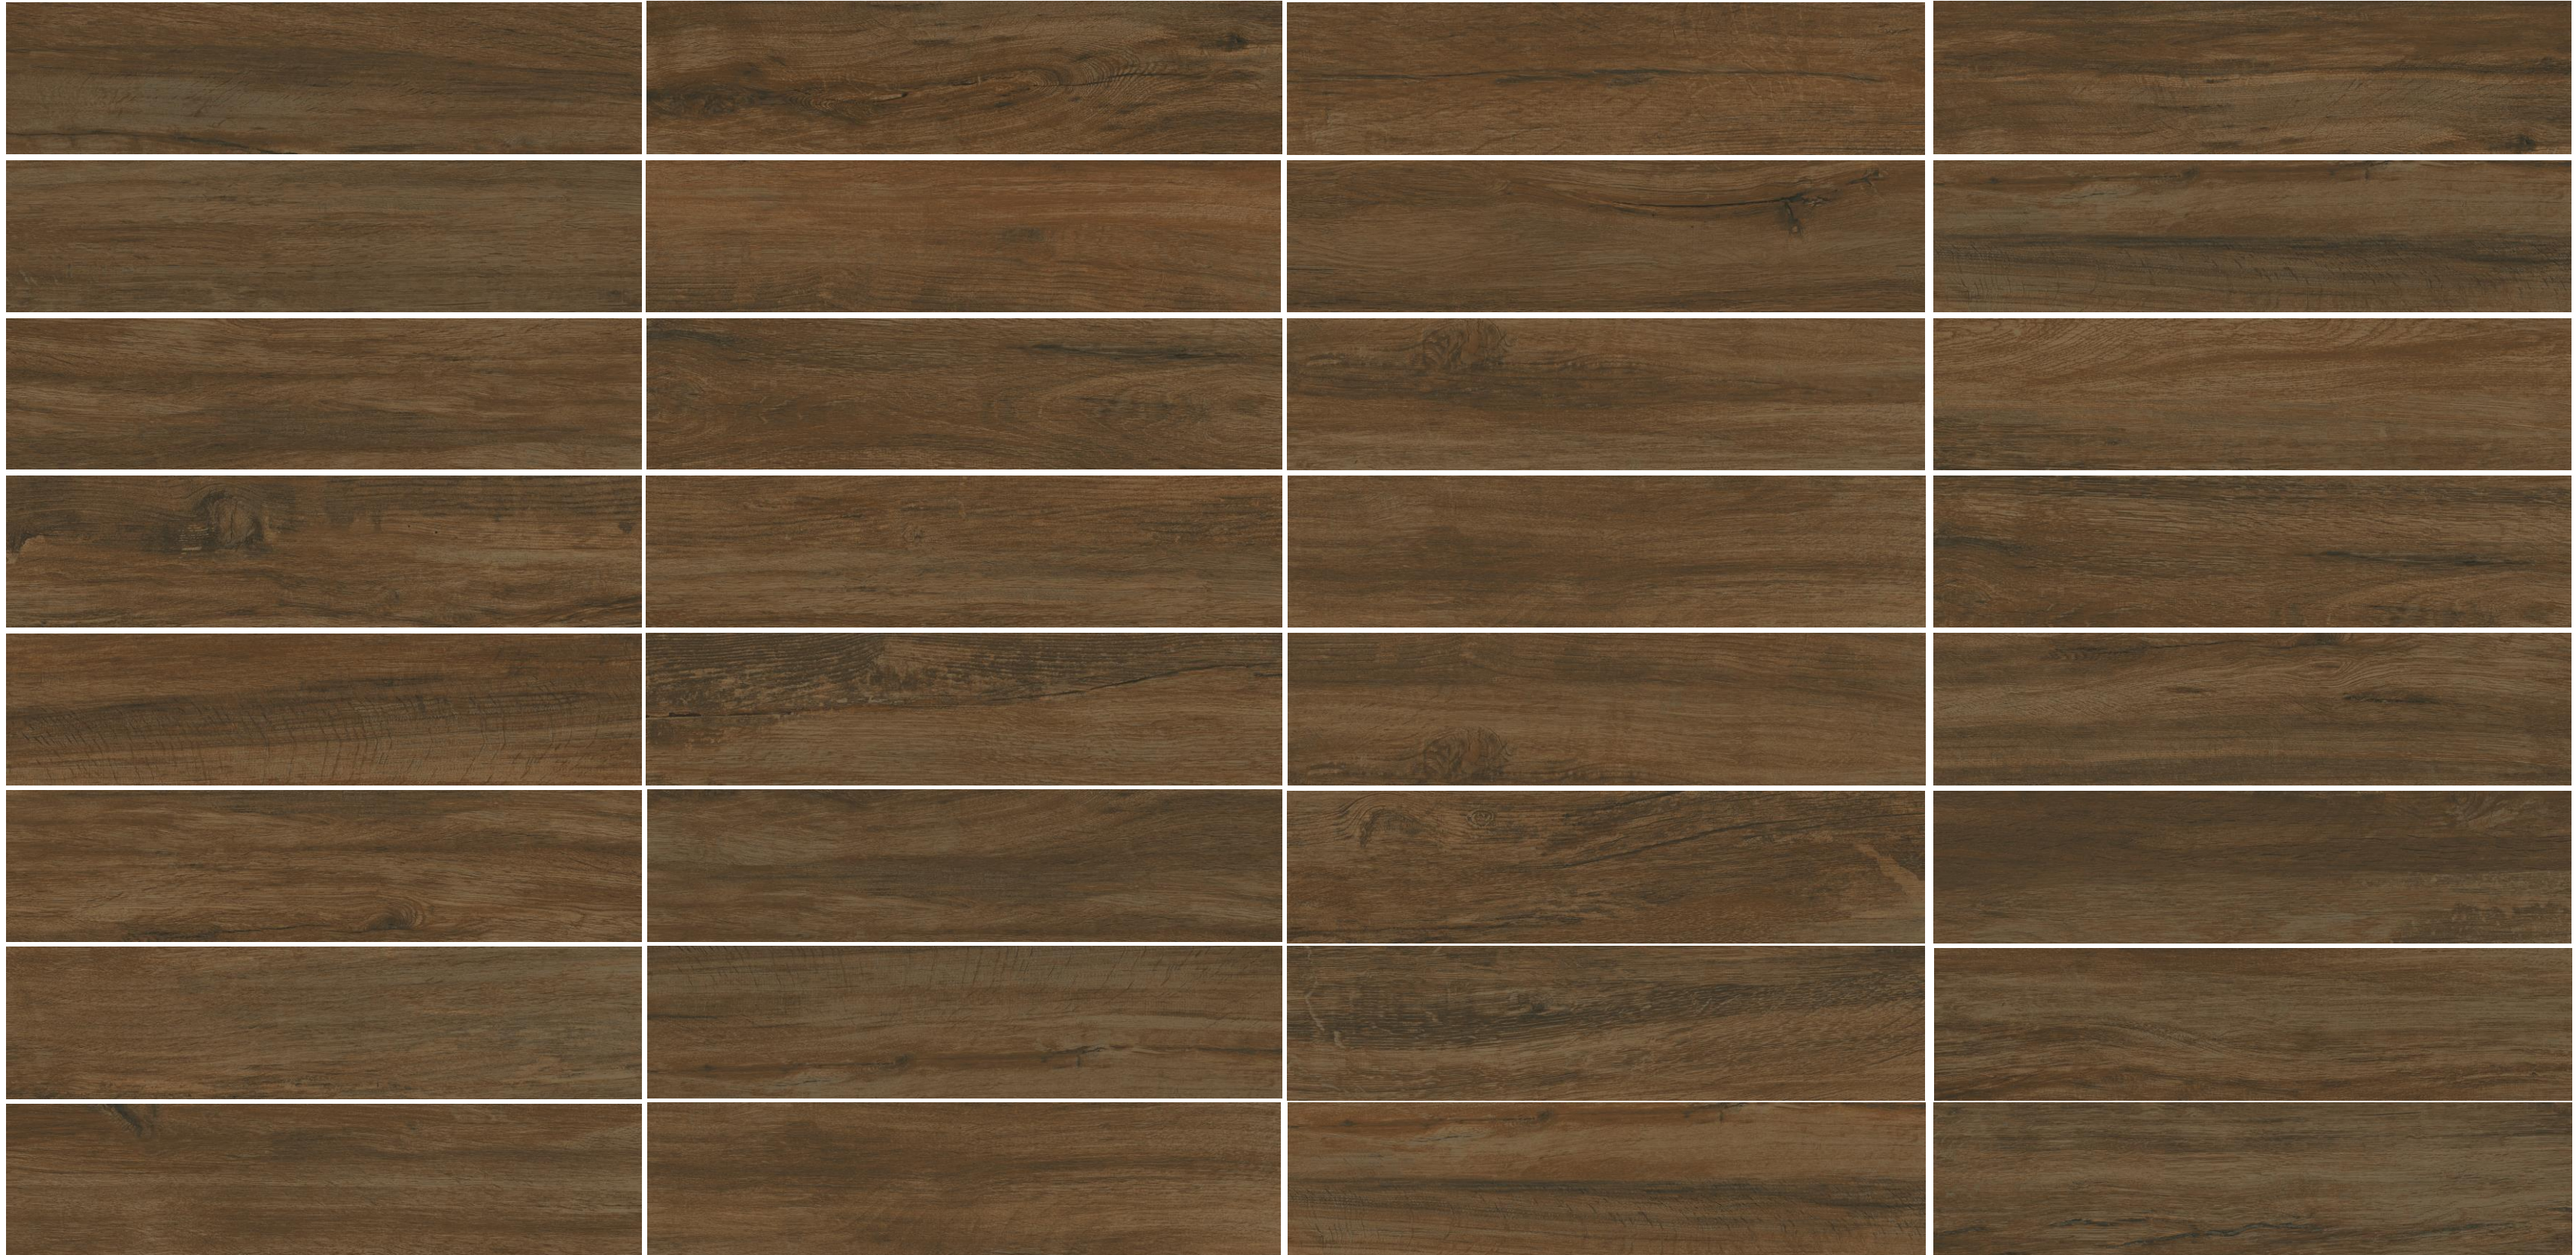

# FRESNO

8"X33" | 33 FACES

# EBANO

8"X33" | 33 FACES

# GRAY

8"X33" | 33 FACES