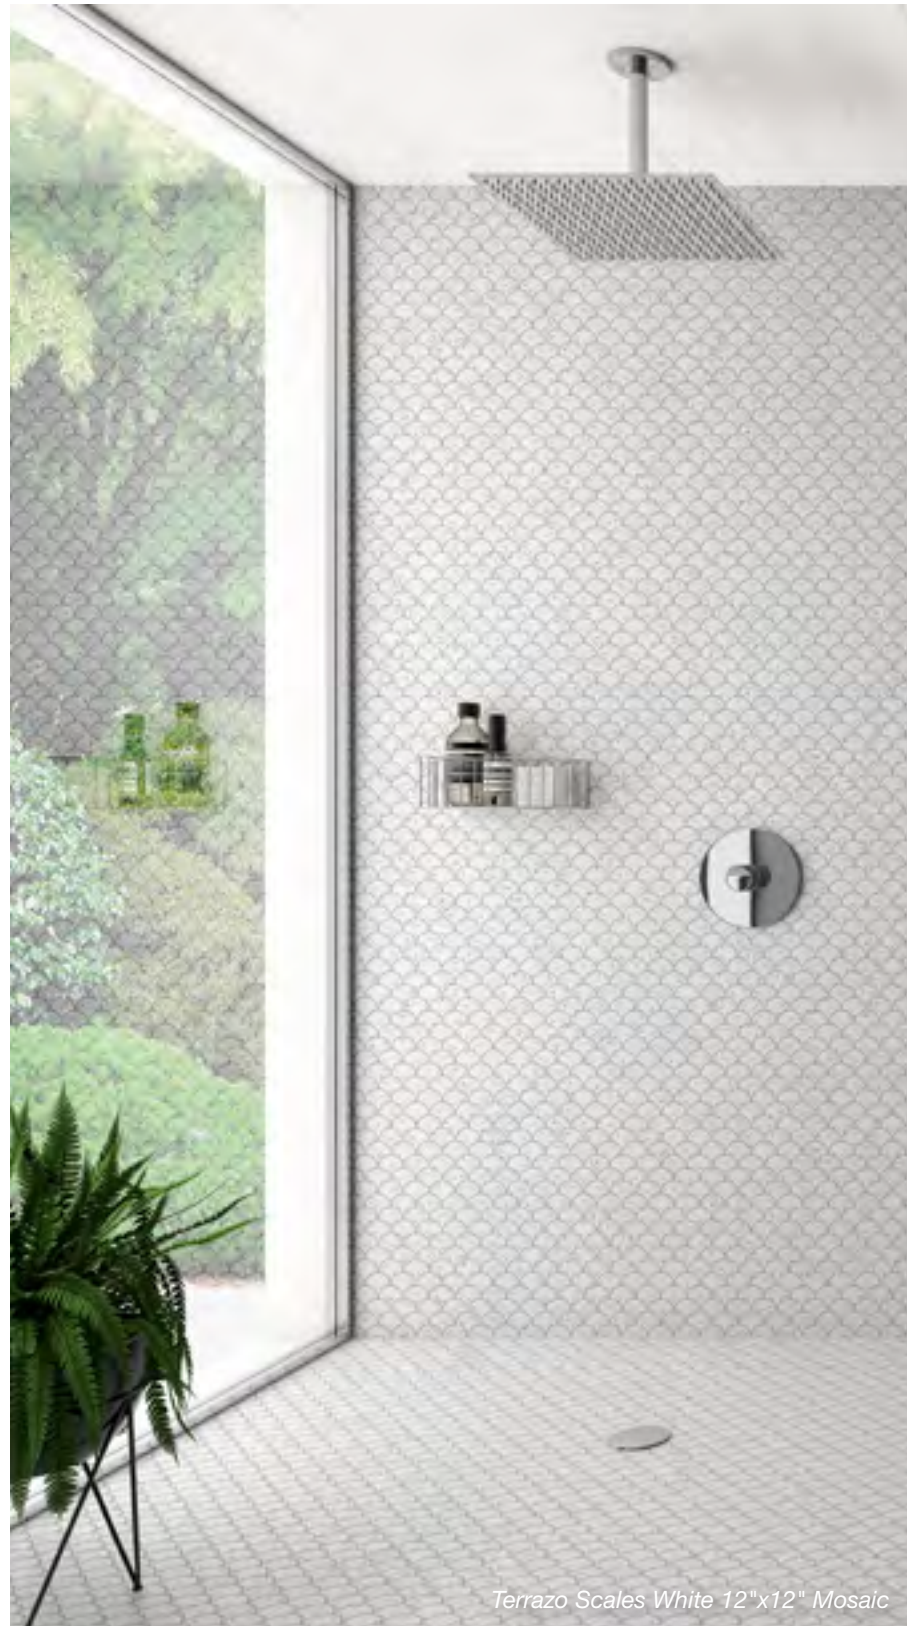

Terrazo Scales Gray 12"x12" Mosaic

Terrazo Scales White 12"x12" Mosaic

12"x12" Recycled Glass Mosaic

12"x12" Marble & Aluminum Mosaic

Our Rockart Collection presents a high degree of shade variance inherent in natural stone products. If consistent color is required, we recommend purchasing 25% more product to achieve the greatest uniformity possible. Should you require a uniform appearance, we suggest looking into porcelain mosaic alternatives.