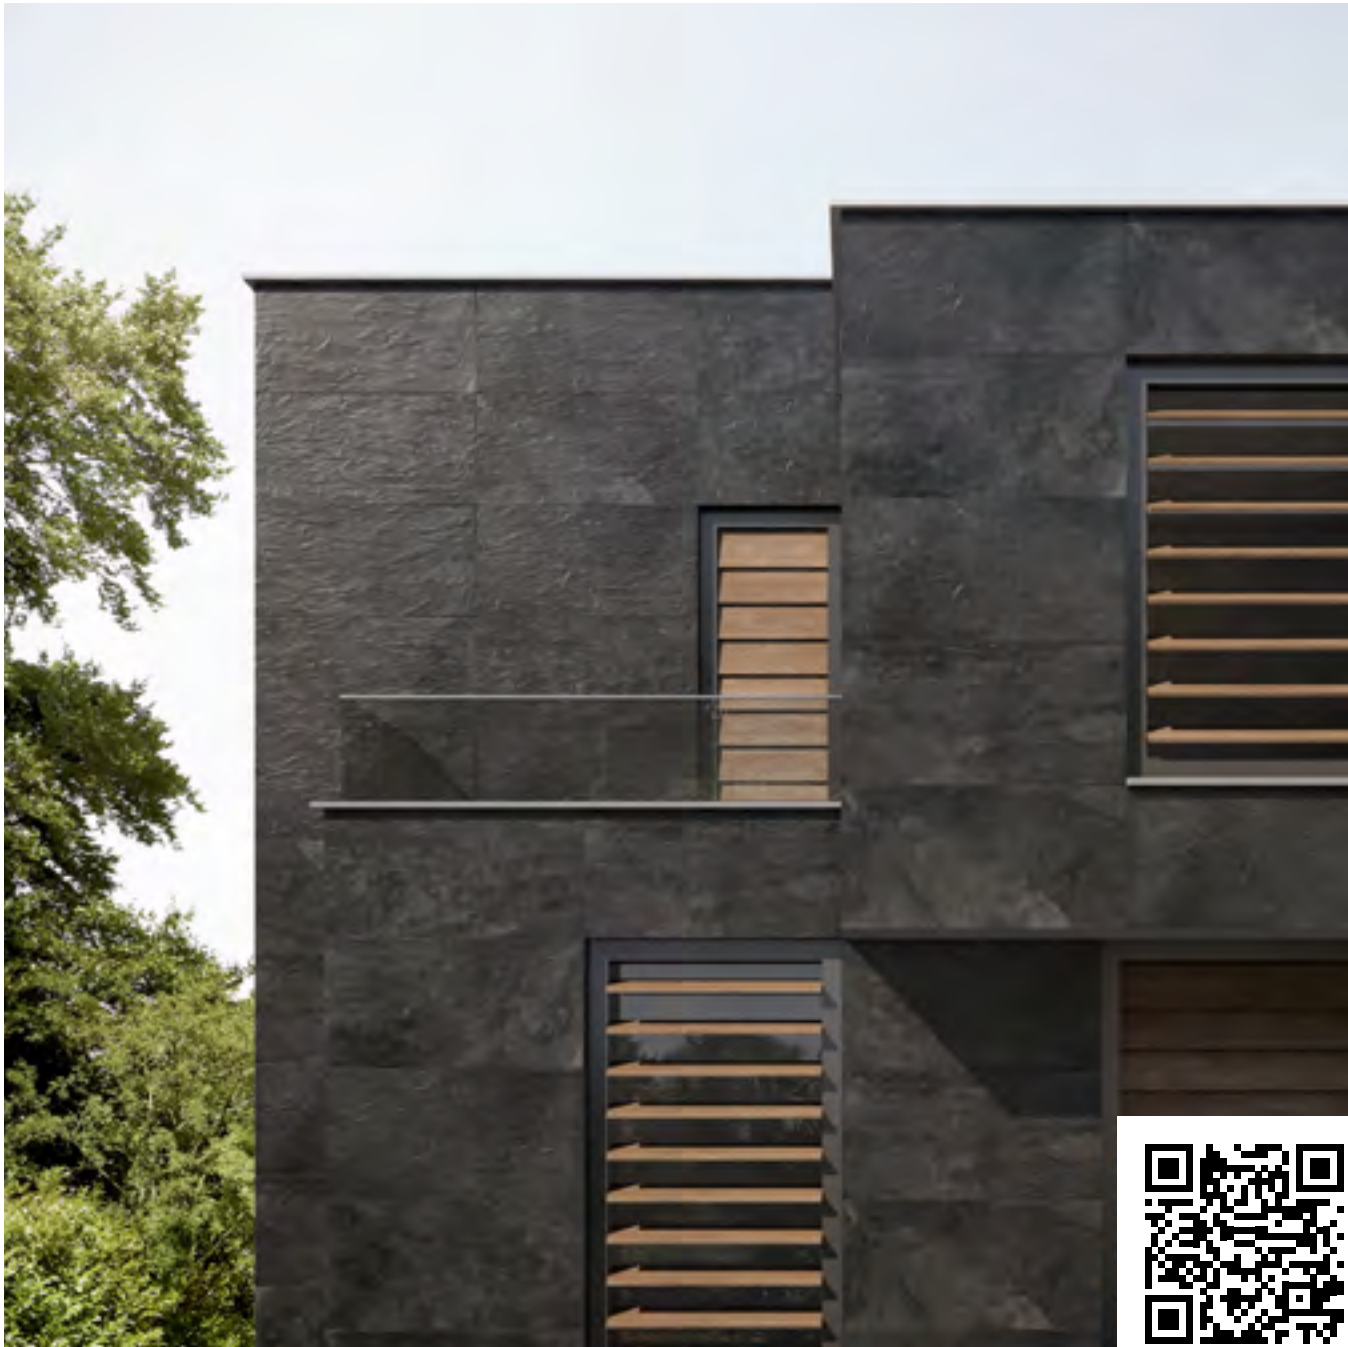

COLOR BODY PORCELAIN | 50% recycled

“The very personal look of slate with the incredible endurance and the technical advantages of porcelain tiles. Cliff is a textured full body porcelain tile, ideal for high-transit areas and outdoors.”