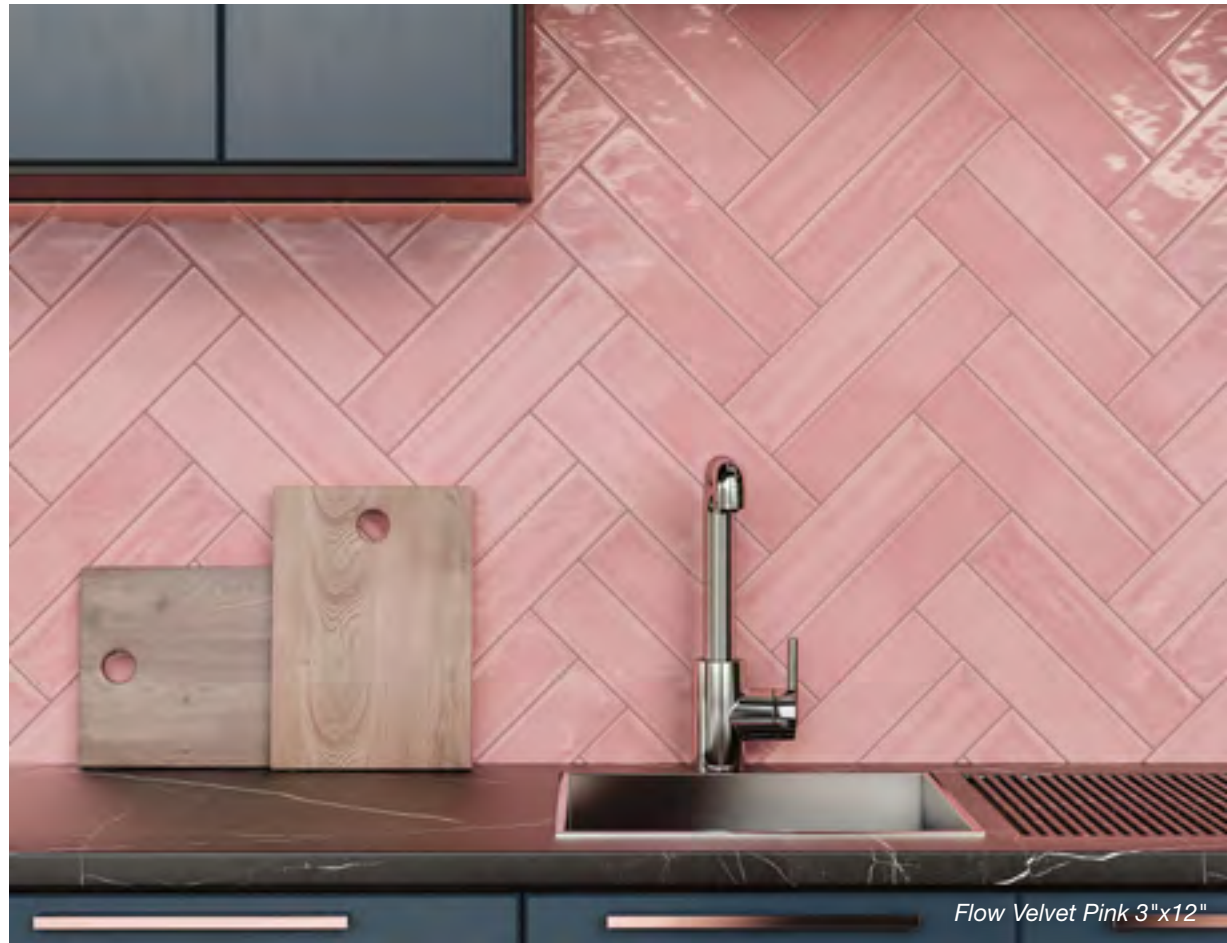

Sizes

Flow 3"x12" Bright

White	FLOWH17-312
Lavender	FLOLV07-312
Velvet Pink	FLOVP05-312
Burgundy	FLOBG04-312
Tender Gray	FLOTG10-312
Dark Gray	FLODG08-312
Atoll Blue	FLOAB03-312
Peacock Green	FLOPG02-312

Trim