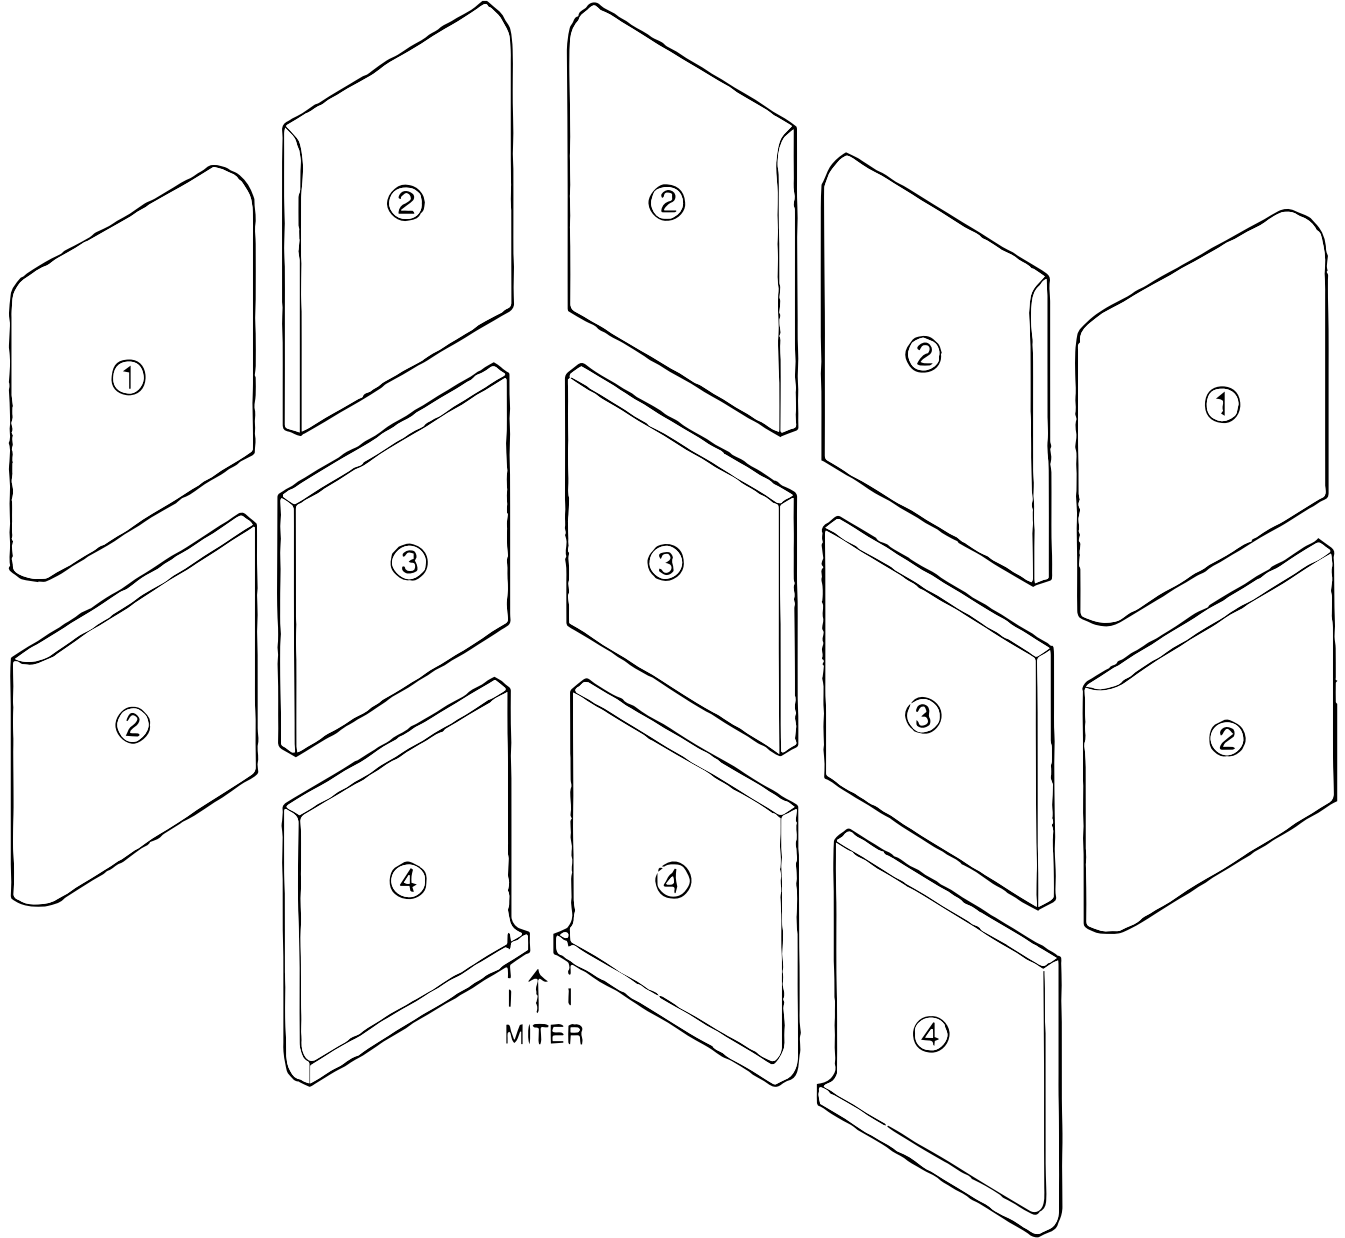

4 1/4" x 4 1/4" Conventional Square in Corners

- 1. AC106 - 3/4 x 6 Bead
- 2. A106 - 3/4 x 6 Bead Out Angle
- 3. 4 1/4 x 4 1/4 Field Tile

COLOR COLLECTION | Ceramic Wall

Trims Installation Suggestion

6"x6 Thin-Set Square in Corners