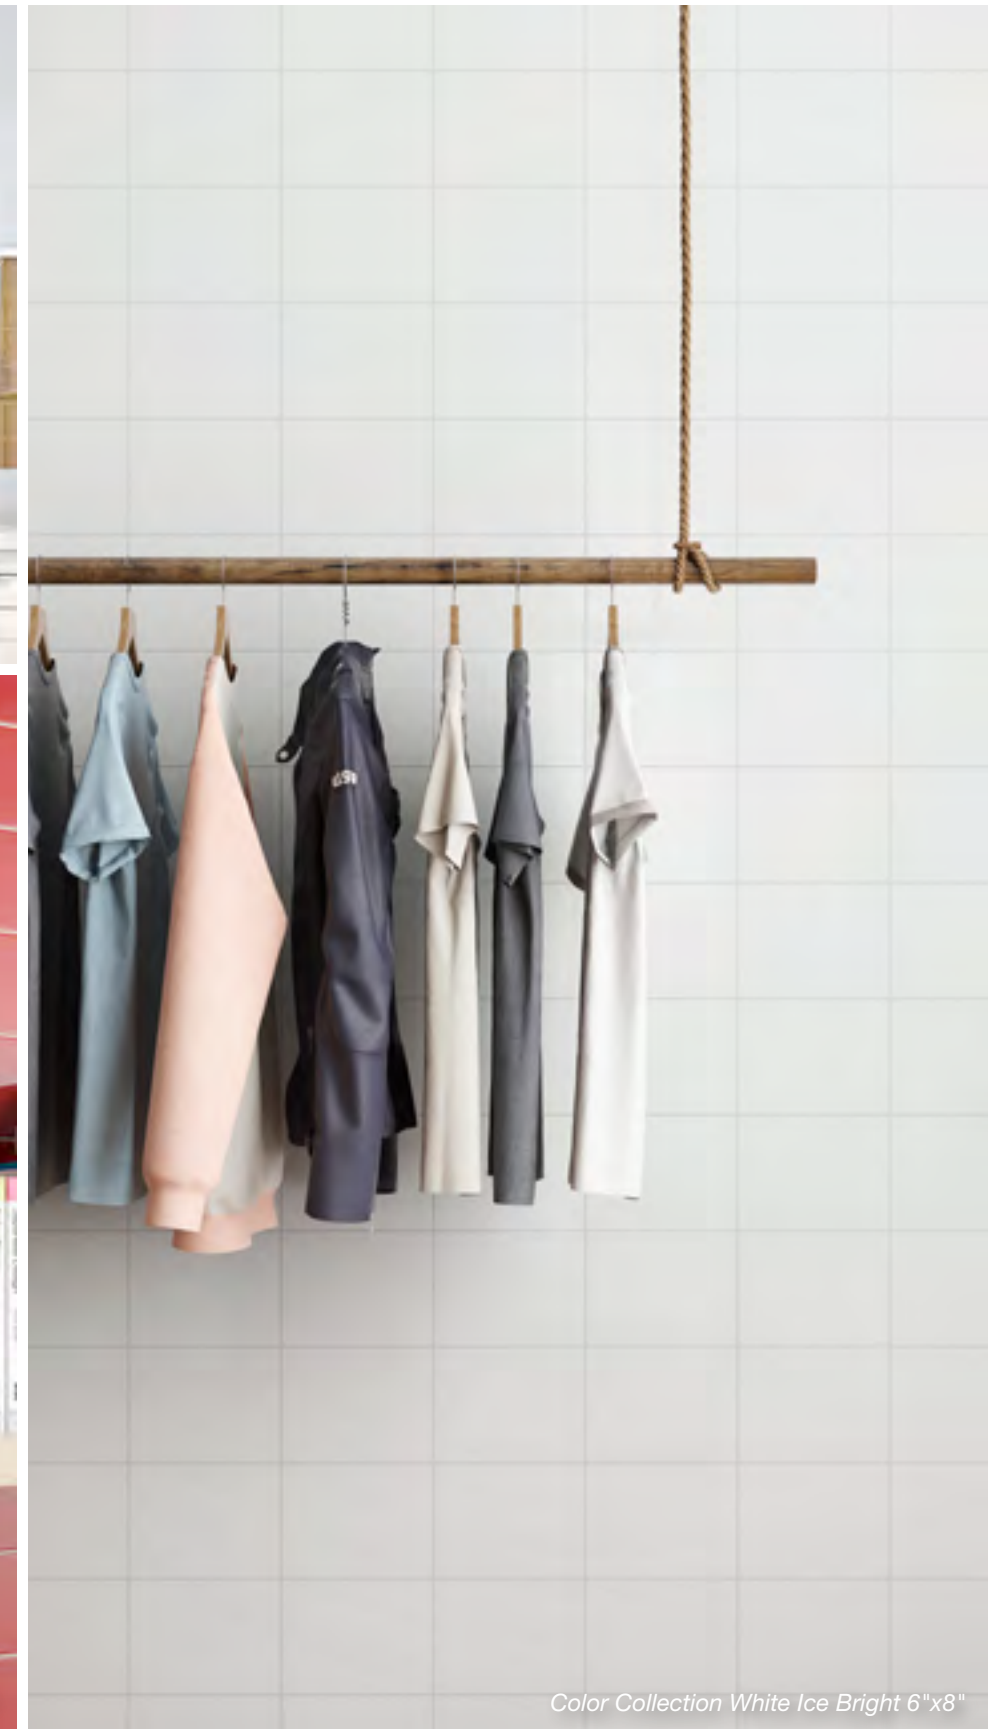

Color Collection Red Pepper Bright 4"x10"

Color Collection White Ice Bright 2"x8"

Color Collection White Ice Bright 6"x8"