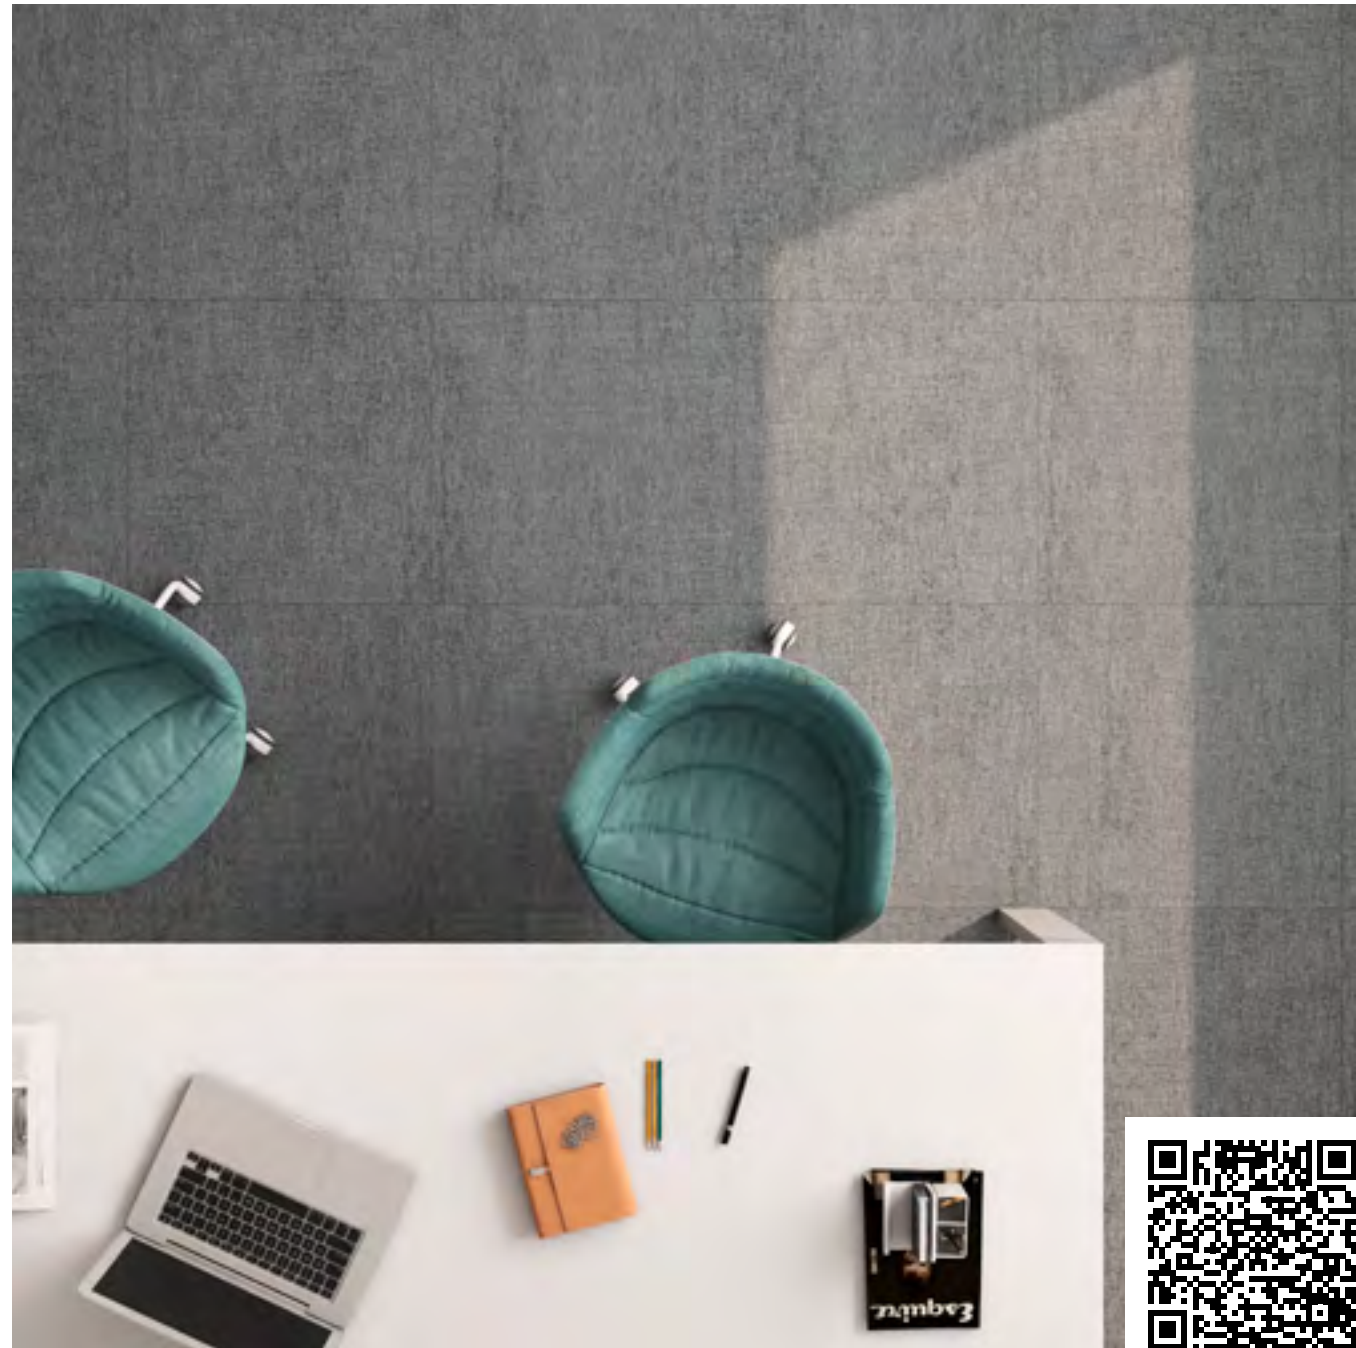

Pure Grey

Pure Black

INDUSTRIAL TEXTILE

COLOR BODY PORCELAIN

TOP green 80% recycled

“Fabric-Tweed, a tribute to fabrics, to the warmth of rugs and the well-being of domestic interiors. A touch of fabrics and knitwear makes up this floor tile that combines the smoothness of carpets along with the technical qualities of ceramics. The Fabric decoration pays a tribute to the monochrome sobriety in different colors while Tweed, with its spike-shaped design, is a creative example that celebrates the traditional Jacquard in a perfect range to carry out combinations.”