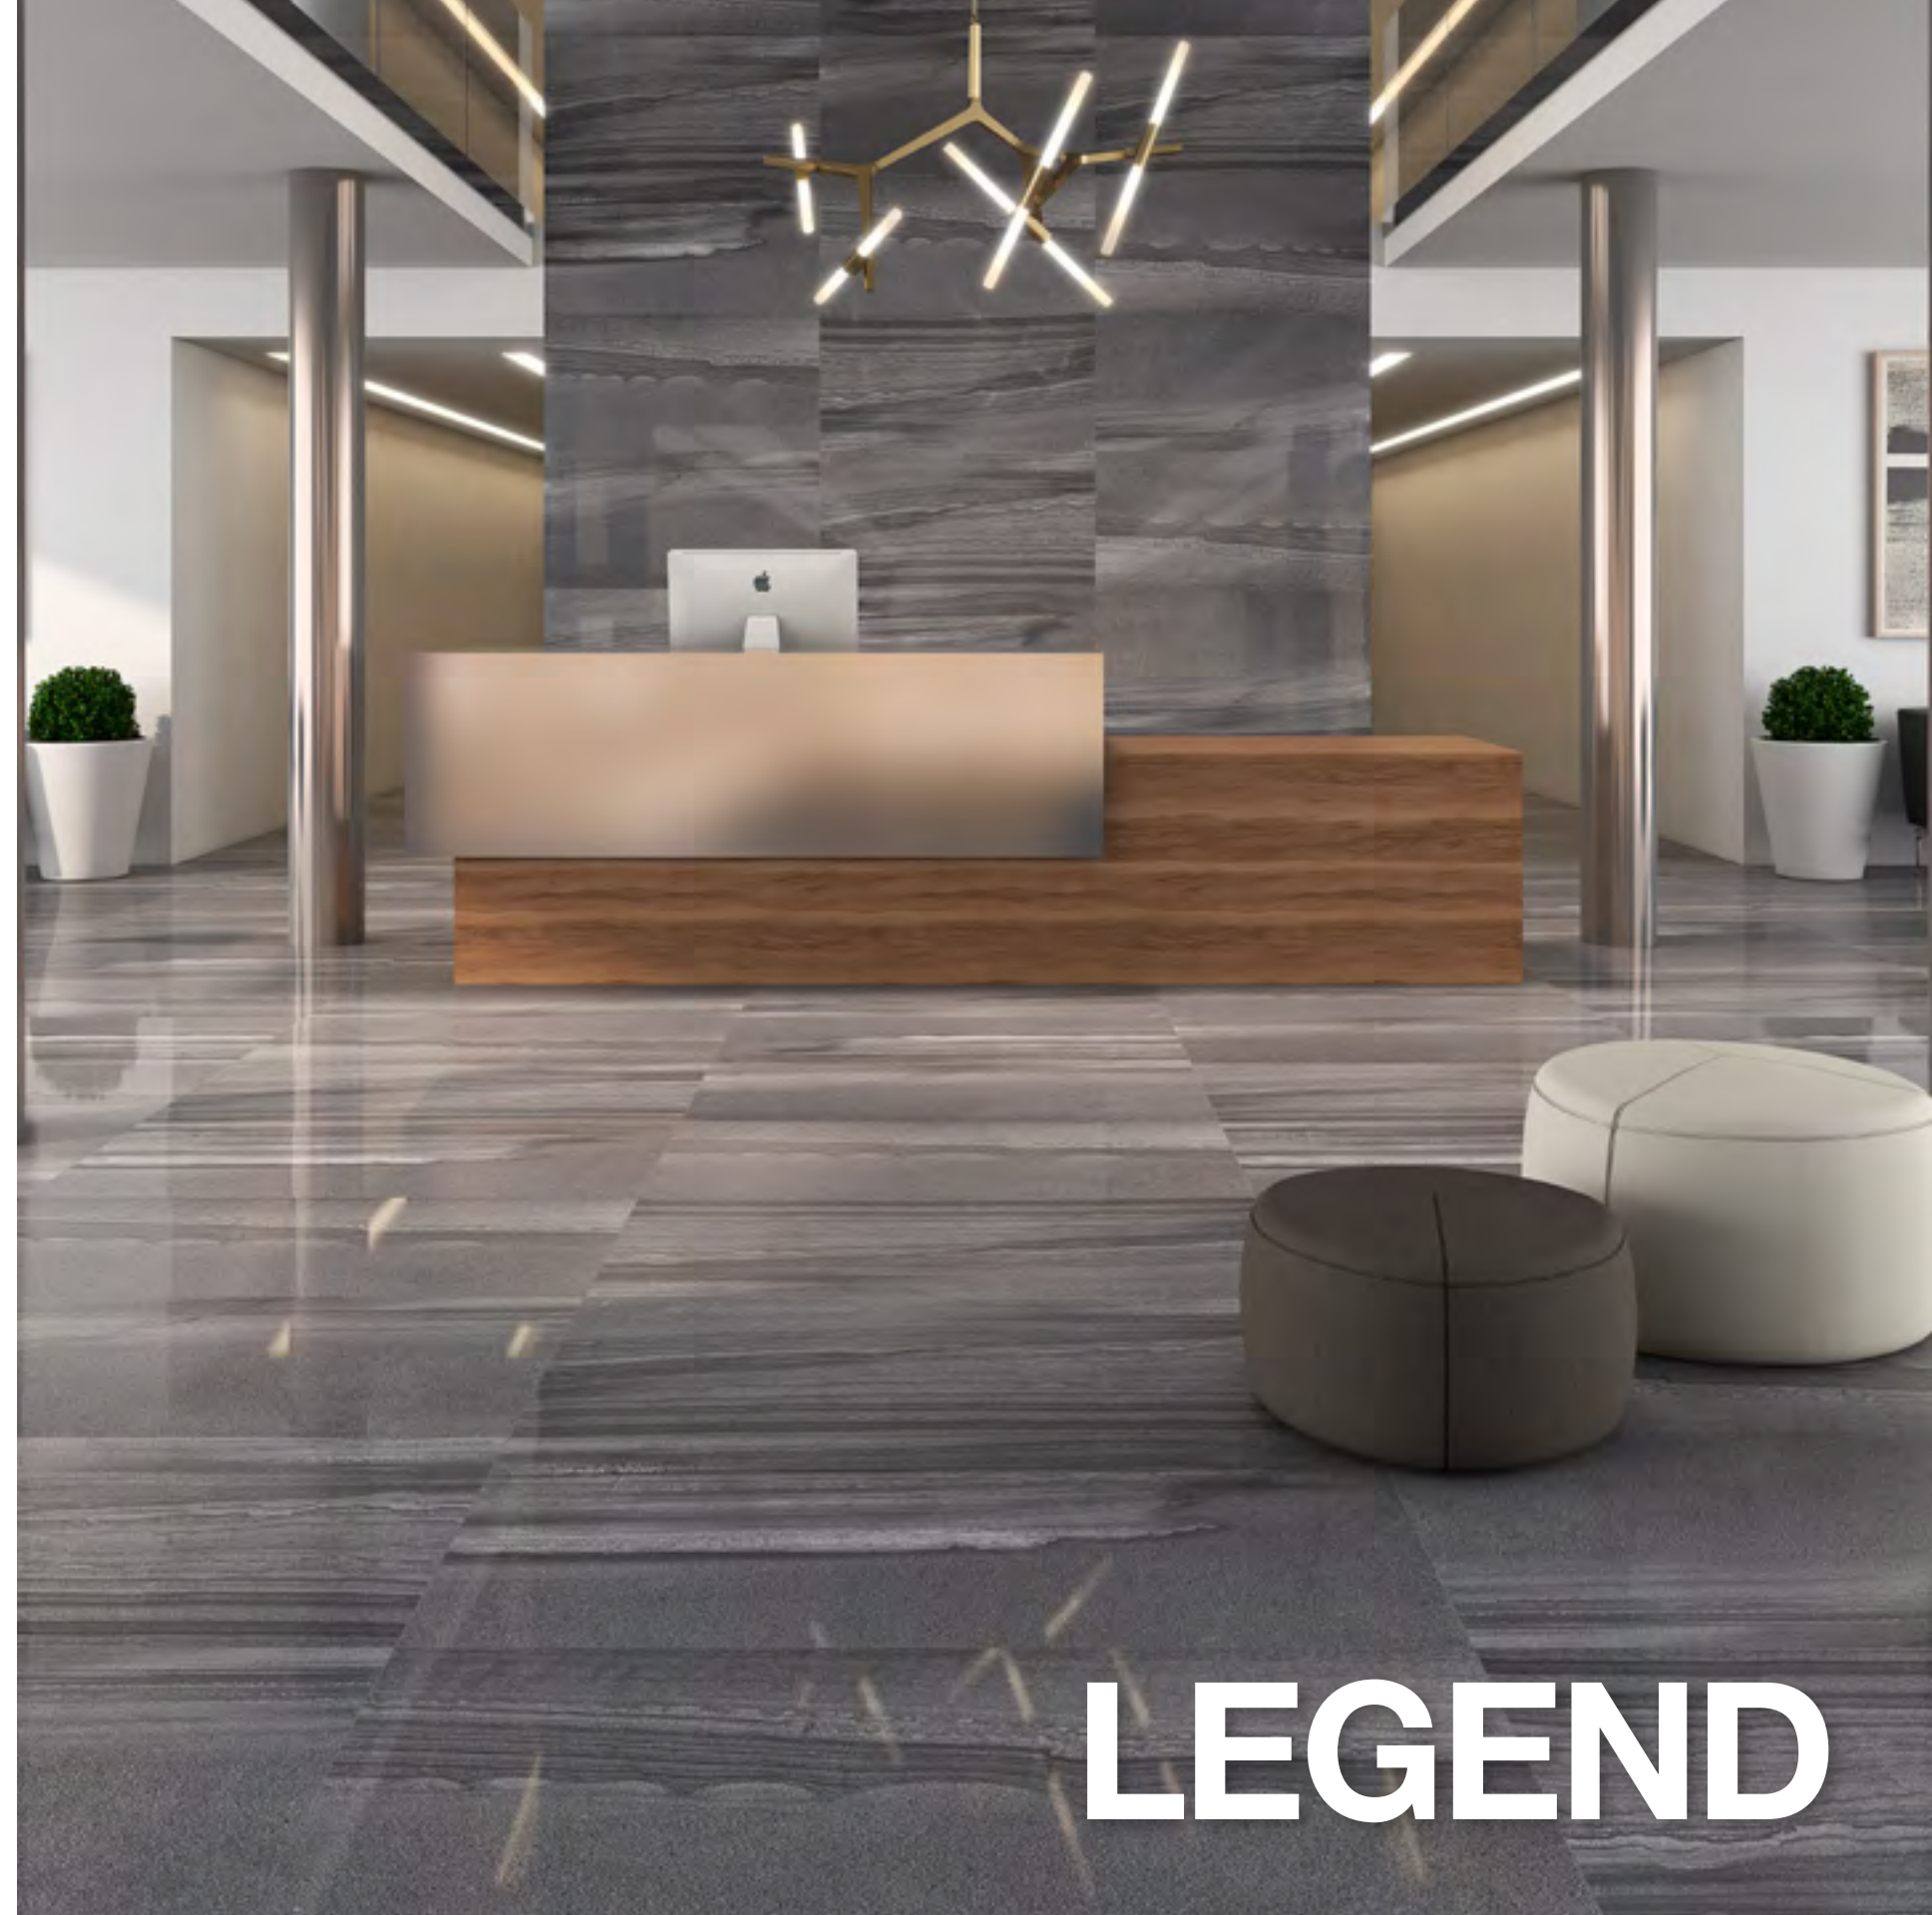

GLAZED & POLISHED PORCELAIN

“Ideal for domestic environments and those with gentle contrasts, Legend reproduces the design of English stone on different faces with a great deal of movement, unified under the same shade. Because of the serenity it brings to its surroundings and its stony finish, Legend evokes balanced, noble, very natural and differential environments.”

LEGEND