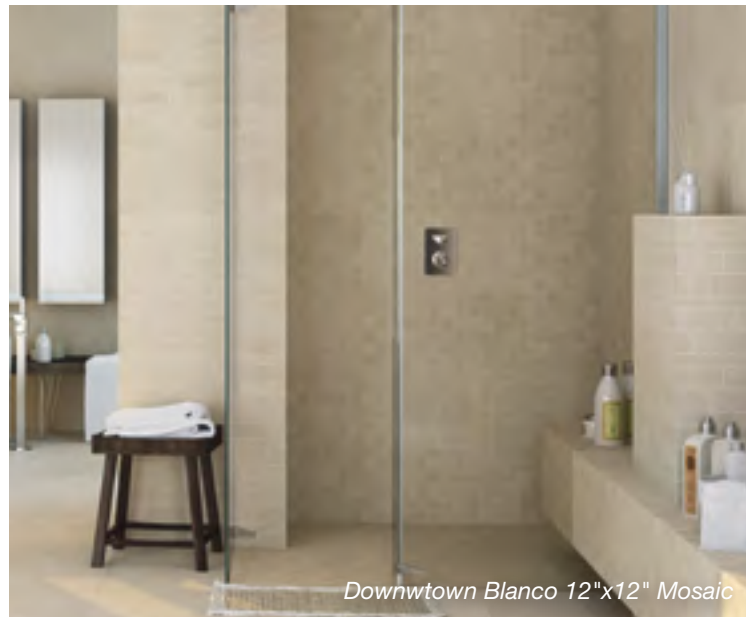

Downtown Antracita 32"x32" R

Downtown Blanco 12"x12" Mosaic

Sizes

Downtown 32"x32" R

Blanco	FJTT6AE011
Grey	FJTT6AE021
Marengo	FJTT6AE031
Antracita	FJTT6AE311

Downtown 12"x12" Mosaic

Blanco	FJT7T30011
Grey	FJT7T30021
Marengo	FJT7T30031
Antracita	FJT7T30311

Downtown 24"x24" R

Blanco	FJTT660011
Grey	FJTT660021
Marengo	FJTT660031
Antracita	FJTT660311

Downtown 12"x24" R

Blanco	FJTT657011
Grey	FJTT657021
Marengo	FJTT657031
Antracita	FJTT657311

Trim