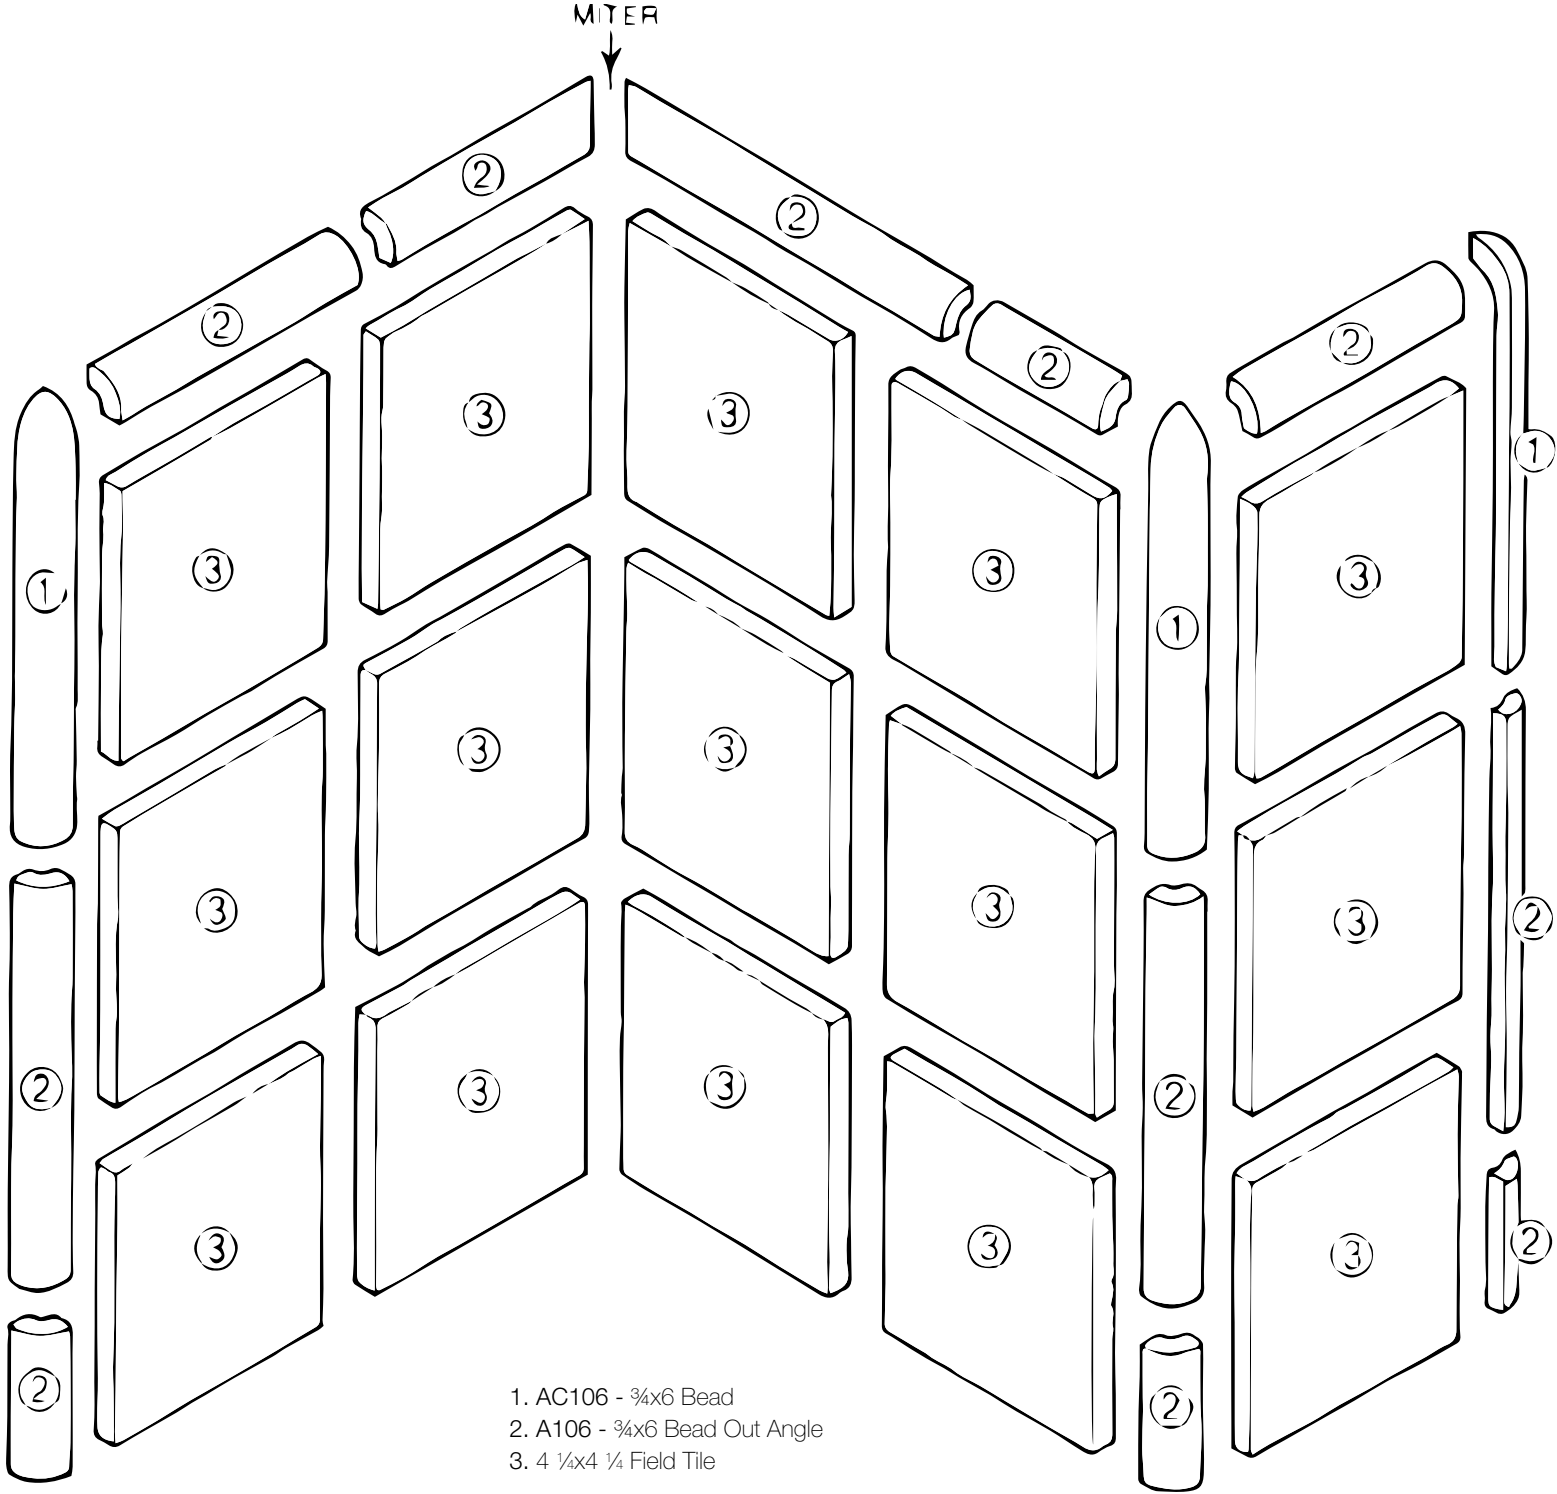

4 1/4" x 4 1/4" Conventional Square in Corners

1. AC106 - 3/4 x 6 Bead
2. A106 - 3/4 x 6 Bead Out Angle
3. 4 1/4 x 4 1/4 Field Tile