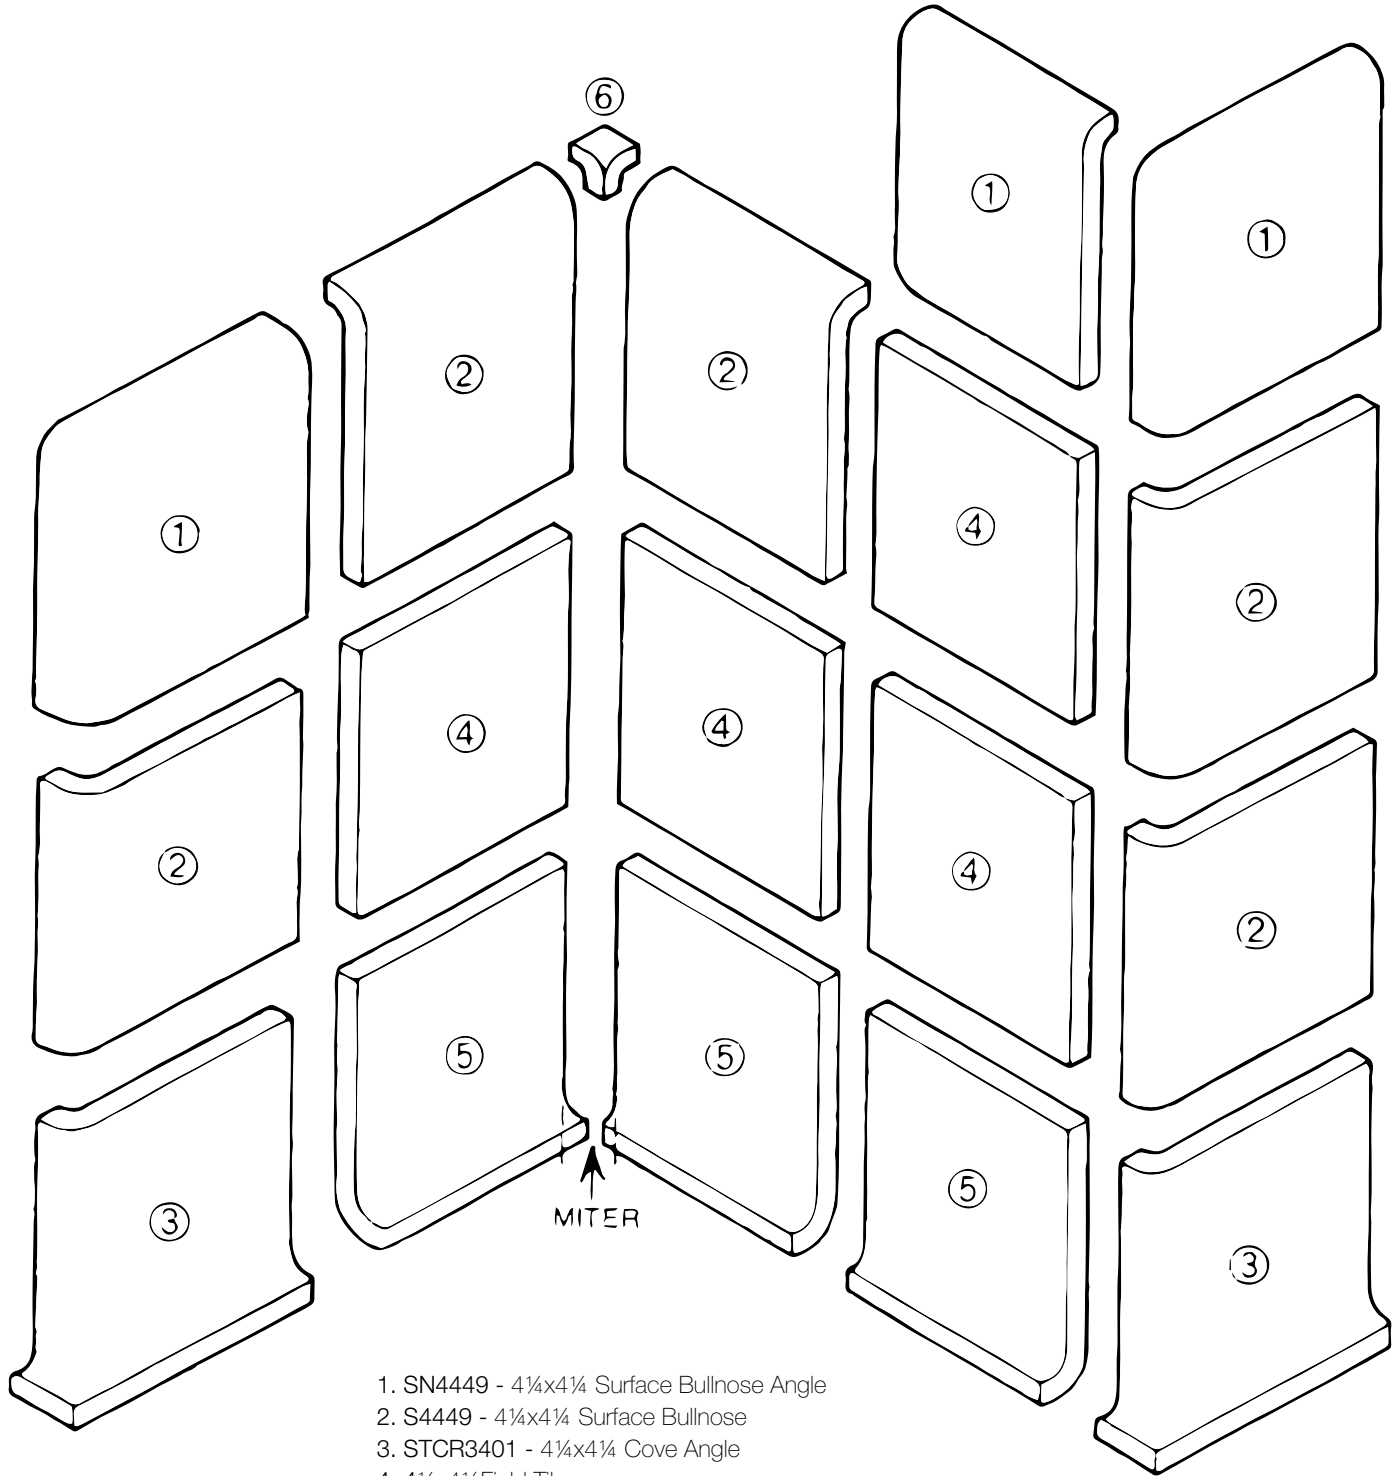

Color Collection Tender Gray Bright 3"x6"

Color Collection White Ice Bright 2"x8"

Color Collection White Ice Bright 6"x6"

Color Collection Taupe Matte 4"x16"

Trims Installation Suggestion

4 1/4" x 4 1/4" Conventional Square in Corners