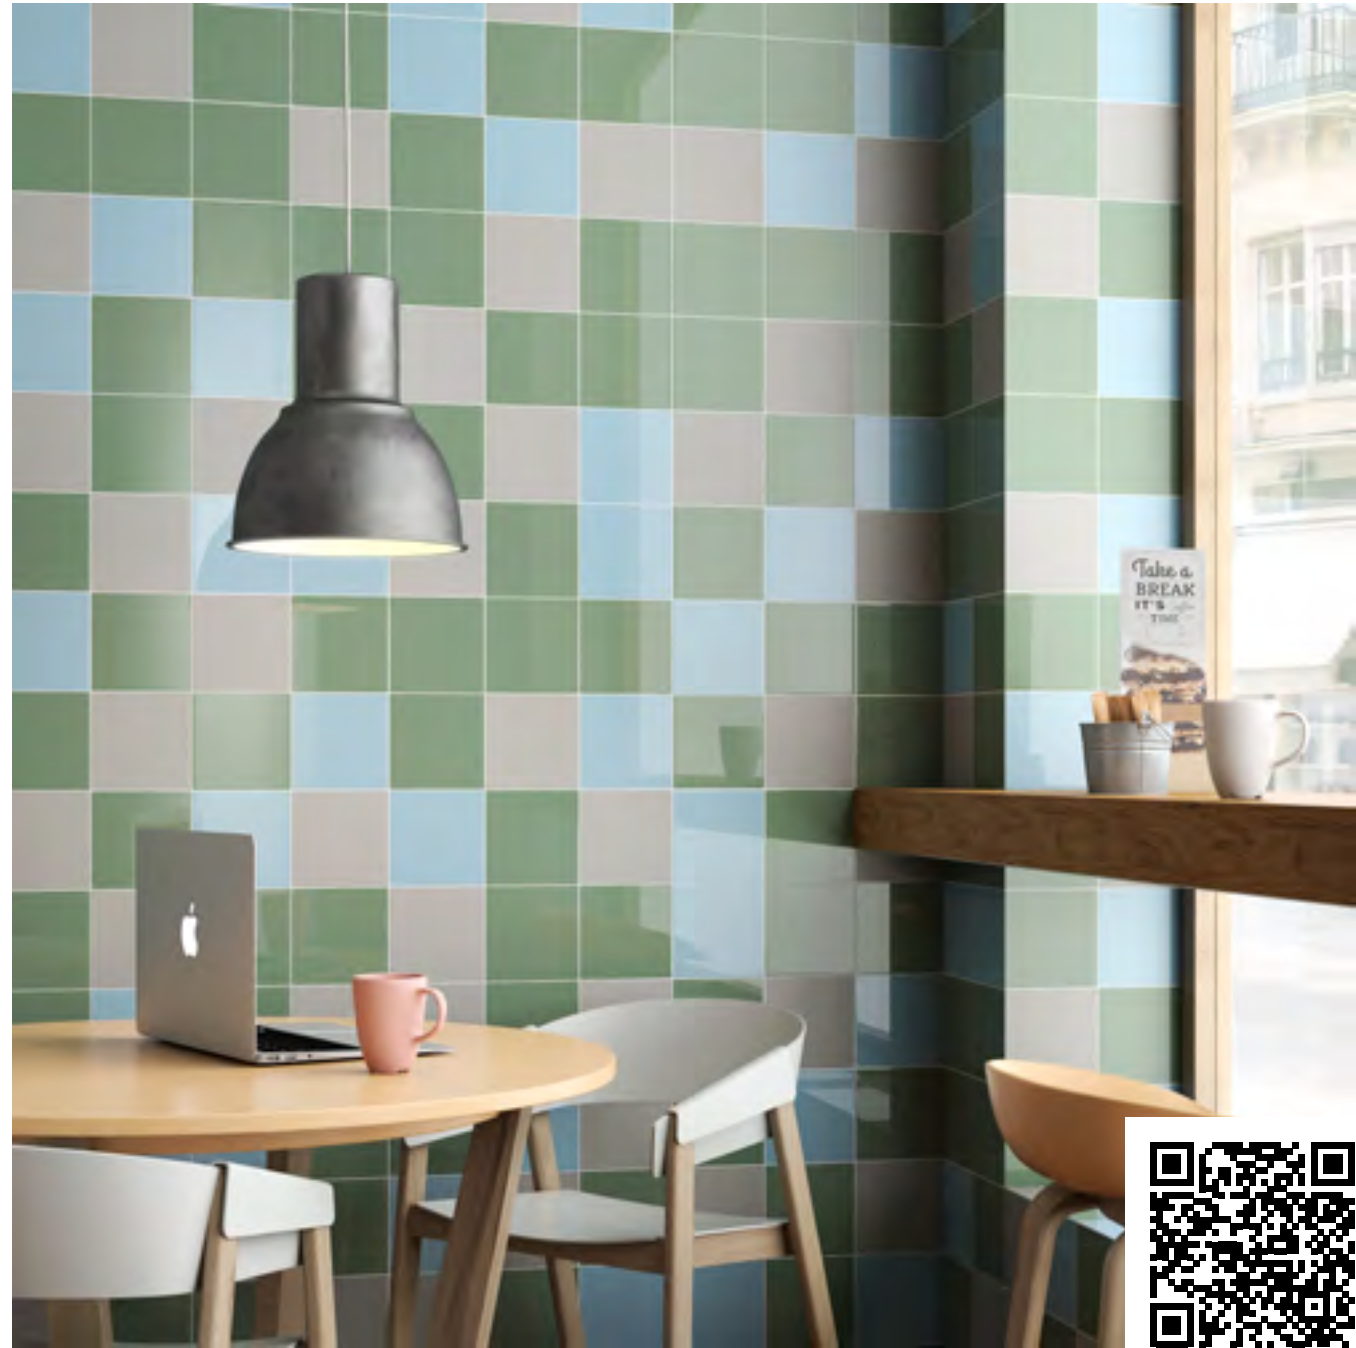

Wall & Deco Collections

COLOR BLOCK

CERAMIC WALL | 25% recycled 

“Our flagship collection, this classic has been revamped with a variety of formats and finishes to make it even more modern and versatile. Ideal for any commercial or residential space, let our color palette be your inspiration for your next project.”