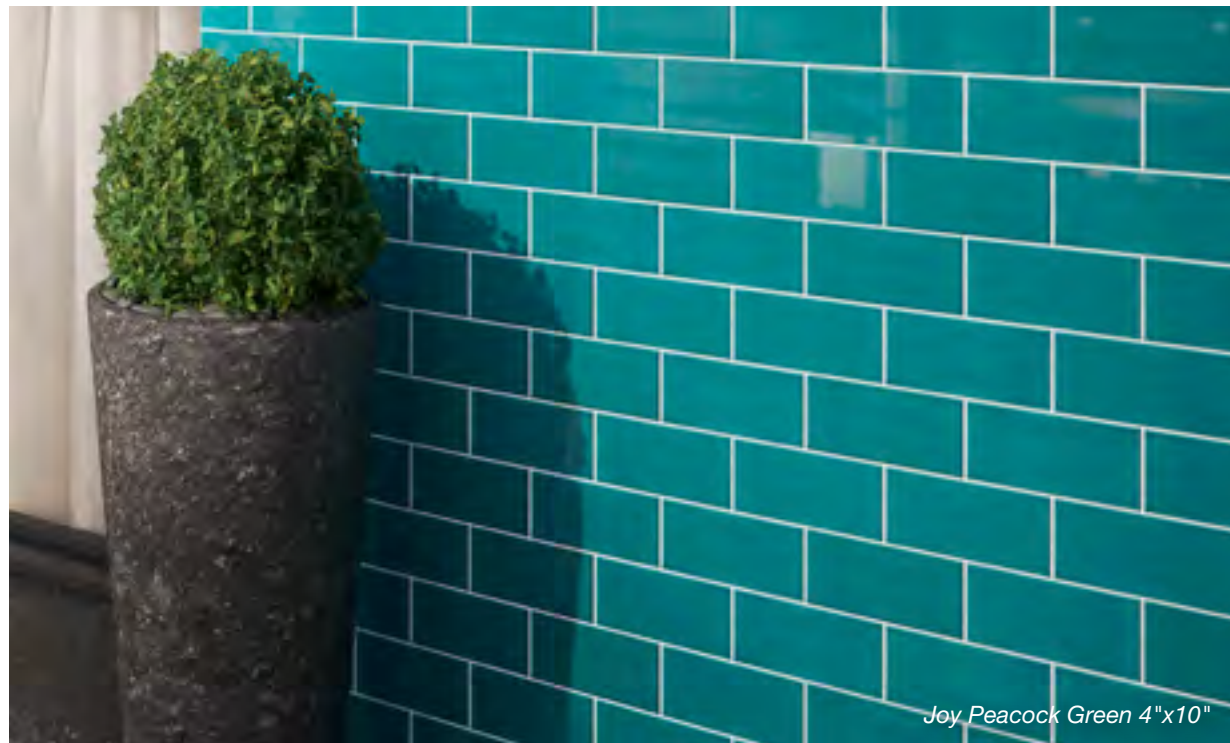

Joy Velvet Pink 4"x10"

Joy Peacock Green 4"x10"

Sizes

Joy 4"x10" Bright

- White JOYWH17-410
- Lavender JOYLV28-410
- Velvet Pink JOYVP05-410
- Burgundy JOYBG04-410
- Tender Gray JOYTG10-410
- Dark Gray JOYDG08-410
- Atoll Blue JOYAB03-410
- Peacock Green JOYPG02-410

Trims