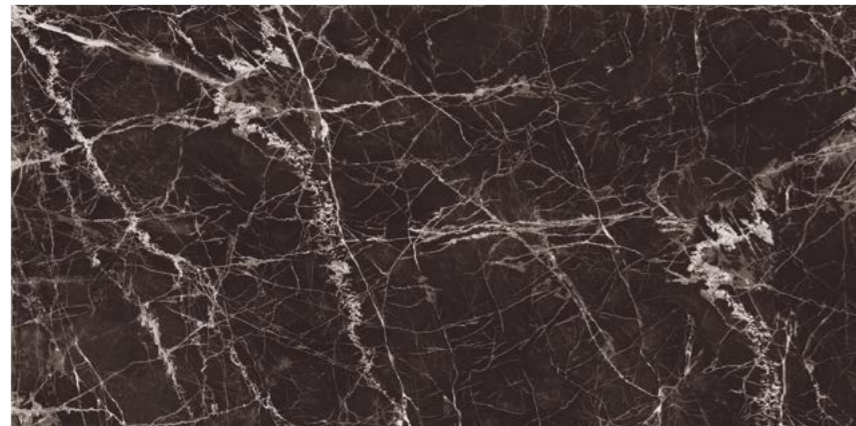

Jewels Maurice Black 24"x48" R

Laurent White

24"x48" R
ULAIRPO1LBV

12"x24" R Bright
ULAIRPO16HV

12"x24" R Matte
ULAIRUP16HV

Maurice Black

24"x48" R
UMAIRPO1LBW

Jewels Laurent White 24"x48" R