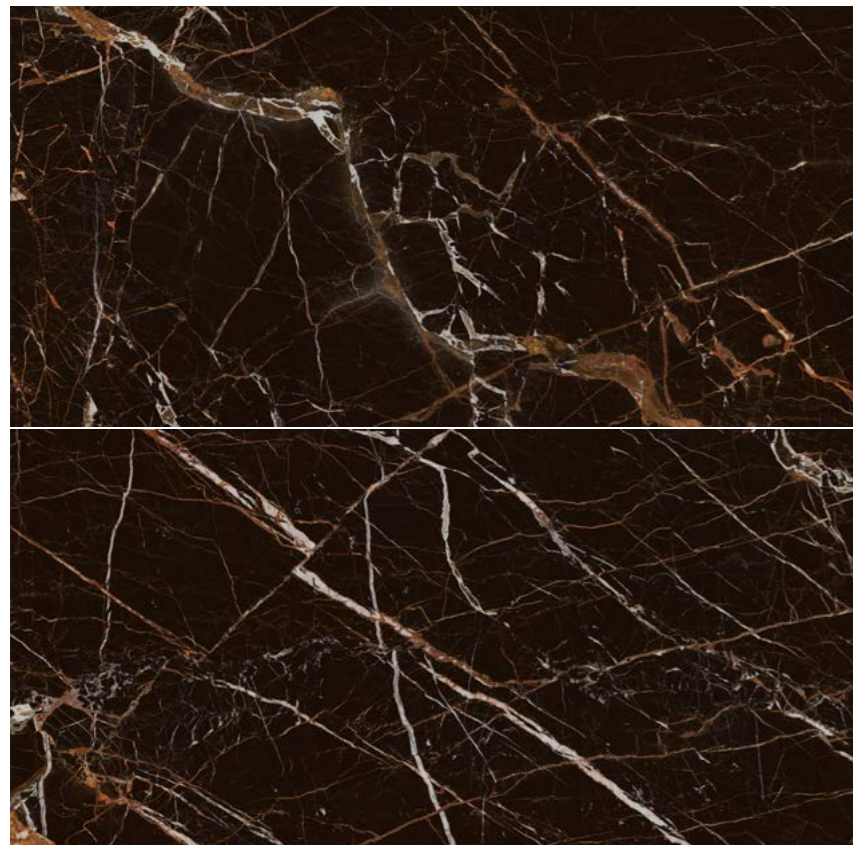

Fulmine

63"x126" R PO
F3W0020161