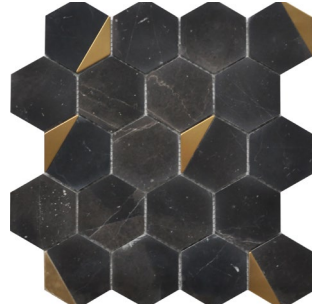

Nero Marquina Hexagon
12"x13" Mosaic
USTOCWM10