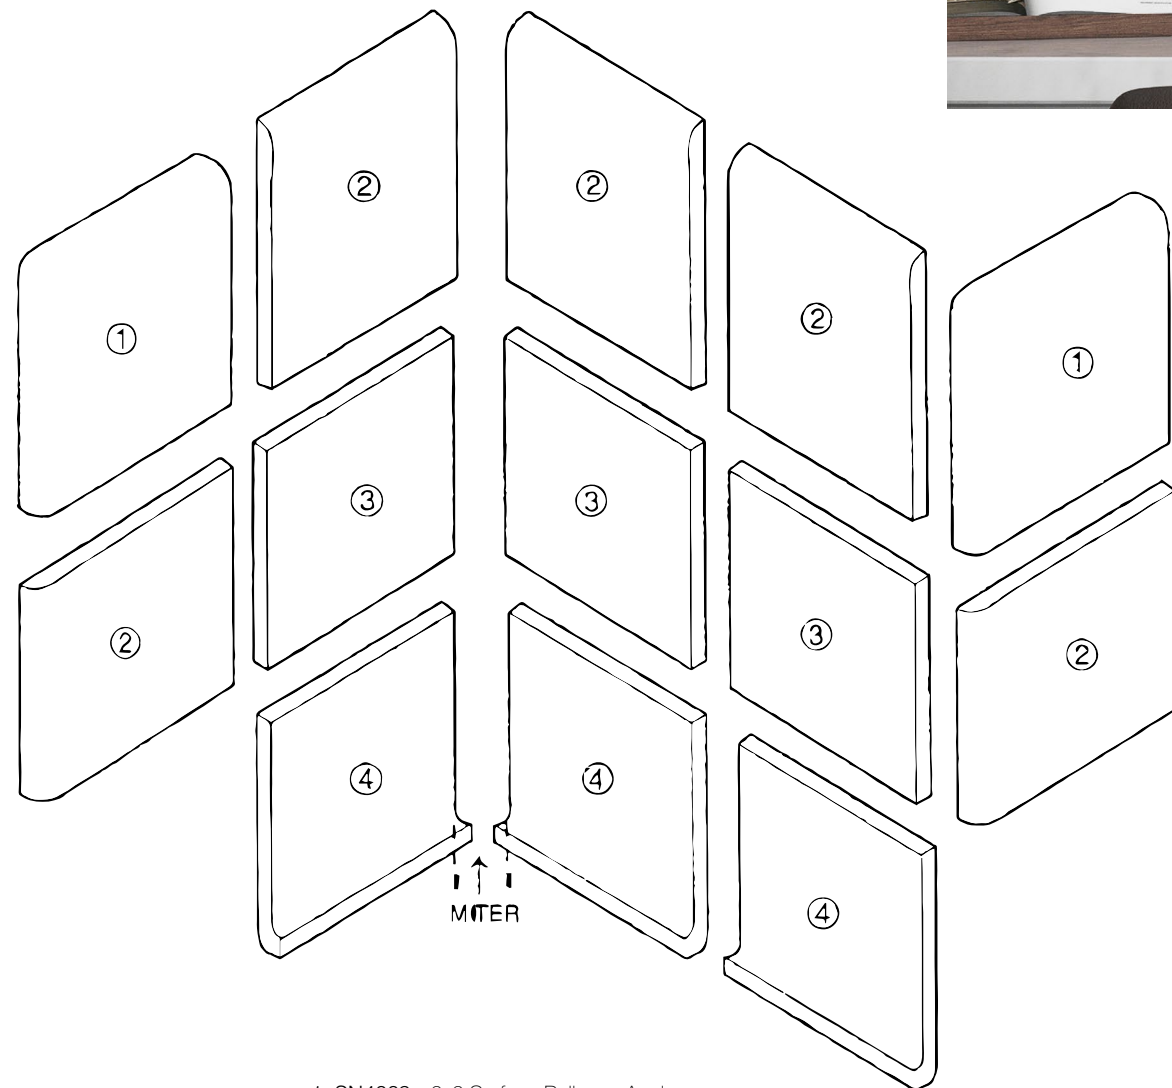

Trims Installation Suggestion

6"x6 Thin-Set Square in Corners

1. SN4669 - 6x6 Surface Bullnose Angle
2. S4669 - 6x6 Surface Bullnose
3. 6x6 Field Tile
4. AT3610 - 6x6 Cove Base