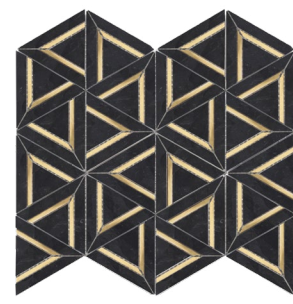

Gray Granite Hexagon
12"x12" Mosaic
FWMGST2005

Nero Marquina Dots
12"x12" Mosaic
FWMRGLDO01

Gray Granite Penny Round
12"x12" Mosaic
FWMGST2009

Nero Marquina Hexagon
12"x13" Mosaic
USTOCWM10

Nero Marquina Metal Geo
12"x14" Mosaic
USTMNMME012