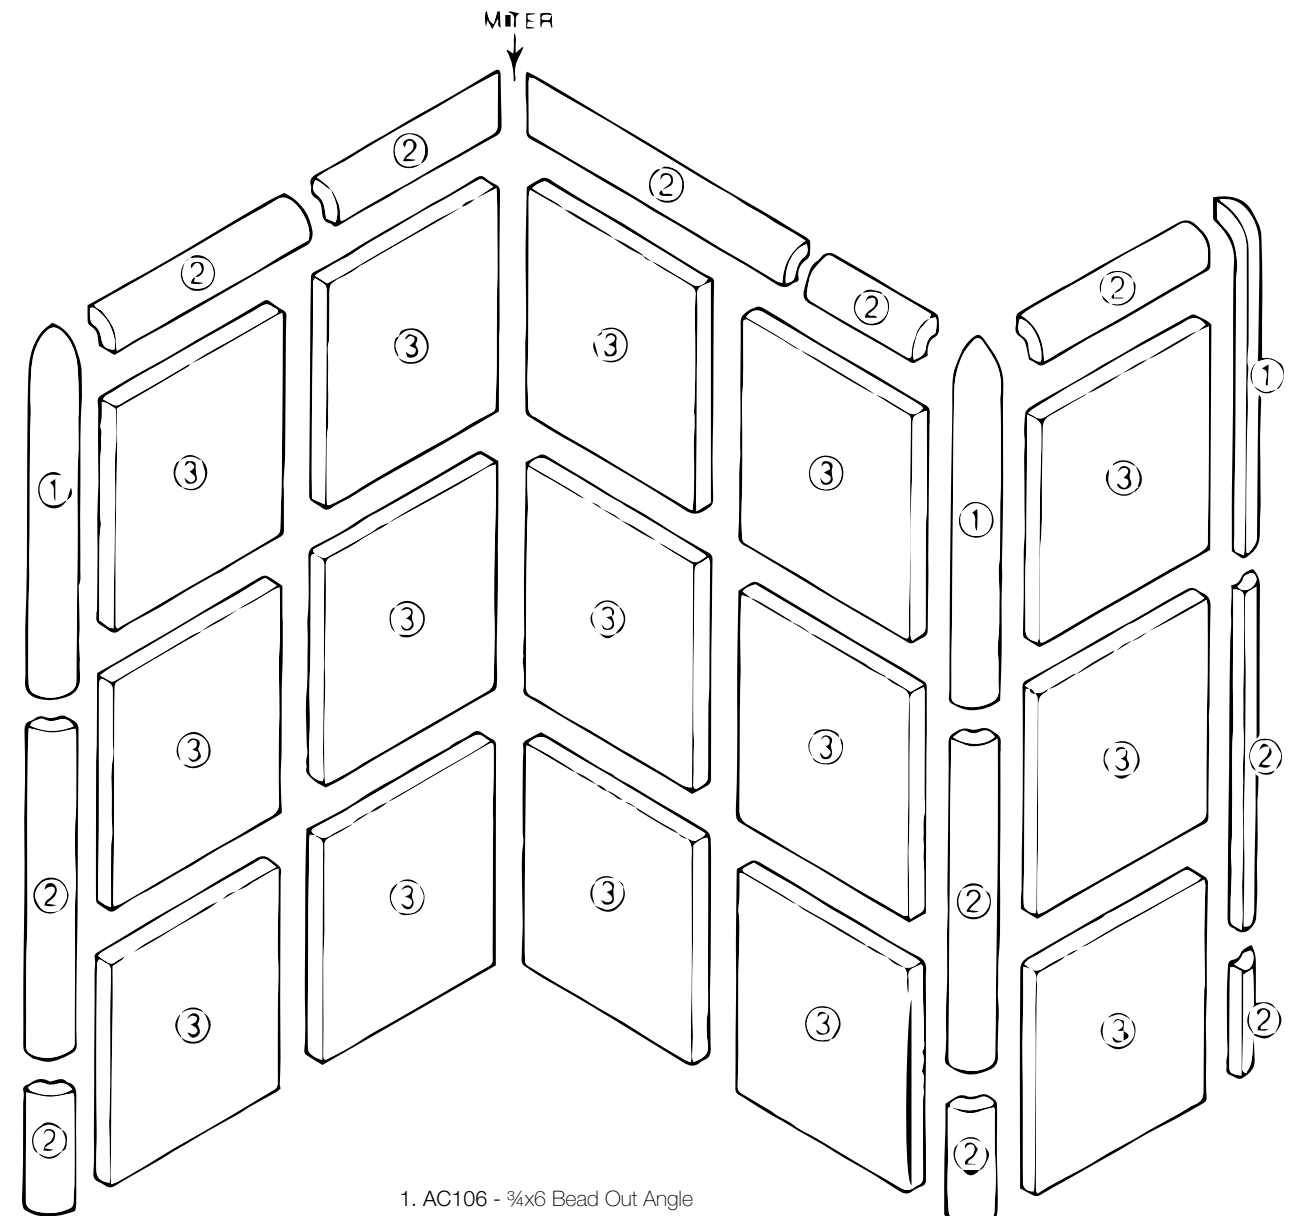

4 1/4" x 4 1/4" Conventional Square in Corners

1. AC106 - 3/4x6 Bead Out Angle
2. A106 - 3/4x6 Bead
3. 4 1/4x4 1/4 Field Tile

Color Collection

Ceramic Wall

Color Collection White Ice Bright & Mustard Bright 4"x4"