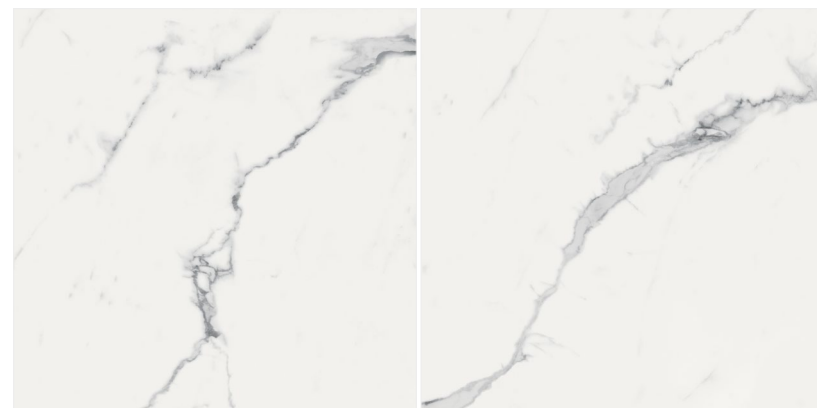

Grey

21"x21"
UAVENU2121I