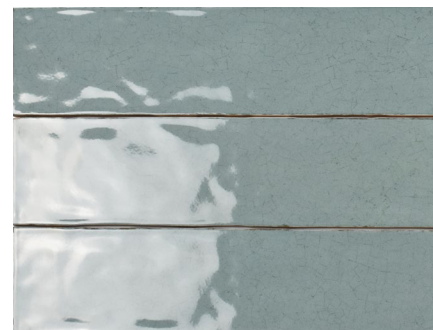

Aqua

3"x12" Crackled
BRIW628-312

3"x12" Bullnose
MAIW628-S4123