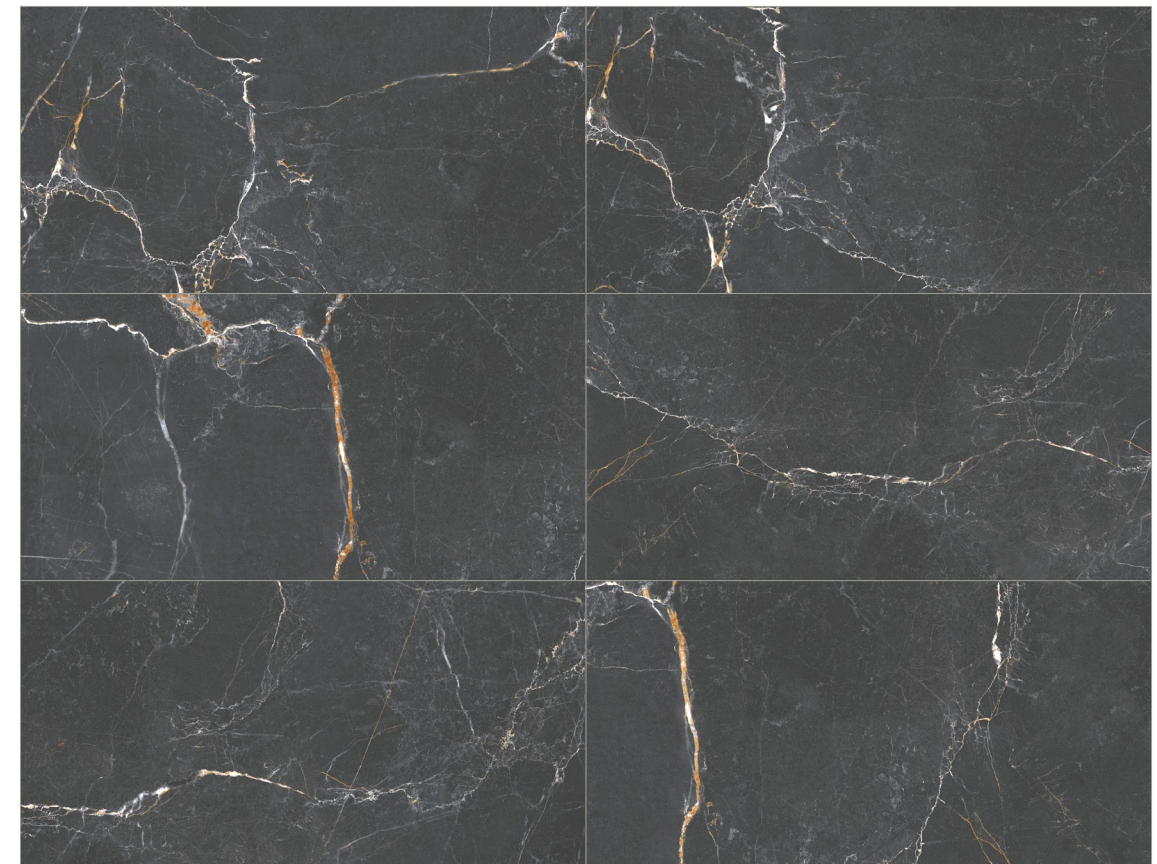

Port Noir

Glazed Porcelain

The contrasts created by the matte and intense striated graphite surface together with streaks of bright and fractured white veins that cross it, give the Port Noir series a sumptuous aesthetic and ideal qualities for both flooring and wall cladding uses.

Port Noir

24"x48" R
FIK7A54161

12"x24" R
FIK7A57161

12"x24" R