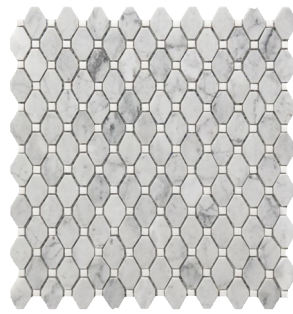

Rockart

Natural Stone & Glass Mosaics

8.5-9
mm

9"x12"
23x30 cm

10"x12"
25x30 cm

11"x12"
28x30 cm

12"x12"
30x30 cm

Large Marble Rhombus
12"x12" Mosaic
USTMROMB006