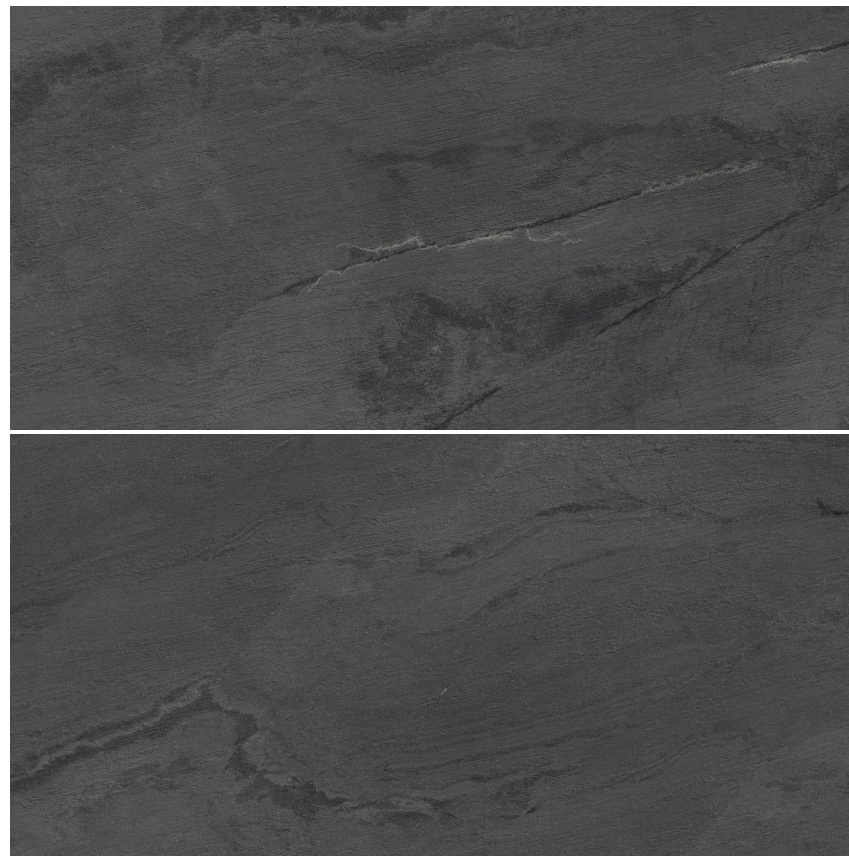

Negro

24"x48" R
FR36A54161

12"x24" R
FR30A57161