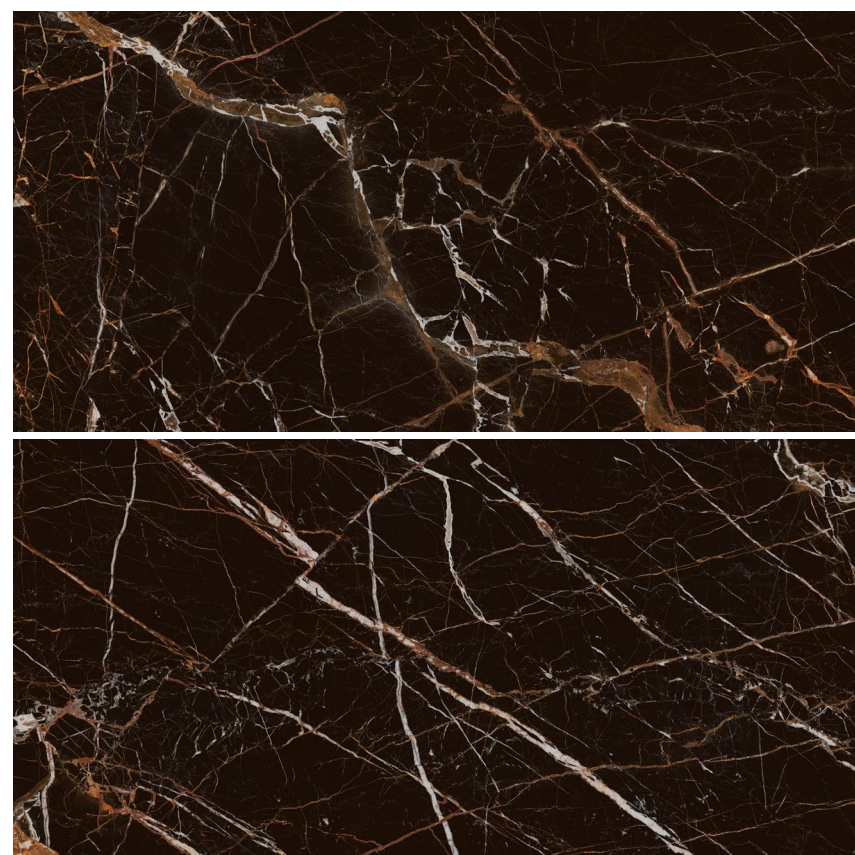

Fulmine

63"x126" R PO
UFUMPM63126

63"x126" R
UFUMMM63126