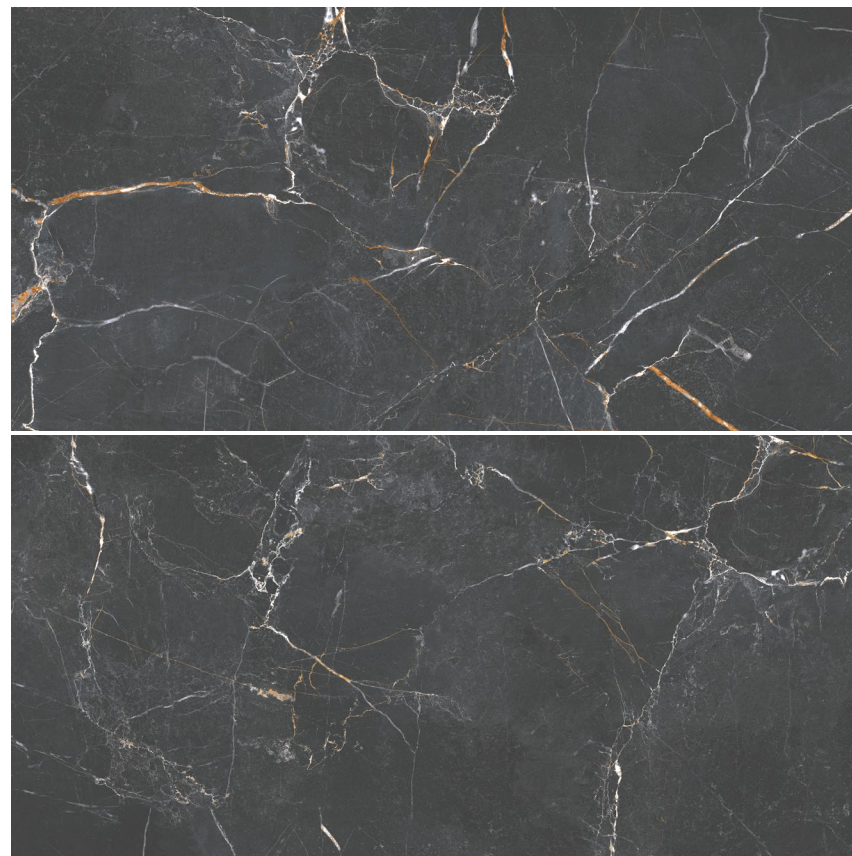

Port Noir

Glazed Porcelain

The contrasts created by the matte and intense striated graphite surface together with streaks of bright and fractured white veins that cross it, give the Port Noir series a sumptuous aesthetic and ideal qualities for both flooring and wall cladding uses.

Port Noir

24"x48" R
FIK7A54161

12"x24" R
FIK7A57161