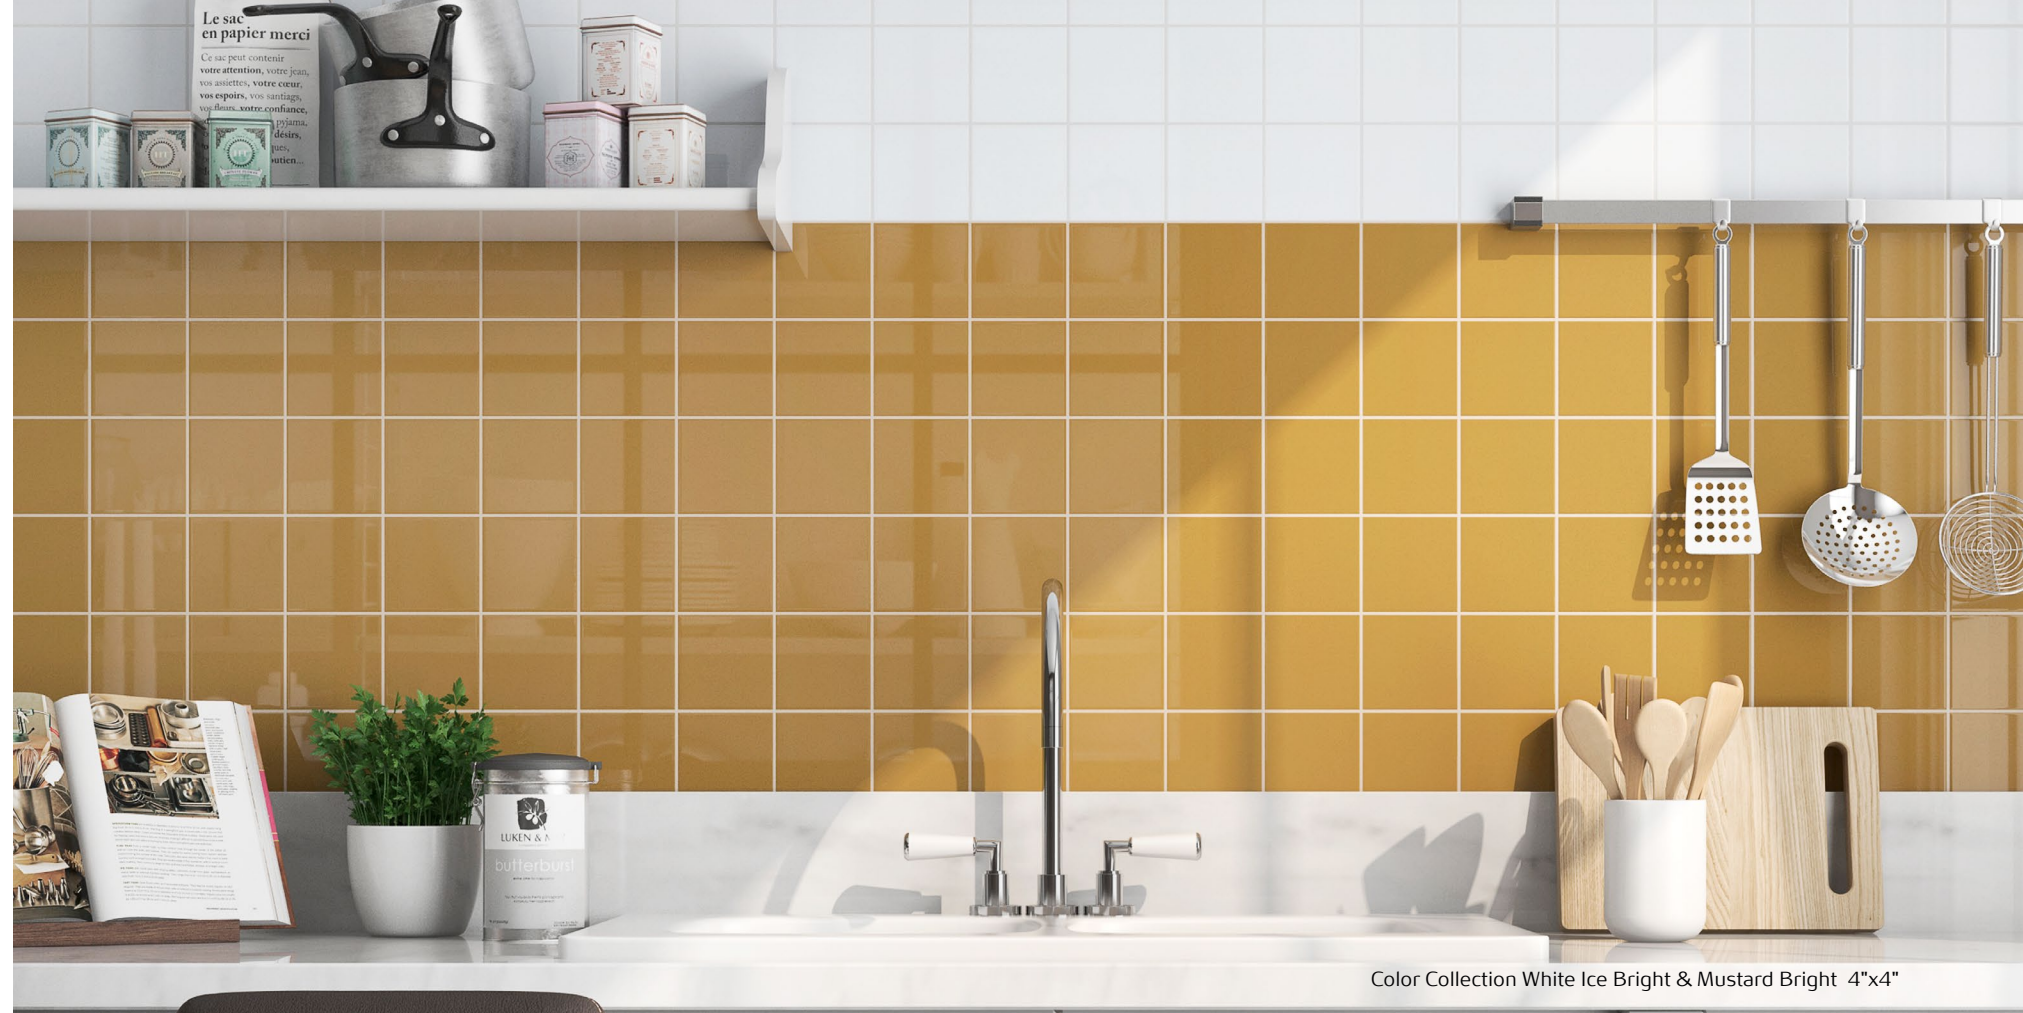

Color Collection

Ceramic Wall

Color Collection White Ice Bright & Mustard Bright 4"x4"