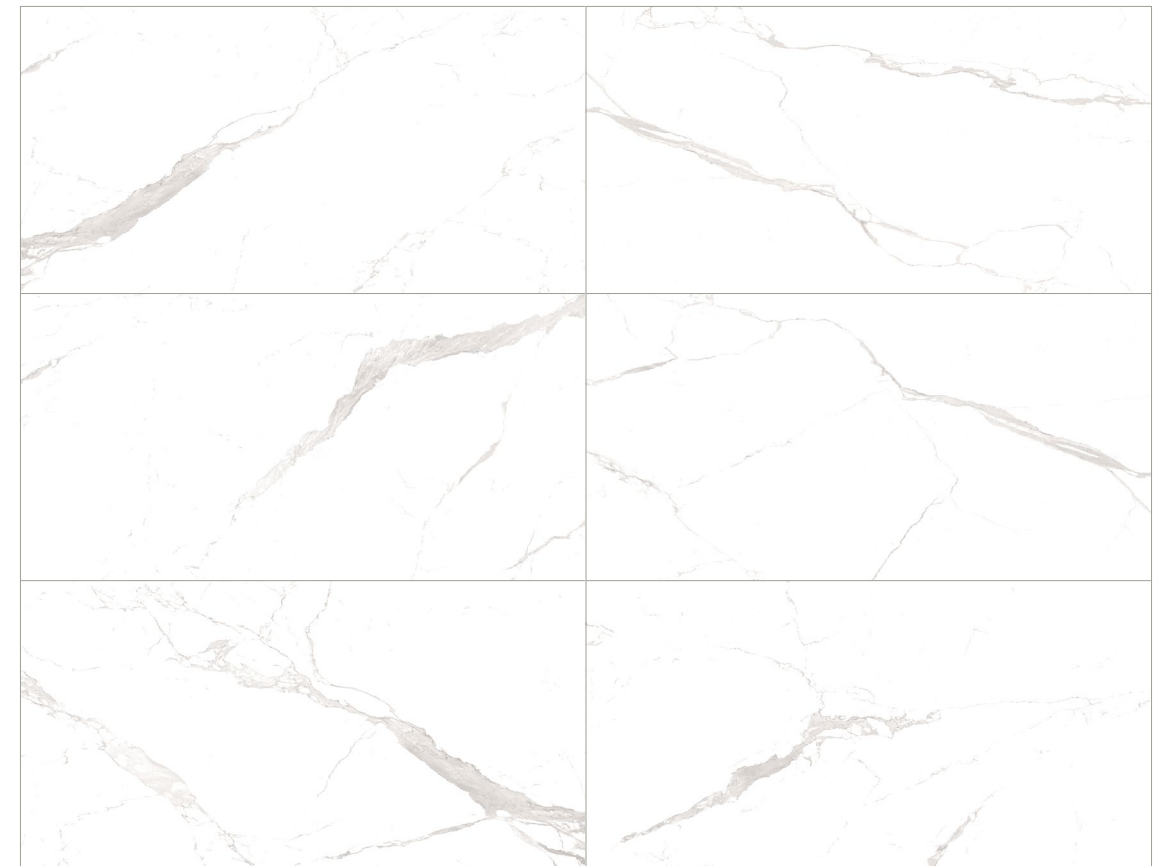

MARBLES

Alaska White 24"x48" R PO

White

24"x48" R PO
GFALAWH-2448PO

Avenue

Glazed Porcelain

21"x21"
54.4x54.4 cm

Where elegance meets versatility. With its exquisite marble design in a range of cool and warm hues, this porcelain tile series offers a sophisticated yet adaptable solution for creating spaces that exude luxury and timeless charm.