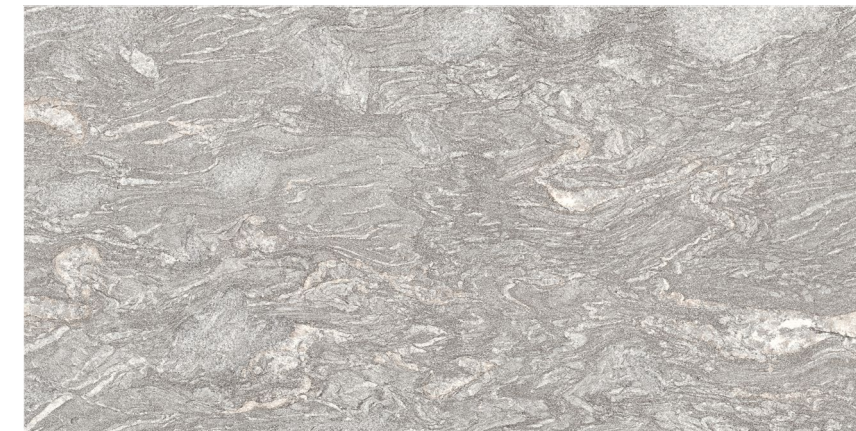

Silver

24"x48" R
UZENSTO1LBL

12"x24"
UZENSTO16BL