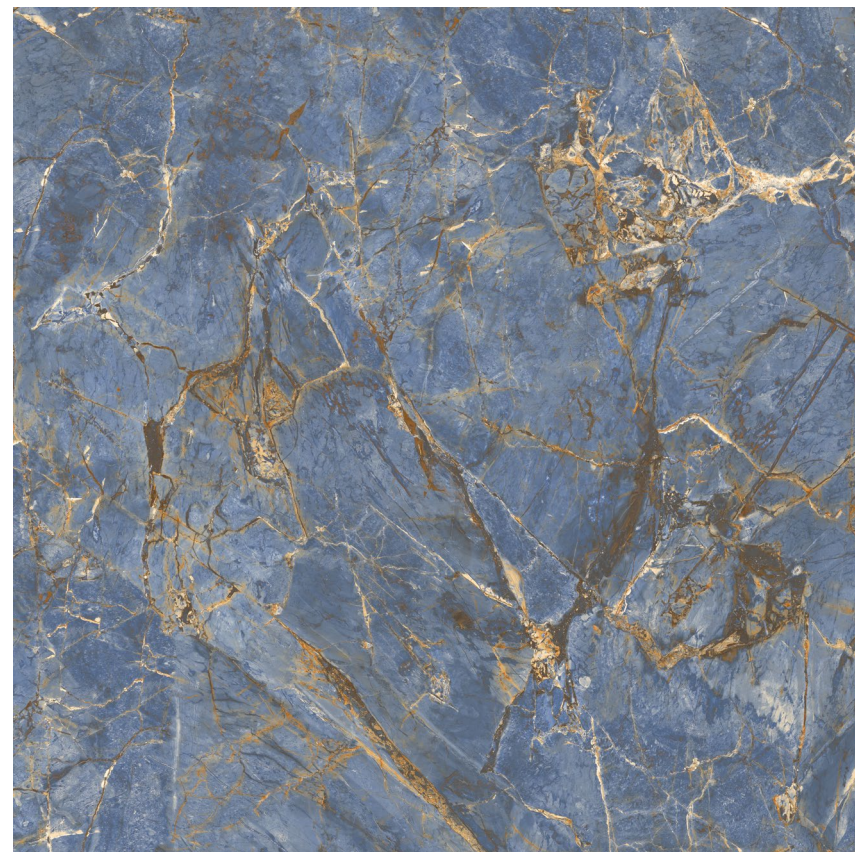

 **48"x48" R**
120x120 cm
  **24"x48" R**
60x120 cm

Marble Nouveau PO 48"x48" R

MARBLES - STONES - CONCRETES

Sahara Noir UP 24"x48" R

Marble Nouveau

48"x48" R UP
F3702E8151

48"x48" R PO
F3701E8151

Sahara Noir