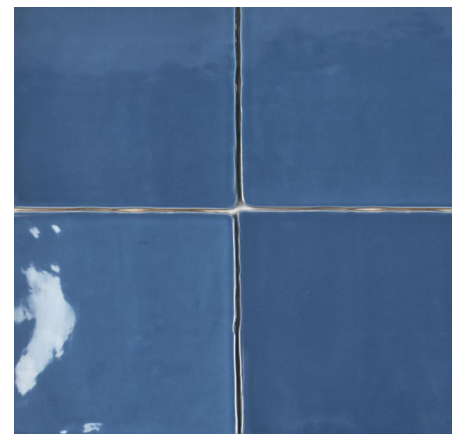

Azul

5"x5"
FHWE06P151

2.5"x5"
FHWE07P151

2.5"x5" Bullnose
FHWE09P151