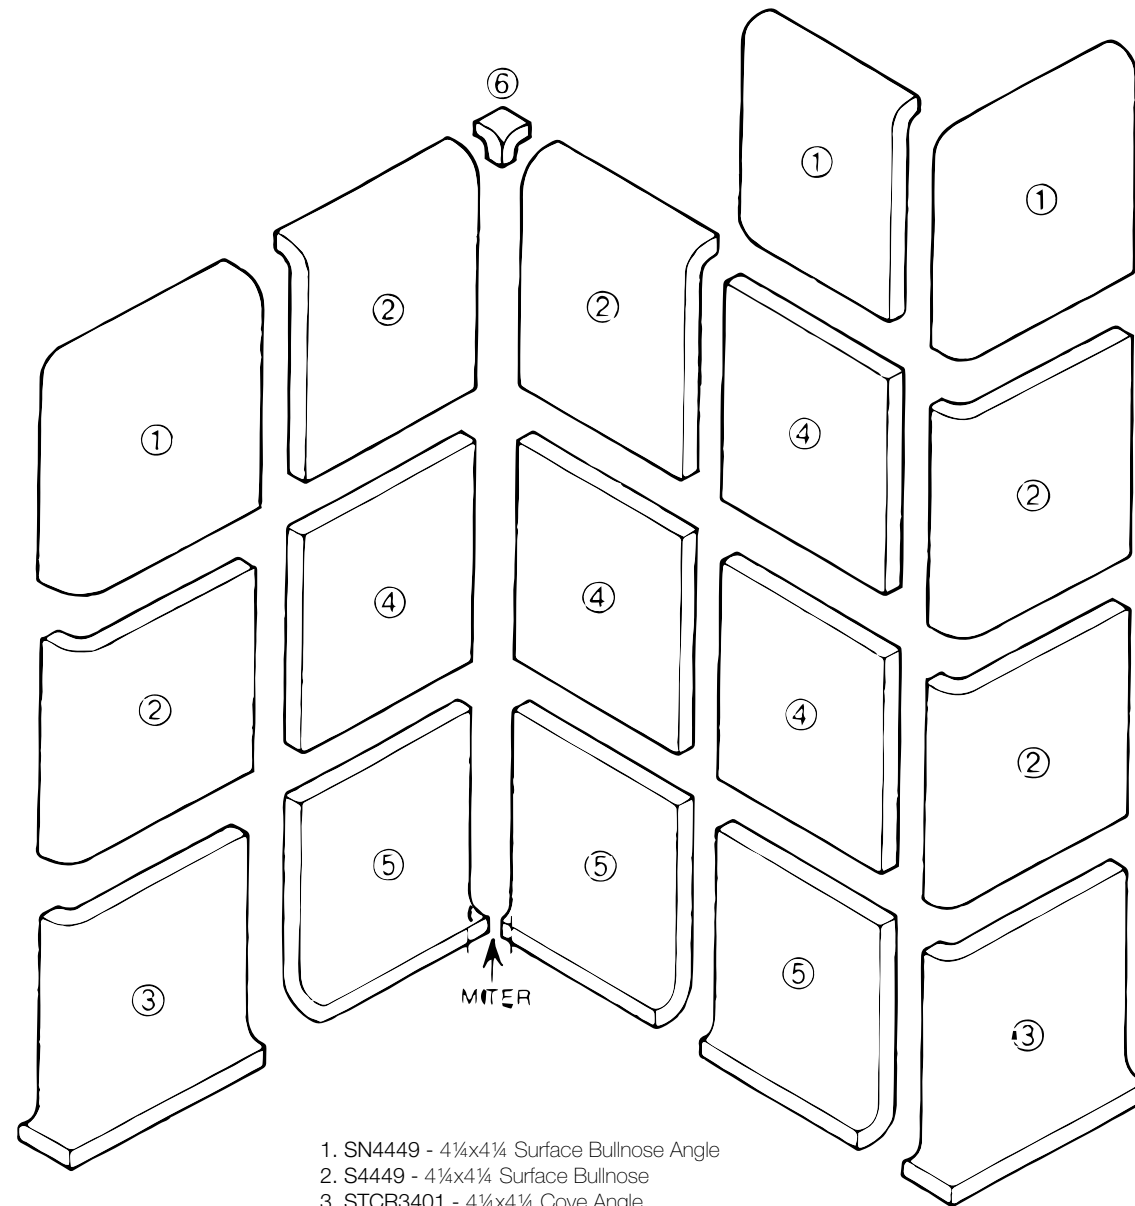

Trims Installation Suggestion

4 1/4" x 4 1/4" Conventional Square in Corners

1. SN4449 - 4 1/4x4 1/4 Surface Bullnose Angle
2. S4449 - 4 1/4x4 1/4 Surface Bullnose
3. STCR3401 - 4 1/4x4 1/4 Cove Angle
4. 4 1/4x4 1/4 Field Tile
5. AT3401 - 4x4 Cove Base
6. AK106 - 3/4x3/4 Universal In Angle