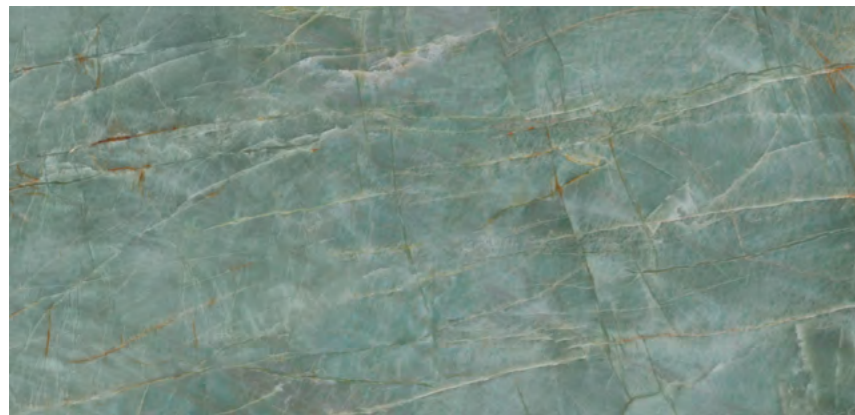

Polished Porcelain

 | 48"x98" R

Topazio

Polished Porcelain

48"x98" R
120x250 cm

48"x98" R PO & ST

Topazio

Polished Porcelain