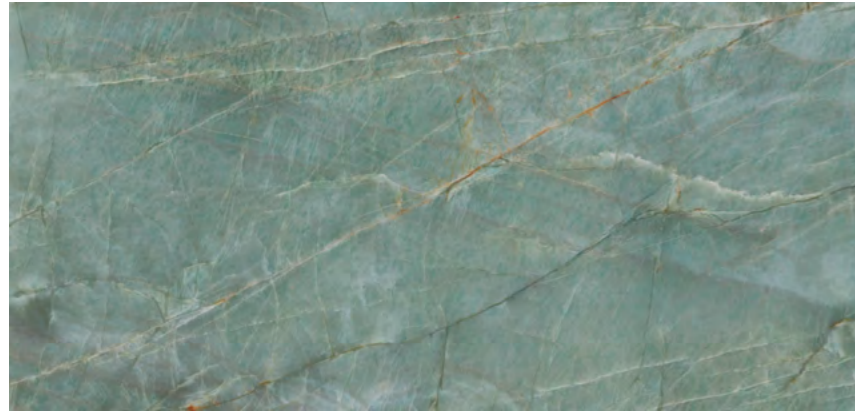

Polished Porcelain

 | 48"x98" R

Topazio

Polished Porcelain

48"x98" R
120x250 cm

48"x98" R PO & ST

Topazio

Polished Porcelain