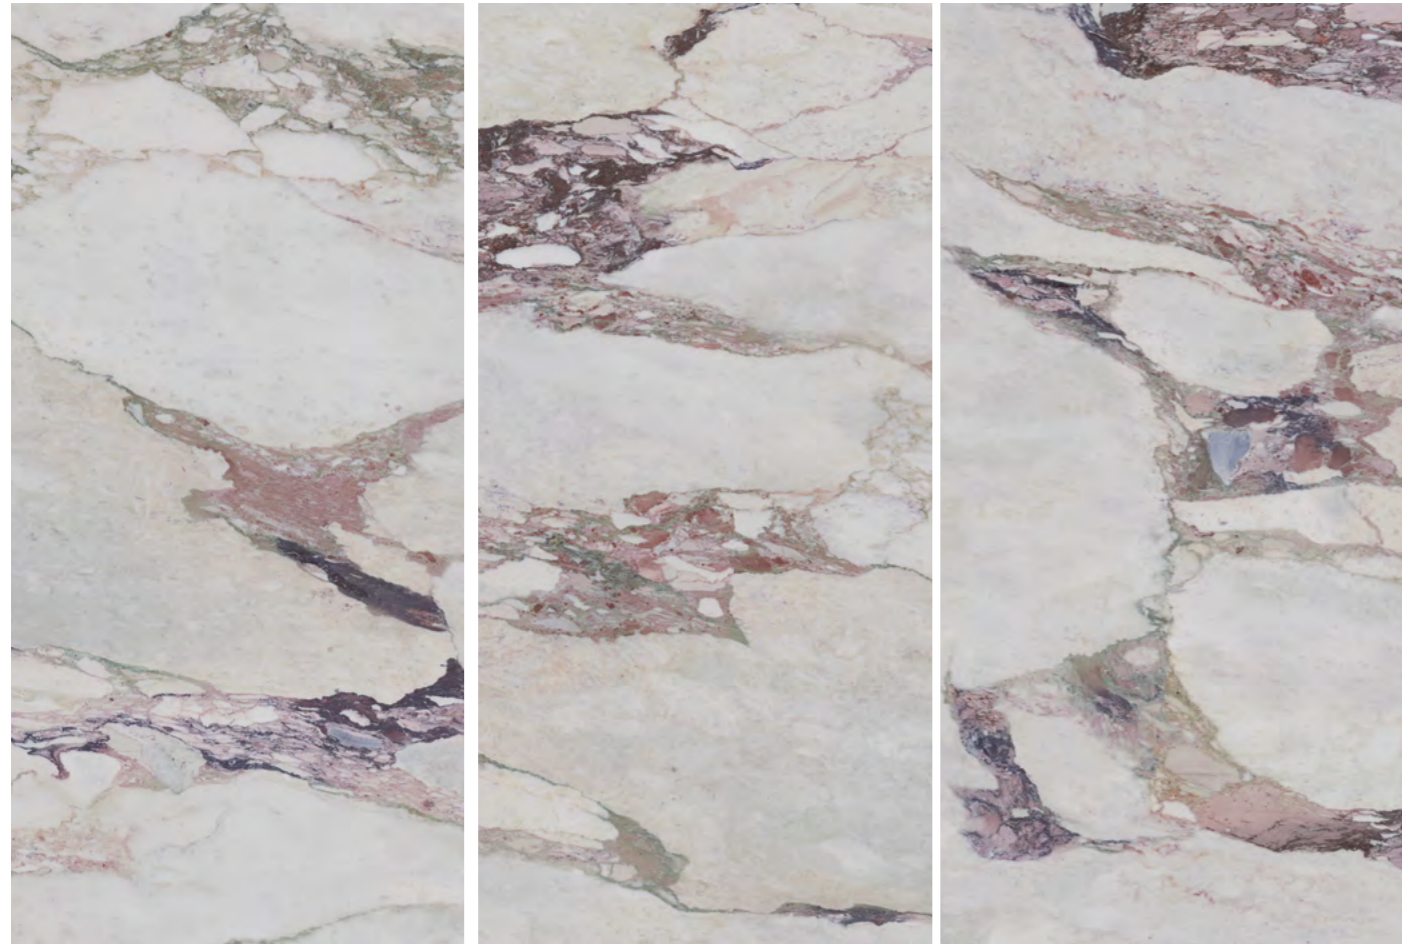

Roca

XL SLAB

Breccia Vino

Breccia Vino

The Breccia Vino Series features large-format tiles that replicate the dramatic textures of Italian marble. It caters to the High-Low design trend, allowing luxury to blend with simplicity. These tiles come in Soft Touch and Polished finishes, the latter providing a glossy, enamel layer that enhances the tile's marsala and gray colors. Versatile for use on various surfaces, they're suitable for flooring, walls, and even furniture like countertops and panels.

Polished Porcelain

📏 📐 📦 📌 | 63"x126" R

Breccia Vino

Polished Porcelain

slim

63"x126" R
160x320 cm

63"x126" R PO

Breccia Vino