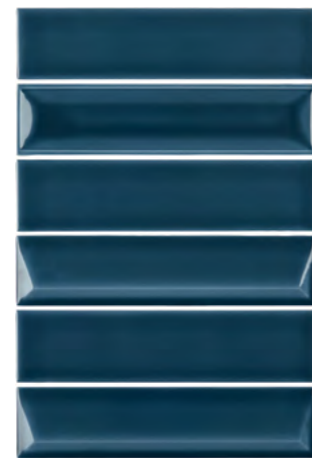

Roca

Contour

Contour

Contour is a bold tile collection defined by depth, gloss, and sculptural expression. Its rich burgundy tone is enhanced by a high-shine finish, while select 3D pieces introduce dimensional relief that plays with light and shadow. Designed to combine flat and textured surfaces, Contour creates dynamic wall compositions with movement, rhythm, and architectural impact.

Ceramic Wall

 | 8"x12" Mosaic Mesh

Contour

Ceramic Wall

8"x12" Mosaic Mesh
20x30 cm

Alabaster

8"x12" Mosaic Mesh

Burgundy

8"x12" Mosaic Mesh

Mocha

8"x12" Mosaic Mesh

Cobalt

8"x12" Mosaic Mesh

Contour

Ceramic Wall

8"x12" Mosaic Mesh
20x30 cm