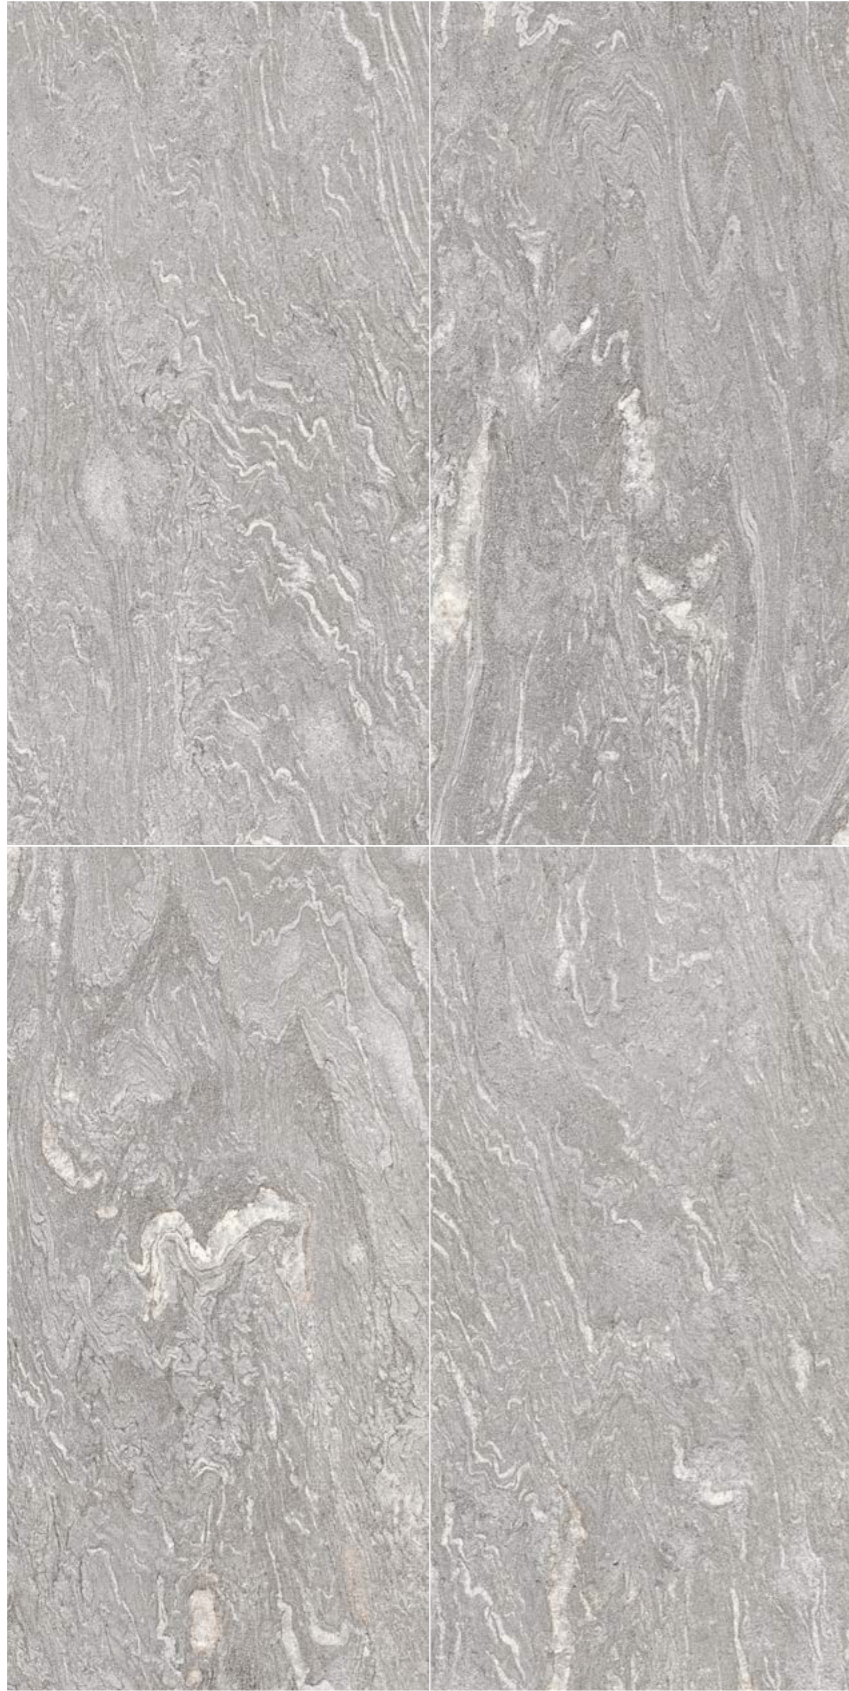

Roca

Zen Stone

Zen Stone

A tile collection that flawlessly captures the graceful movements of Cipollino Marble veins and the peaceful flow of Karesansui, also known as the Zen gardens. The captivating design of this collection takes you on a journey of tranquil harmony and balance, enveloping your space in an atmosphere of pure bliss.

Glazed Porcelain

24"x48" R - 12"x24"

Zen Stone

Glazed Porcelain

8.5-10.8 mm |  | **24"x48" R** **12"x24"**
60x120 cm 30x60 cm

Silver

24"x48" R

12"x24"