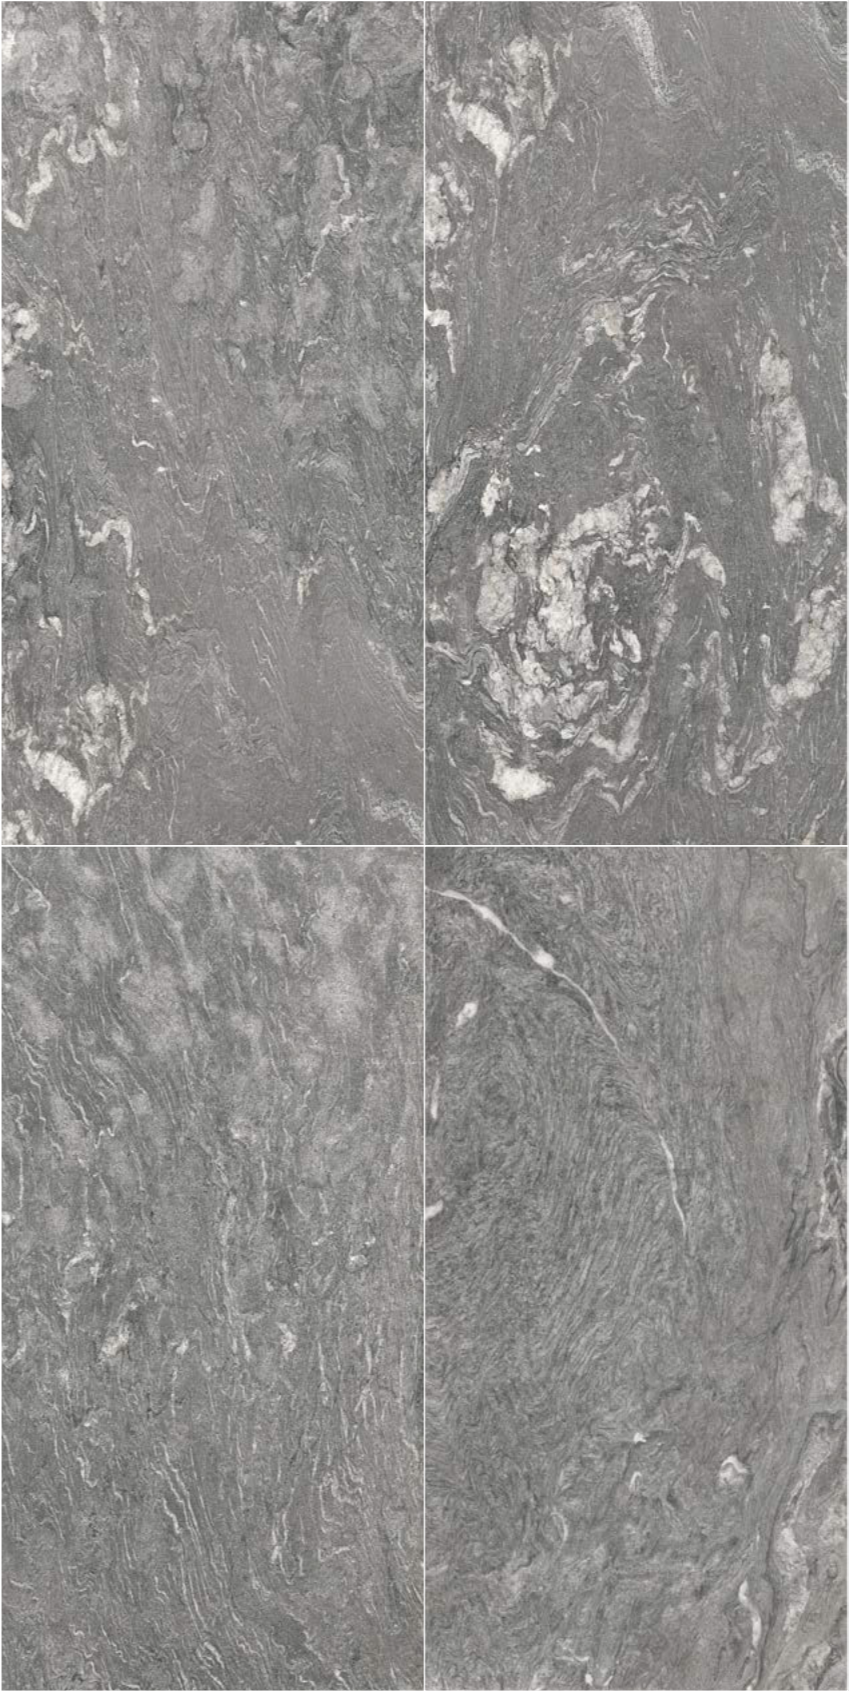

Roca

Zen Stone

Zen Stone

A tile collection that flawlessly captures the graceful movements of Cipollino Marble veins and the peaceful flow of Karesansui, also known as the Zen gardens. The captivating design of this collection takes you on a journey of tranquil harmony and balance, enveloping your space in an atmosphere of pure bliss.

Glazed Porcelain

24"x48" R - 12"x24"

Zen Stone

Glazed Porcelain

8.5-10.8 mm |  | **24"x48" R** **12"x24"**
60x120 cm 30x60 cm

Silver

24"x48" R

12"x24"