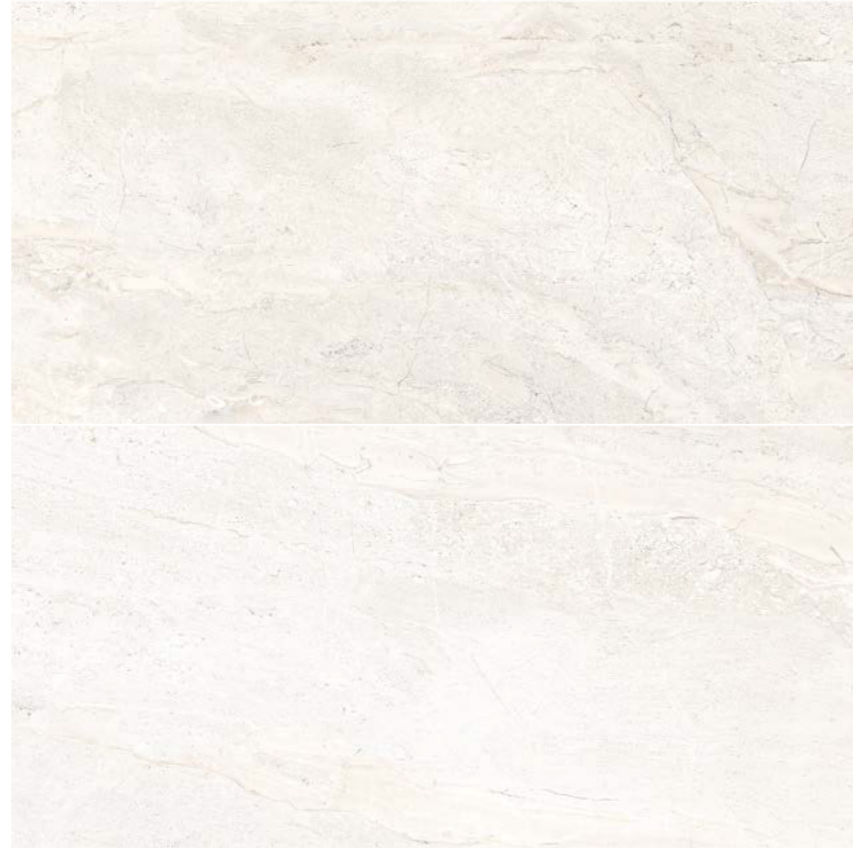

Roca

Weston

CERAMIC

Weston

A Mesmerizing Hybrid of Marble's Elegance and Stone's Strength. Experience a unique textural journey, elevating spaces with timeless sophistication.

Ceramic Floor

◇ 12"x24" - 17"x17" - 13"x13"

Weston

Ceramic Floor

12"x24"
30x60 cm

17"x17"
44x44 cm

13"x13"
33x33 cm

White

17"x17"

12"x24"