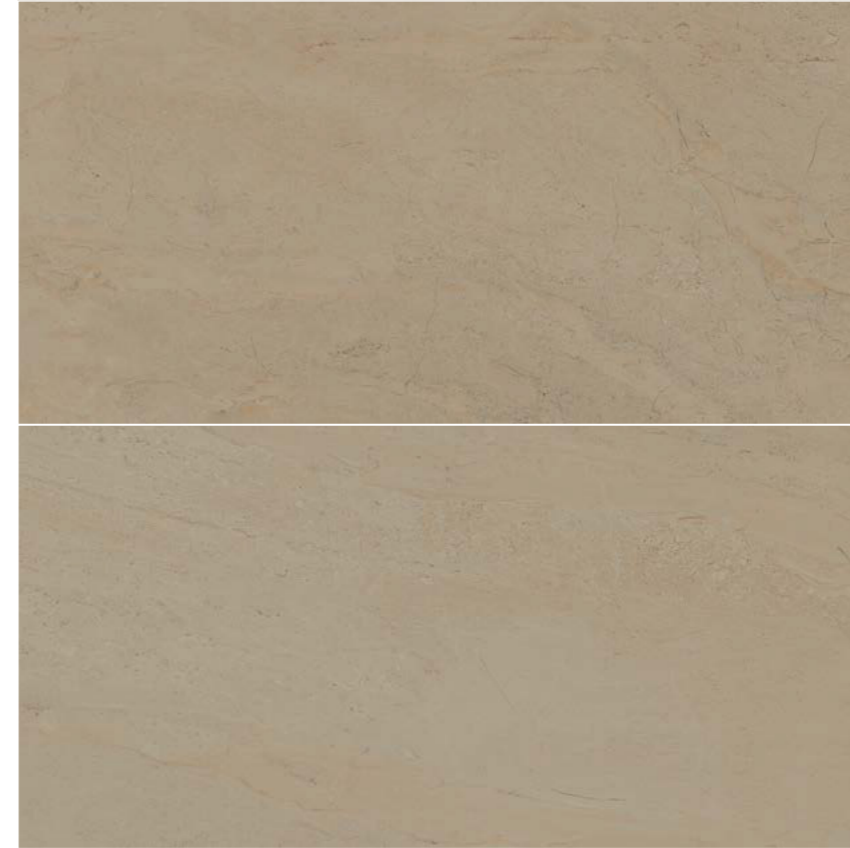

Roca

Weston

CERAMIC

Weston

A Mesmerizing Hybrid of Marble's Elegance and Stone's Strength. Experience a unique textural journey, elevating spaces with timeless sophistication.

Ceramic Floor

◇ 12"x24" - 17"x17" - 13"x13"

Weston

Ceramic Floor

12"x24"
30x60 cm

17"x17"
44x44 cm

13"x13"
33x33 cm

White

17"x17"

12"x24"

13"x13"

12"x12" Mosaic

Brown

17"x17"

12"x24"

13"x13"

12"x12" Mosaic

Beige