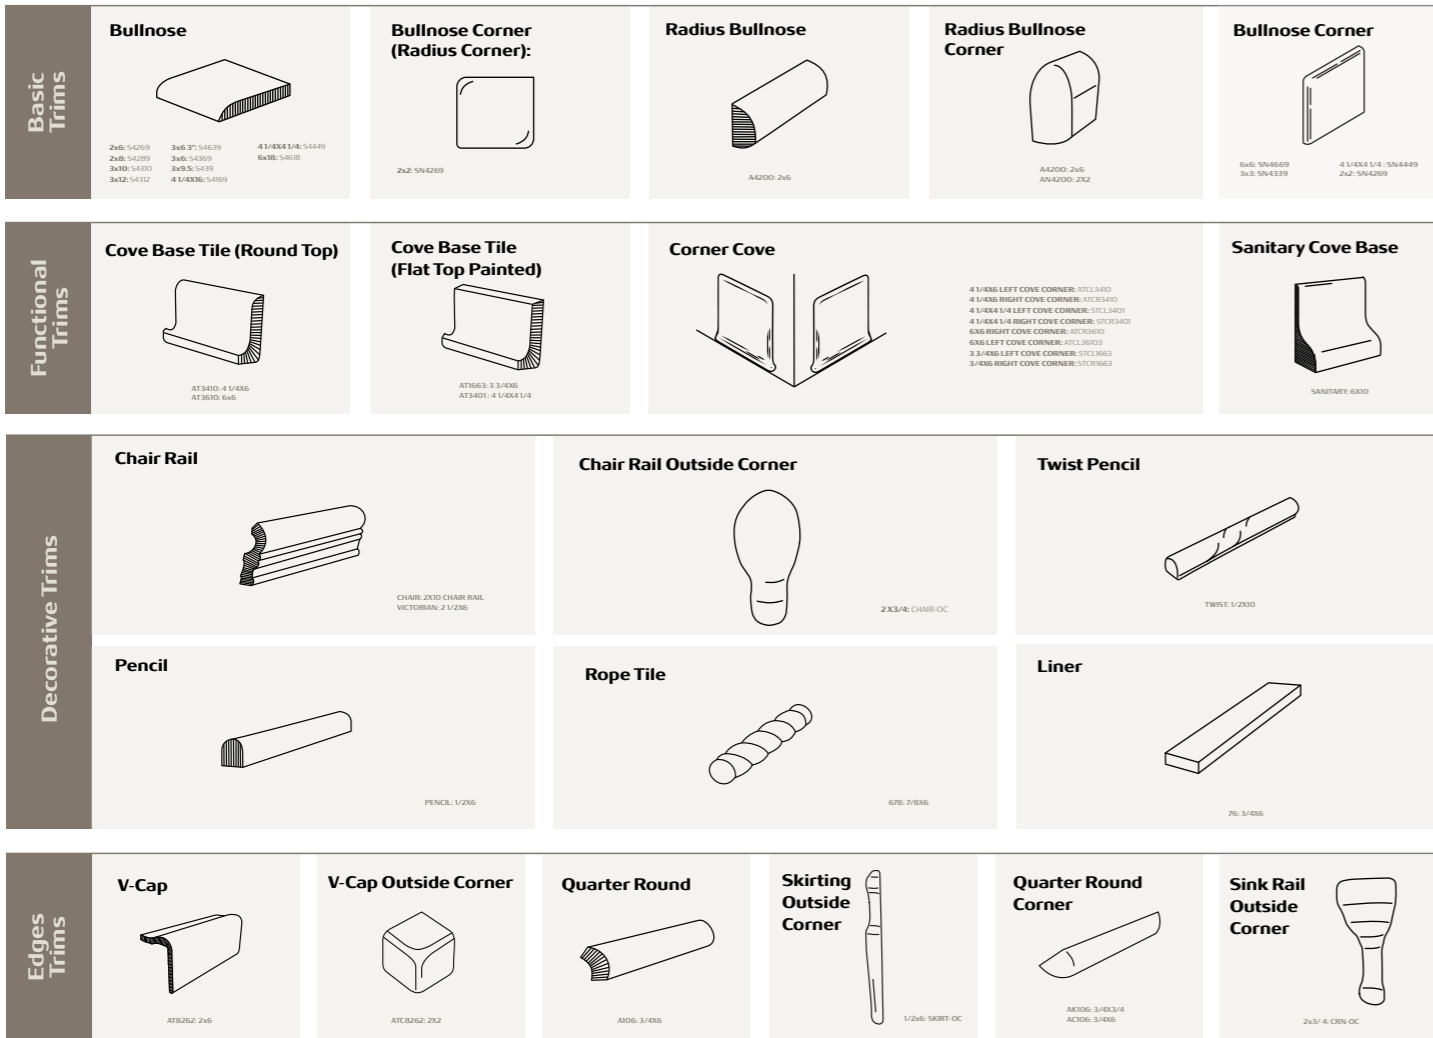

# Color Collection Trims

Ceramic Wall