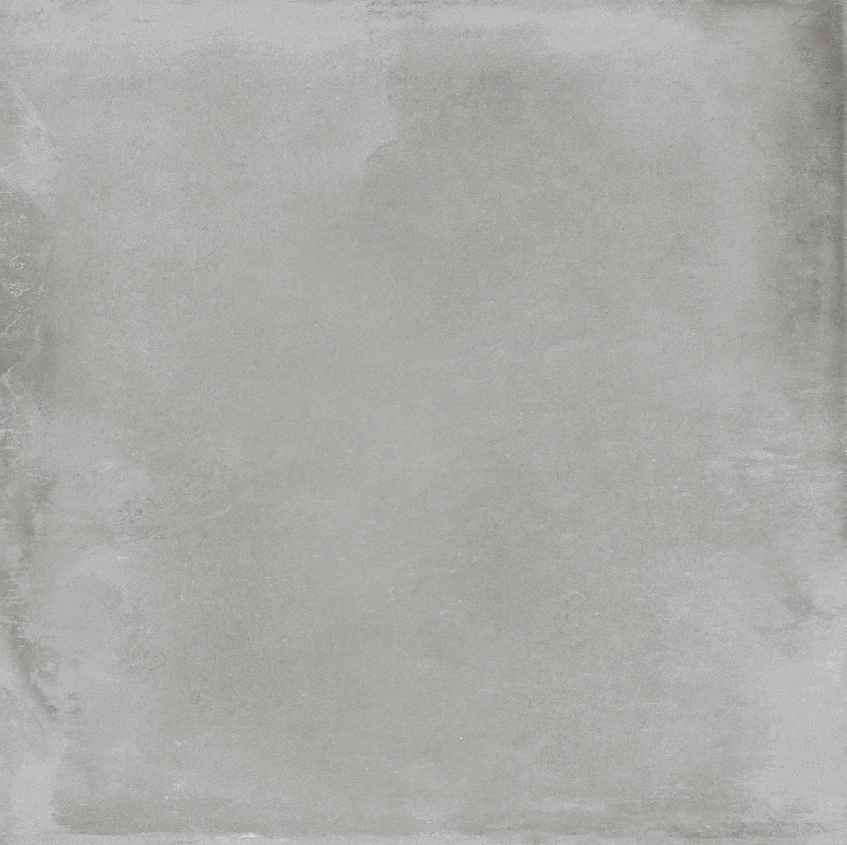

Roca

Derby

Derby Beige 32"x32" R

Derby

Derby, industrial design. With a minimalistic inspiration, Derby offers a range of full body porcelain tiles that replicate the design of marked cement where the movement of graphics plays subtly in changes of hues and less defined frames. Its porcelain finish makes it suitable both for commercial and residential applications.

Color Body Porcelain

◇ 35"x35" R

Derby Vison 35"x35" R & Vison 11.5"x17" Hexagon Mosaic

Derby Negro 35"x35"R

Derby Beige Hexagon Mosaic 11.5"x17"

Derby

Color Body Porcelain

7 mm | | **35"x35" R**
89x89 cm