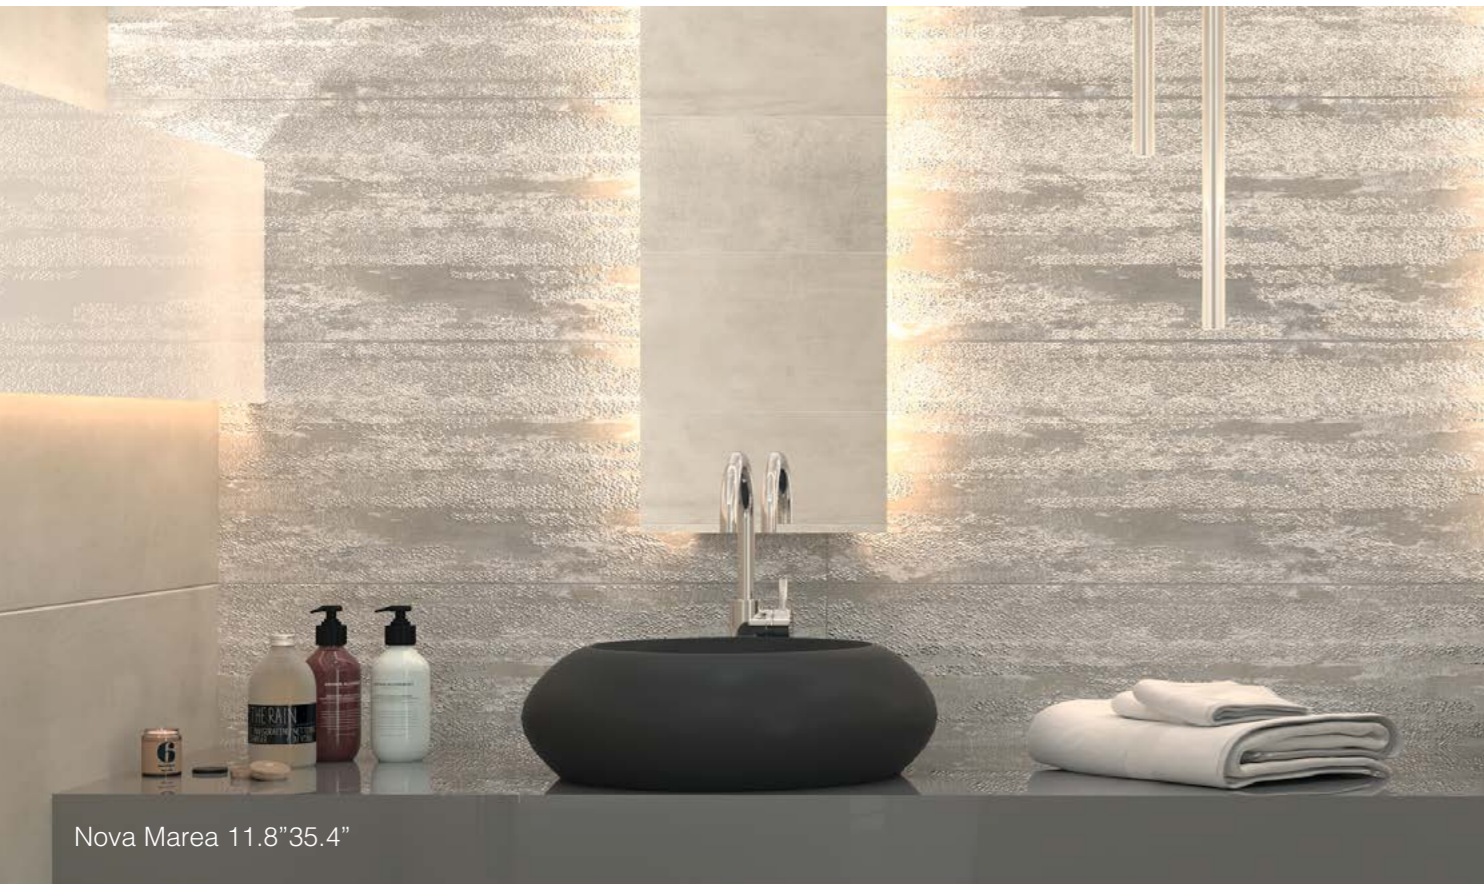

Packaging Info

Size	SF per carton	PC per carton	BX per pallet
11.8"x35.4"	39.83	4	22

Nova Marea 11.8"x35.4"