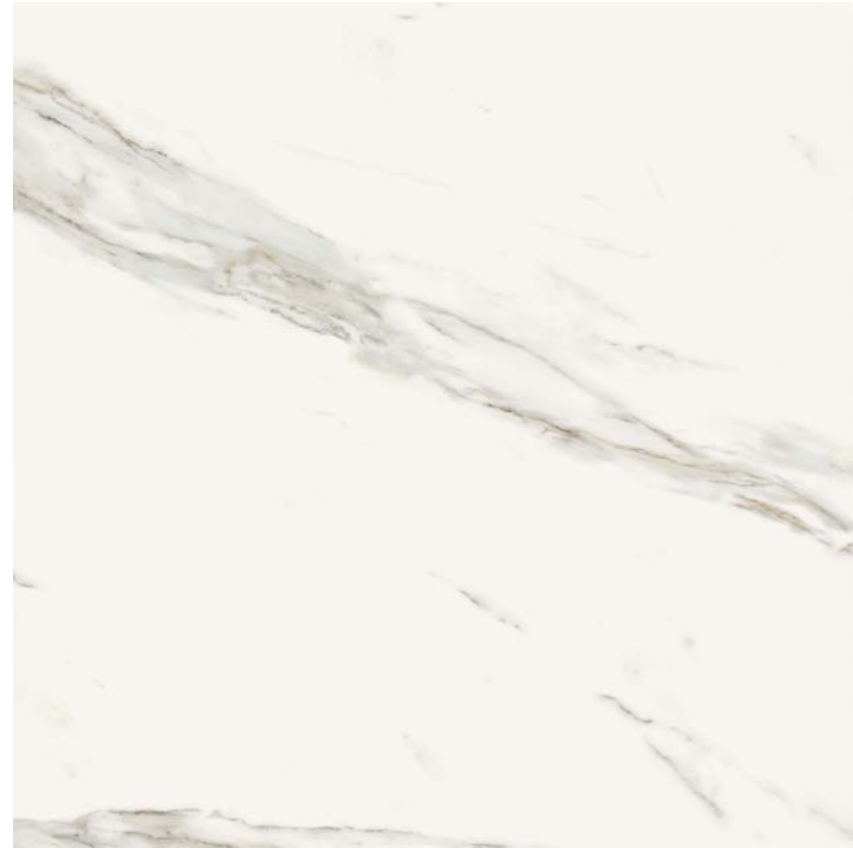

# Calacatta

Ceramic Wall & Glazed Porcelain

9-10mm  **35.4"x35.4"** **23.6"x23.6"**  
90x90 cm 60x60 cm