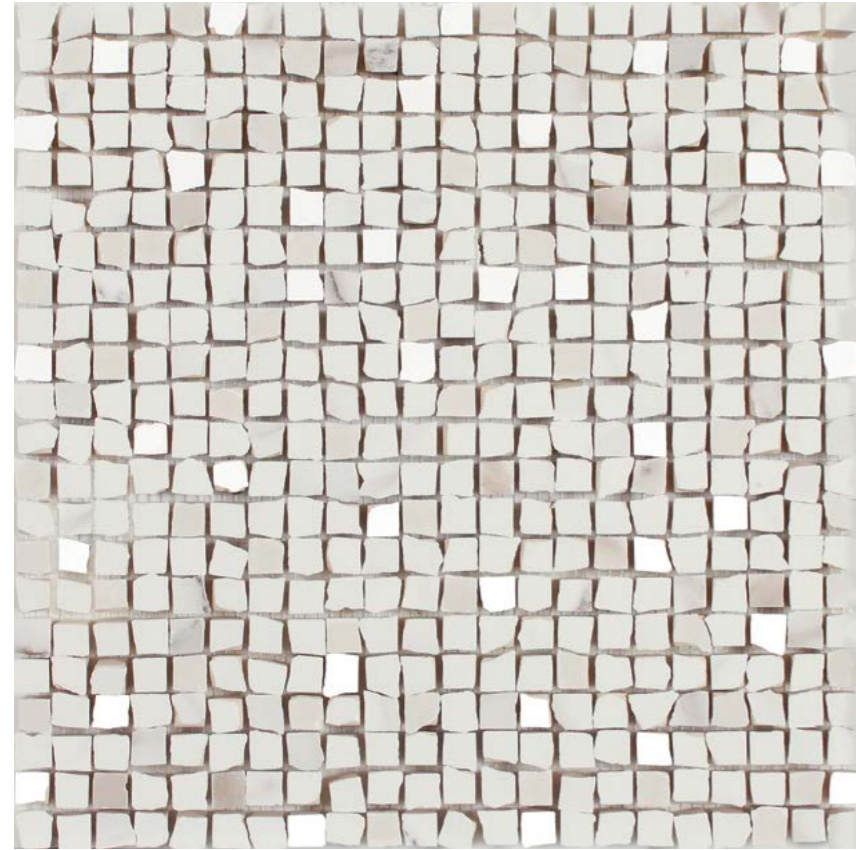

# Calacatta

Ceramic Wall & Glazed Porcelain

11mm  **11.8"x11.8"**  
30x90 cm