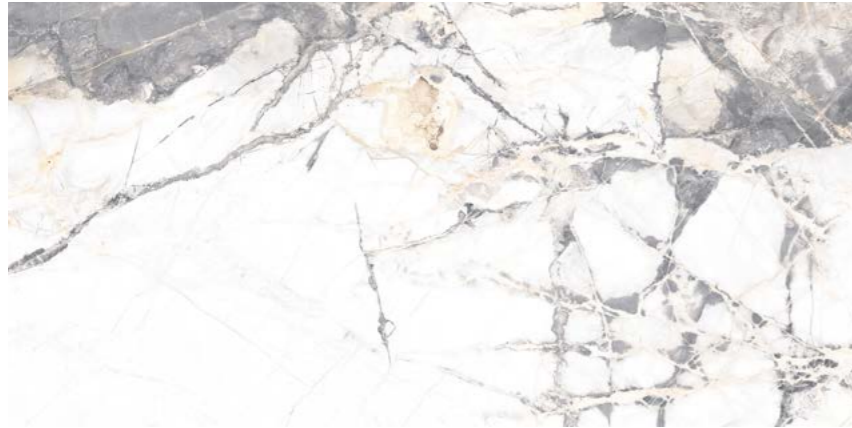

Ibiza

Glazed Porcelain

8.5-10.8 mm | | **24"x48" R** 60x120 cm | **12"x24"** 30x60 cm

White

24"x48" R
UIBIZAF1LBV

12"x24"
UIBIZAF16BV