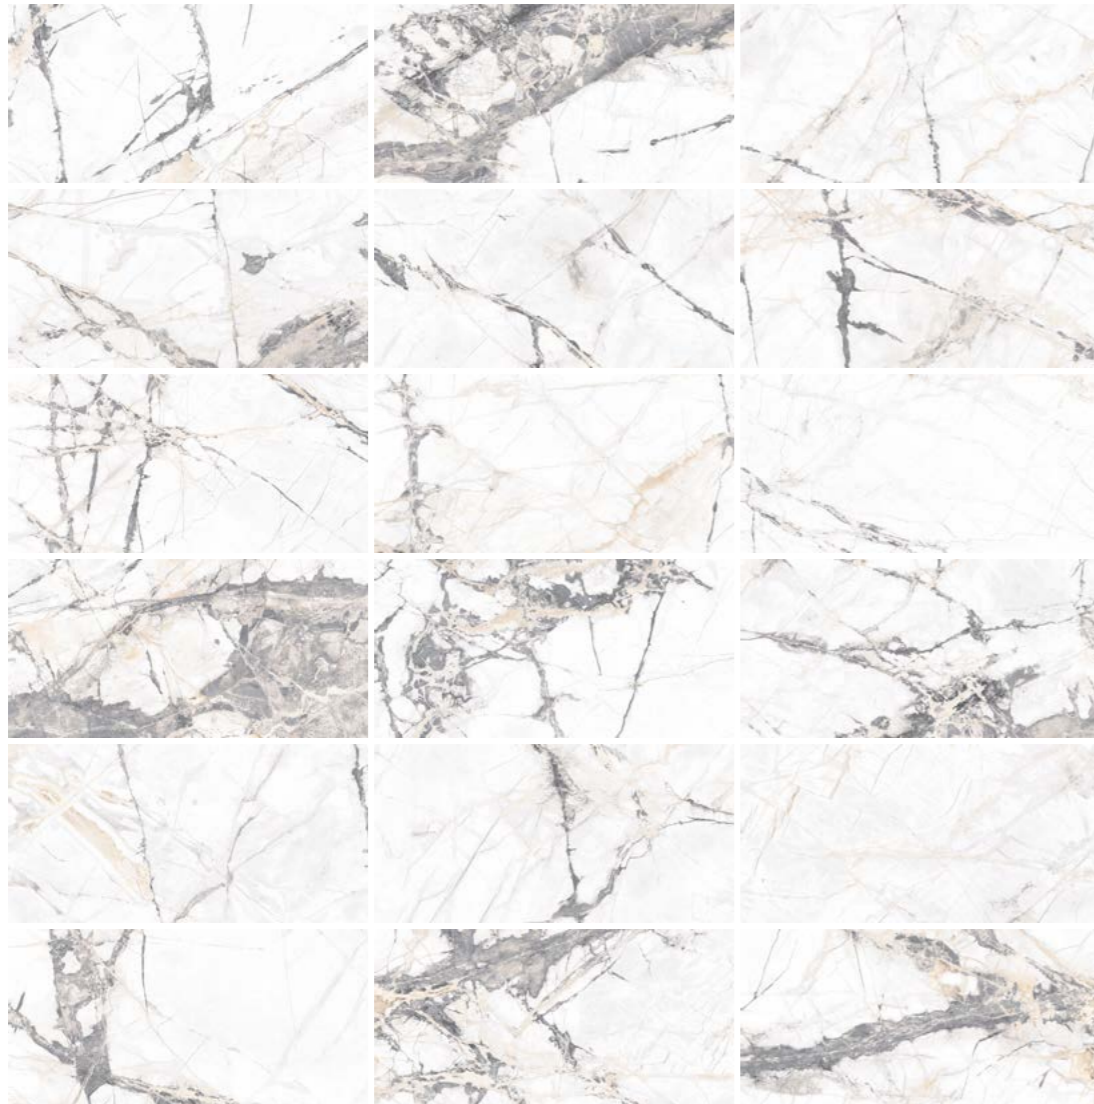

Other Faces

Technical Specifications

CHARACTERISTICS	STANDARD	DECLARED ASTM
Water Absorption	C373	<=0.5%
Break Strength	C648	Min. 275
Chemical Resistance	C650	Class A (Resist)¹
Stain Resistance	C1378	Class A
Frost Resistance	C1026	Resistant
Thermal Shock Resistance	C484	Resistant
Crazing Resistance	C424	Resistant
Group	See FAQ's	4
PEI- Glazed Tiles	C1027	PEI (IV)
Dynamic Coefficient of Friction (DCOF)	A326.3	>=0.42
Shade and Texture Rating	CTDA "V"	V3
Facial Dimensions	C499	Pass
Range of Thickness	C499	Pass
Warpage	C485	Pass
Wedging	C502	Pass

Packaging Information

Size	SF per carton	PC per carton	Bx per pallet
12"x24"	17.44	9	32
24"X48" R	15.18	2	30