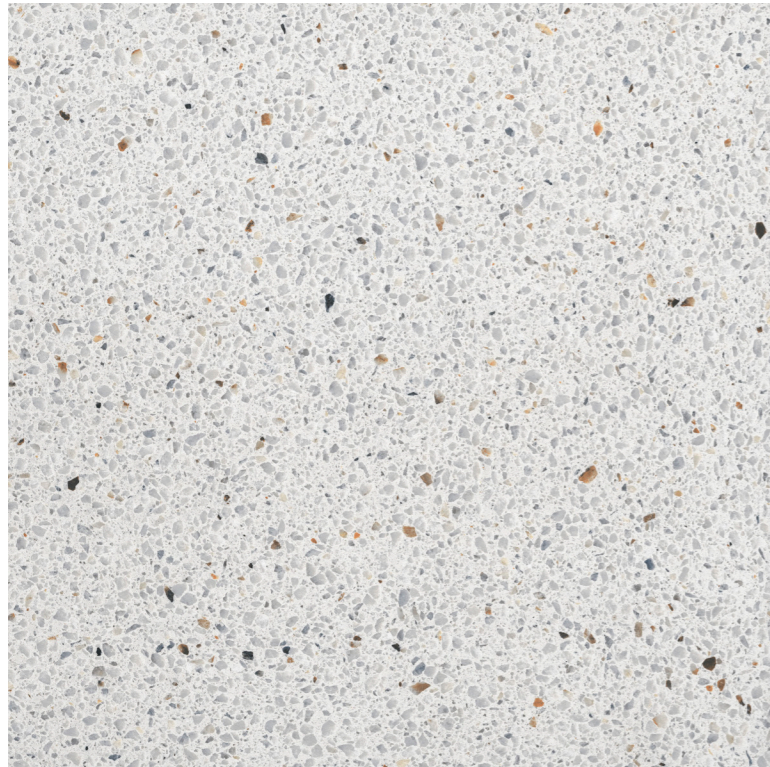

Roca

Pigment

Pigment

Terrazzo is back. The trends that marked the sixties return in audacious proposals that reinterpret the classics. Thus, this pavement porcelain colored in dough, recovers the appearance of traditional terrazzo giving it new features. Pigment is modern and resistant, ideal for commercial, domestic and contract use in modern and daring interiors.

Color Body Porcelain

35"x35" R

Pigment Multicolor 35"x35" R

Pigment Multicolor 35"x35" R

Pigment

Color Body Porcelain

35"x35" R
90x90 cm

Multicolor