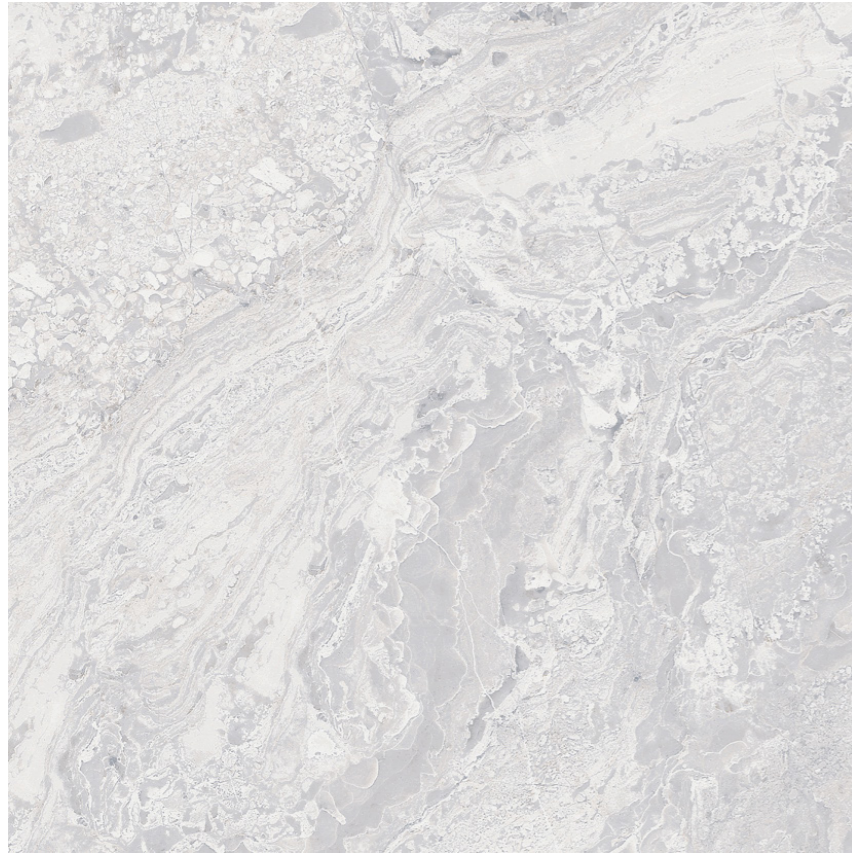

Positano

Glazed & Polished Porcelain

8-8.5 mm | | **21"x21"** 53x53 cm | **12"x24" R** 30x60 cm | **12"x24"** 30x60 cm | **6"x18"** 15x45 cm

Blanco

21"x21" UP
UFPS100-21

12"x24" UP
UFPS100-1224

12"x24" R PO
UFPSP001-1224

13"x13" UP Mosaic
UFPS100-13M

3"x12" UP Bullnose
UFPS100-S43C9