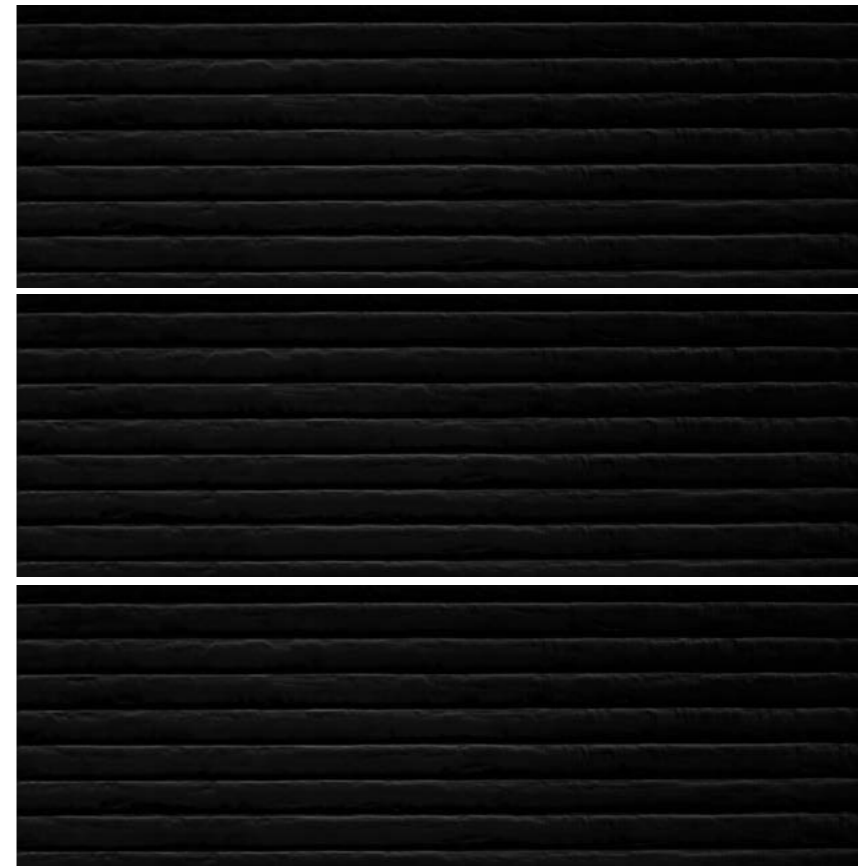

Zen

Zen

The horizontal geometric reliefs of our Zen series, combined with its white matte and black matte finish will fill your spaces with relaxation and harmony.

Zen Black 16"x48" R

Ceramic Wall

☞ 16"x48" R

Zen

Ceramic Wall

16"x48" R
40x120 cm

White

16"x48" R
FCV01MC011

Black

16"x48" R
FCV01MC161

Zen