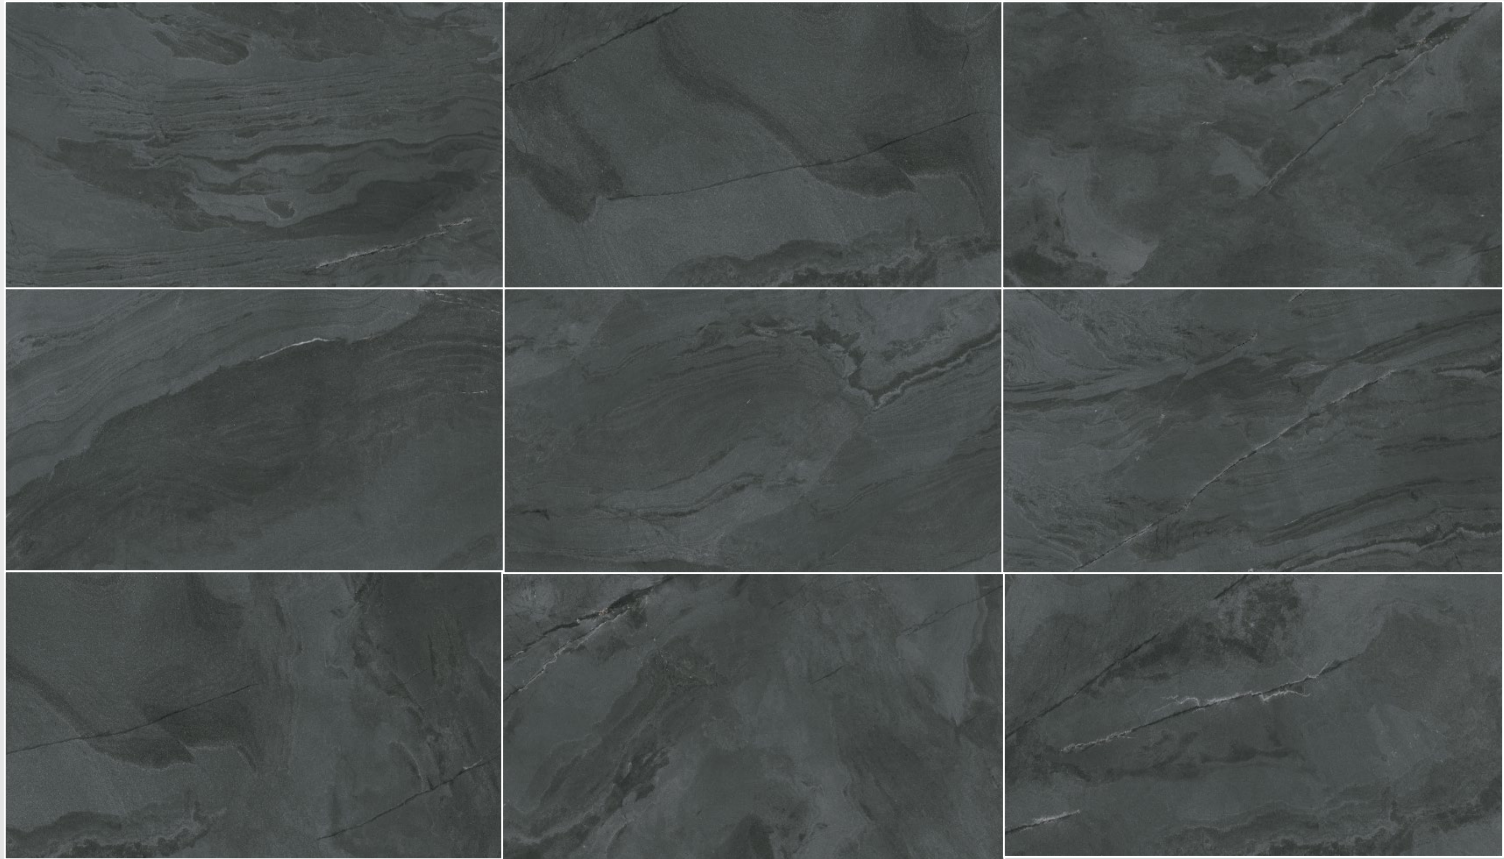

TERRANOVA

**TILE
FACES**

12"X24" | 36 FACES

24"X48" | 9 FACES