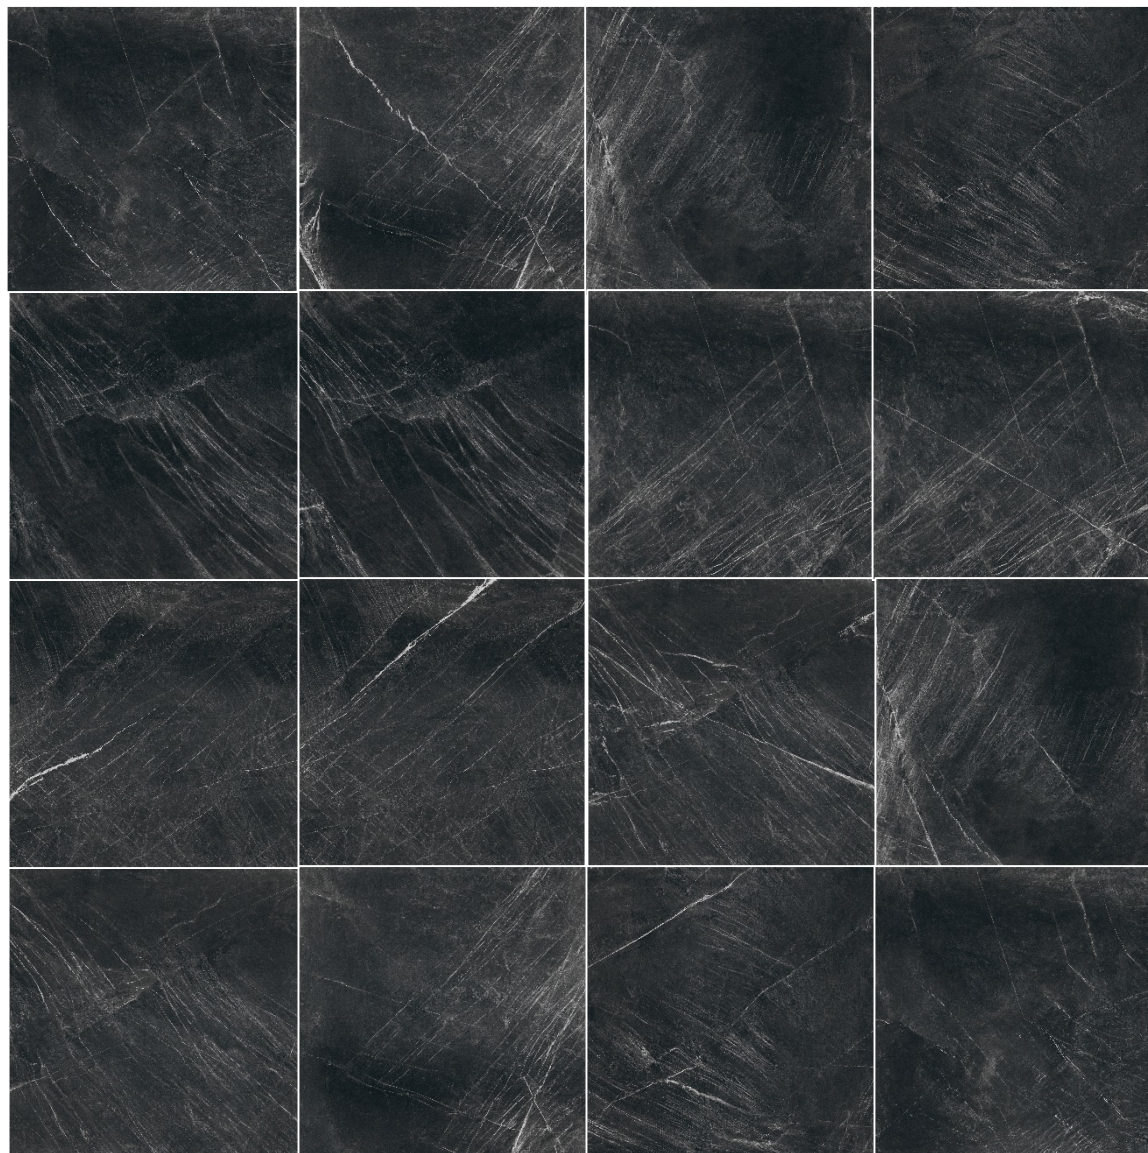

MYSTERY

TILE

FACES

16"X32" | 32 FACES

32"X32" | 16 FACES